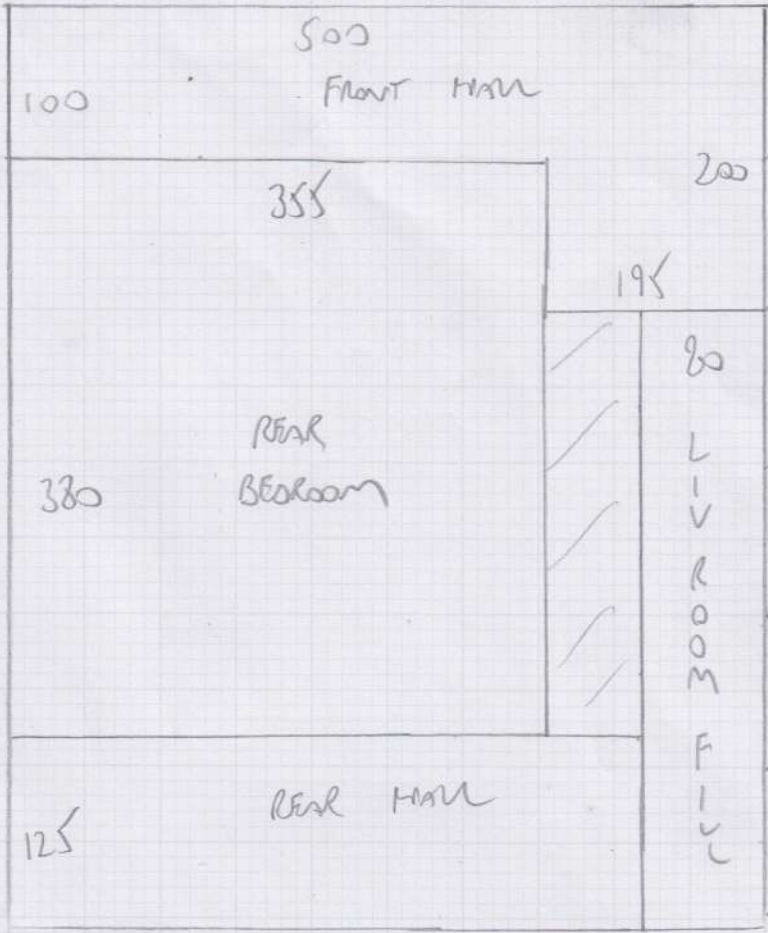

SEAM IN HALL

mrcarpet

Job No: F26100
 Name: BRANDT ASIAN
 Address: 42A Elm Grove
 N8 9AN
 Tel:
 Sheet: 1 OF 2

ARABICA
 PLATINUM
 PLAN 6-05 x 5M
 LIVING 4-00 x 5M
 MIDDLE BED 4-00 x 5M

+ MIDDLE BED 4.00 x 5.00 = 20m²

Job No: F26083 F26100
Name: LEONARD BRANDT
Address: 40A ELM GROVE
N8 9AH
Tel:
Sheet: 2 OF 2