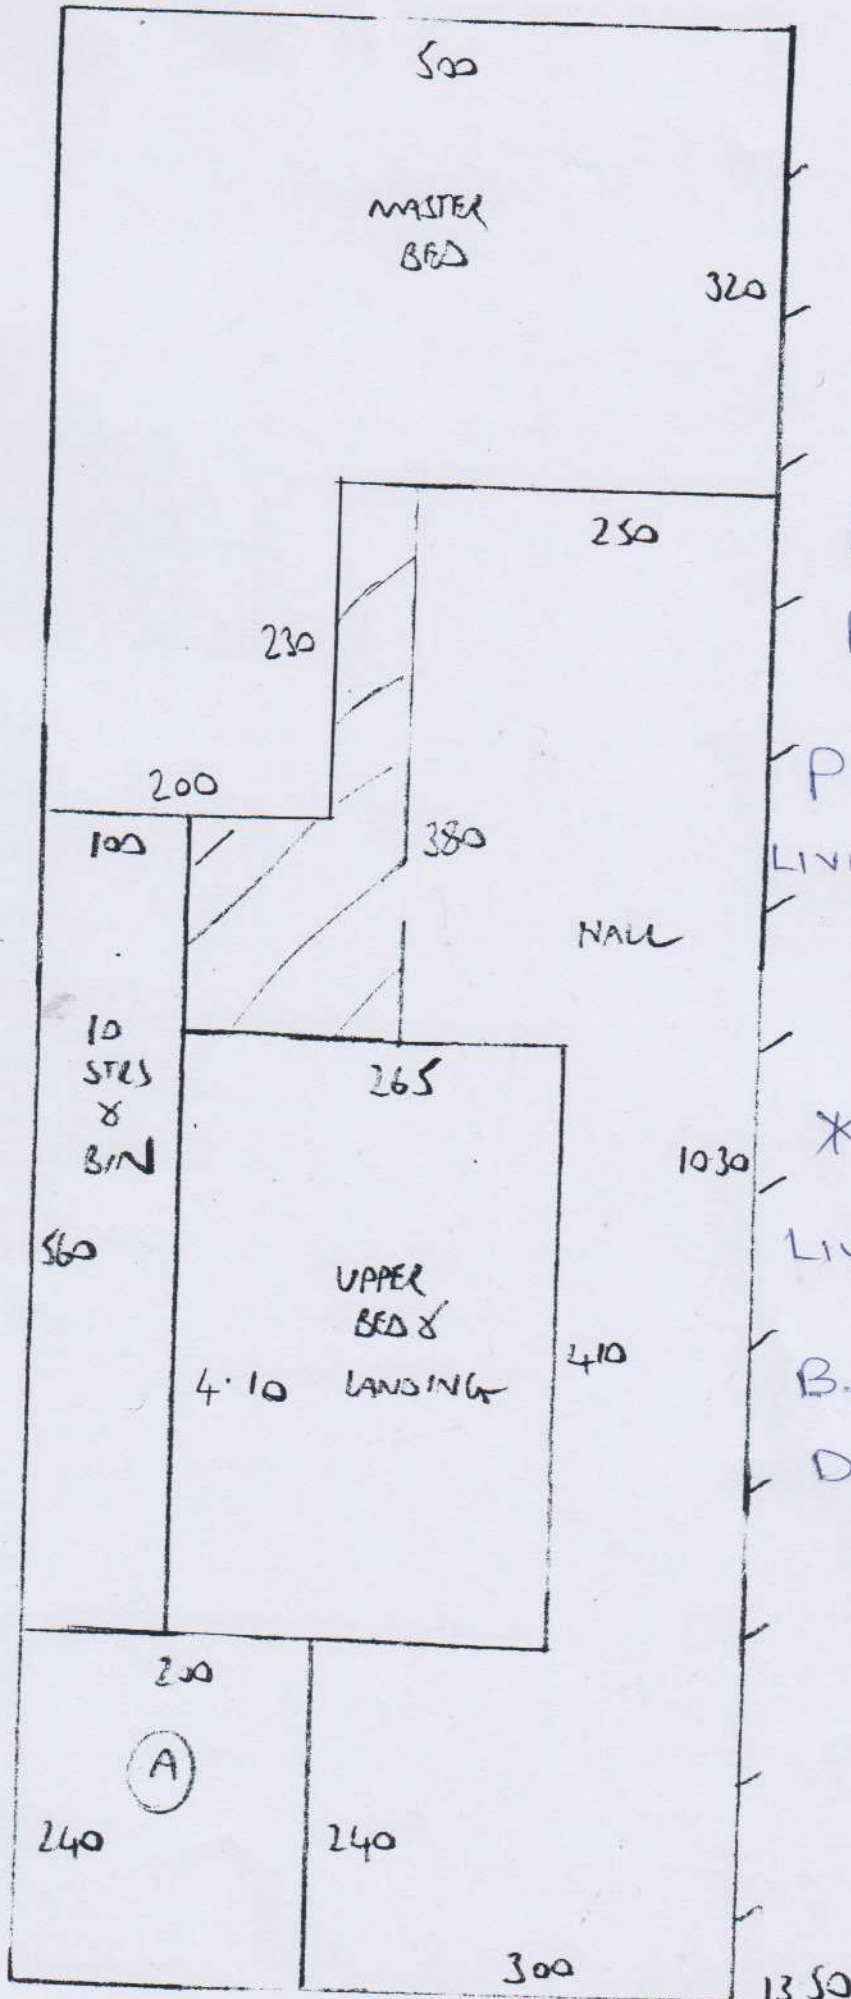

F26110
 ASM CAPITAL
 10 CORNWALL COND COVER
 47-50 CORNWALL COND SW 7 4 AD

1 of 3

10 STRS
 65

F26110
 ASM CAPITAL
 10 CORNWALL GONS CORN
 47-52 CORNWALL COND SW74AD

2 of 3

Lay on new Plywood on
 existing Plywood

Andy
 ↓
 Kitchen
 Quick Step
 LV T (2 BOXES)
 Light Grey
 Travertine
 +
 Universal
 Adhesive

F26110
ASM CAPITAL
13 CROWN WALL CLOSETS COVER
47-50 CROWN WALL CLOSET SW/4th
3 of 3

Finelooop
FLO-502

Plan 13-50 x 5M
Living 6-15 x 5M
19-65 x 11

* Seam *

1030
Living Room
+
Bedroom
Doorways