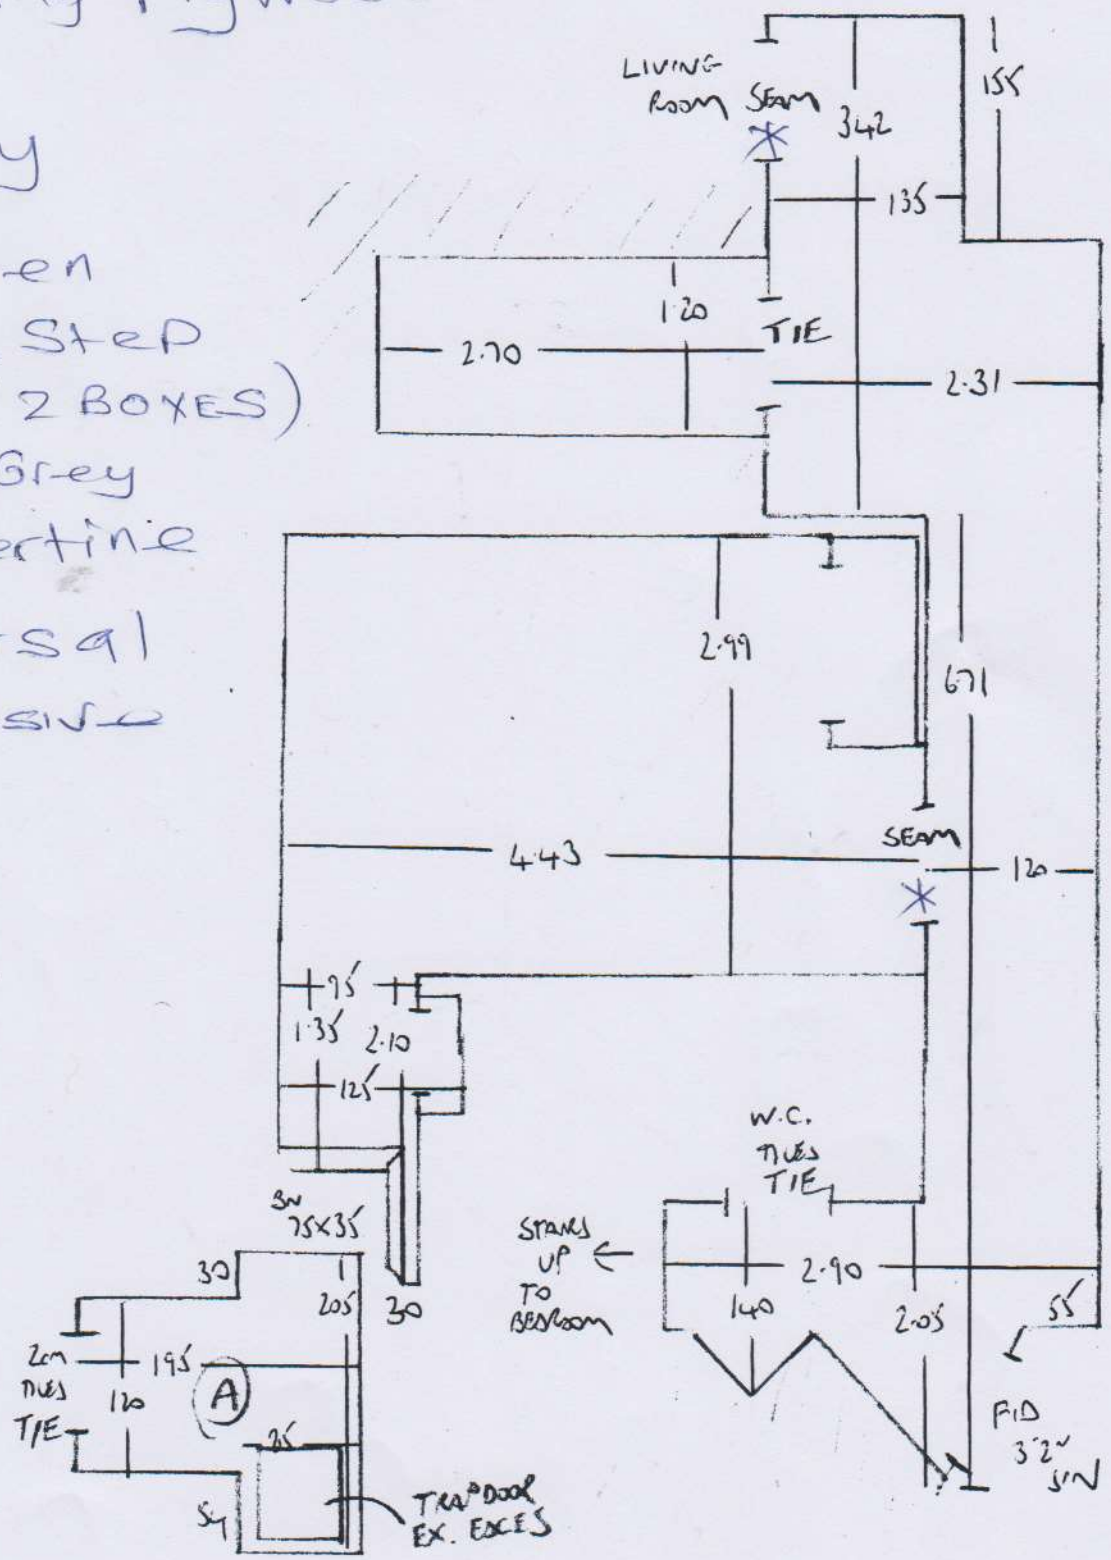

F26110
 ASM CAPITAL
 10 CORNWALL COND COVER
 47-50 CORNWALL COND SW 7 4 AD

1 of 3

10 STRS
 65

F26110
 ASM CAPITAL
 10 CORNWALL GONS CORN
 47-52 CORNWALL COND SW74AD

2 of 3

Lay on new Plywood on
 existing Plywood

Andy
 ↓
 Kitchen
 Quick Step
 LV T (2 BOXES)
 Light Grey
 Travertine
 +
 Universal
 Adhesive

F26110
ASM CAPITAL
13 CROWN WALL CLOSETS COVER
47-50 CROWN WALL CLOSET SW/4th
3 of 3

Finelooop
FLO-502

Plan 13-50 x 5M
Living 6-15 x 5M
19-65 x 11

* Seam *

1030
Living Room
+
Bedroom
Doorways