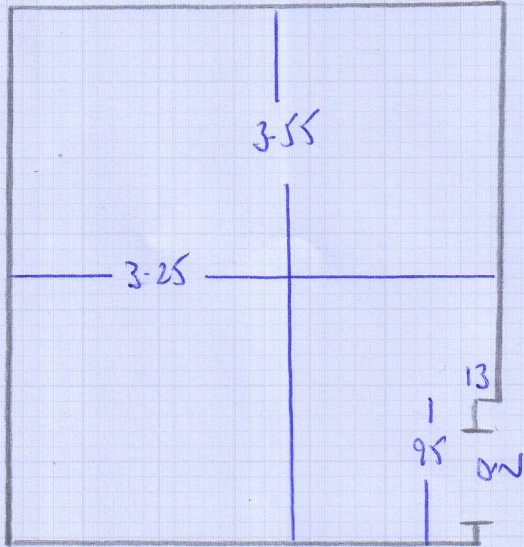

Job No: F26118
Name: ROYAL ROUGH CONSTRUCTION LTD
Address: 29C PARSONS GREEN
SW6 3UB
Tel:
Sheet: 1 of 1

EXISTING USE
8 10mm PU Foam
EX MAY ON
FURNITURE
TRIP
PANELS TL-20