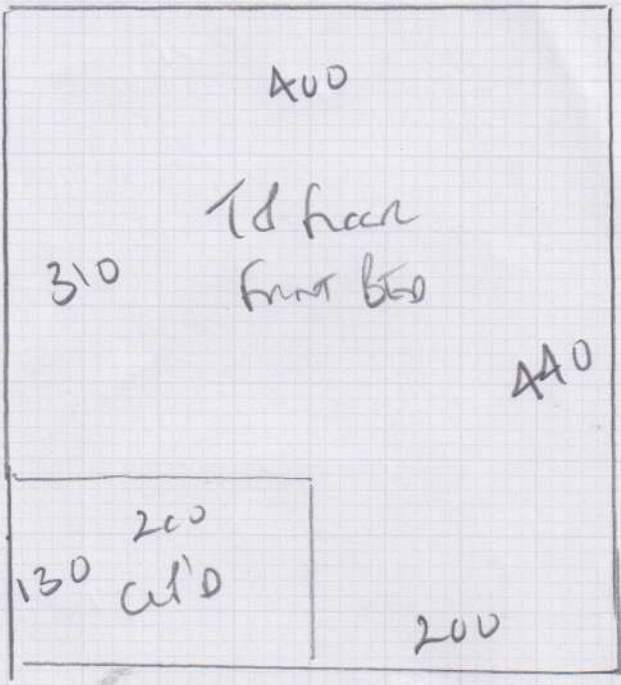

mrcarpet
 Job No: F26126
 Name: Knott
 Address: 28 Sandfeld Rd
 SW12 8HW
 Tel:
 Sheet: 1 OF 2

Cotswold
 Corner Tewkesbury
 Plan 440 x 400
 Tot boards 330 x 400
770 x 400

Job No: F26126
Name: KNOTT
Address: 28 SANDFORD ST
SW12 8TN
Tel:
Sheet: 2 of 2