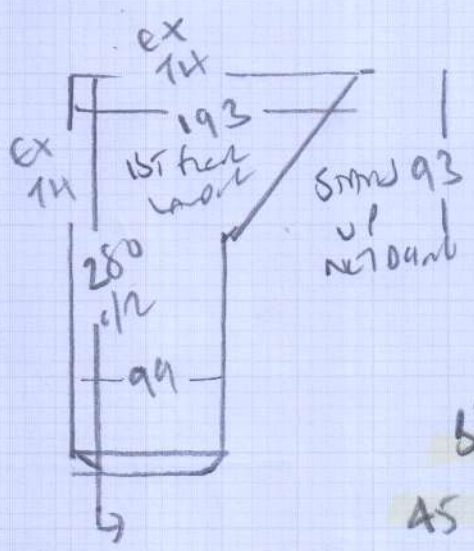

STAIRS - Ground to 1st floor
including 1st floor LANDING

mrcarpets
 Job No: F26130
 Name: SAVERLY
 Address: 45 ST DUNSTON RD
 WB 8RE
 Tel:
 Skel: 1 OF 2

NO!

RUNANO 'A0'
 COLOR RUNAOCII
 'RUSTIC'
 A60 x A60
 18.40m²

STAIRS - Ground to 1st floor
EXCLUDING 1st floor LANDING

OR

300 x A60
 12m²

Job No: F 26130
 Name: SAVERI
 Address: ASSI DUNSTONS RD
 W6 8AE
 Tel:
 Sheet: 2 OF 2

BLINDS
 45 x 100
 21
 45 x 84
 117
 45 x 84