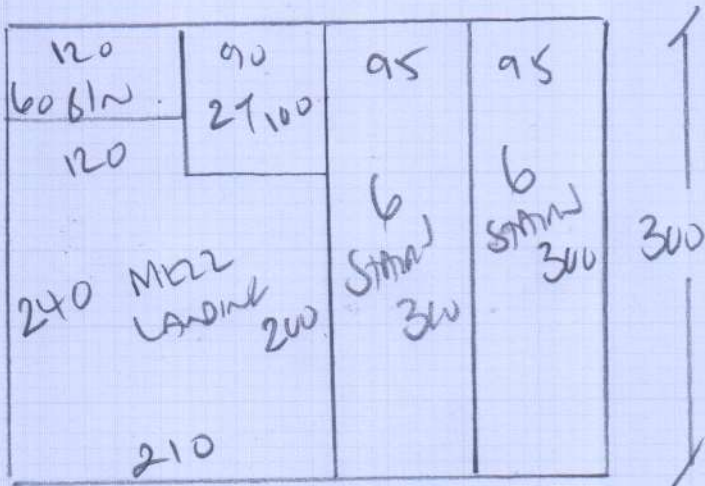

STAIRS - Ground to 1st floor
including 1st floor LANDING

mrcarpets
 Job No: F26130
 Name: SAVERLY
 Address: 45 ST DUNSTON RD
 WB 8RE
 Tel:
 Skel: 1 OF 2

NO!

RUNANO 'A0'
 COLOR RUNAOCII
 'RUSTIC'
 A60 x A60
 18.40m²

STAIRS - Ground to 1st floor
EXCLUDING 1st floor LANDING

OR

300 x A60
 12m²

Job No: F 26130
 Name: SAVERI
 Address: ASSI DUNSTONS RD
 W6 8AE
 Tel:
 Sheet: 2 OF 2

BLINDS
 45 x 100
 21
 45 x 84
 117
 45 x 84