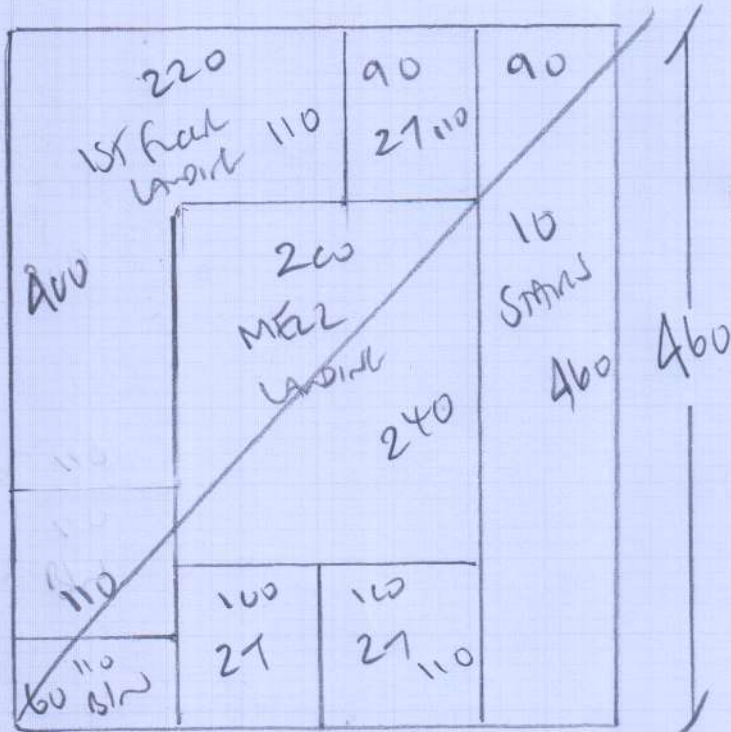

STAIRS - Ground to 1st floor
including 1st floor LANDING

mrcarpets
 Job No: F26130
 Name: SAVERLY
 Address: 45 ST DUNSTON RD
 WB 8RE
 Tel:
 Skel: 1 OF 2

NO!

RUNANO 'A0'
 COLOR RUNAOCII
 'RUSTIC'
 A60 x A60
 18.40m²

STAIRS - Ground to 1st floor
EXCLUDING 1st floor LANDING

OR

300 x A60
 12m²

Job No: F 26130
 Name: SAVERI
 Address: ASSI DUNSTONS RD
 W6 8AE
 Tel:
 Sheet: 2 OF 2

BLINDS
 45 x 100
 21
 45 x 84
 117
 45 x 84