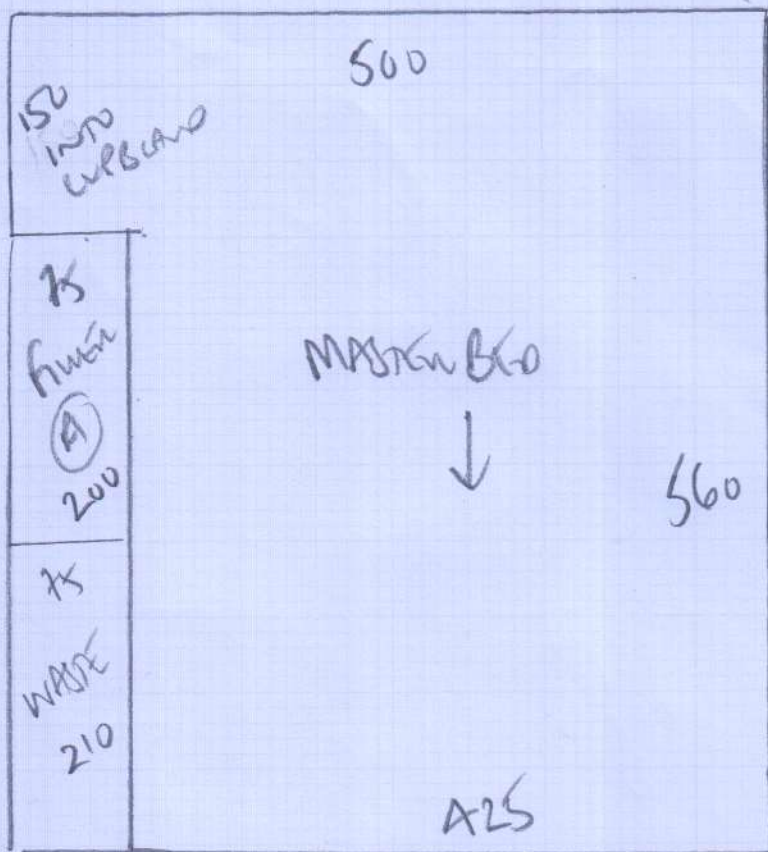

700

F26138
LIFEHOUSE London
5 BARNHAM ROAD
SW11 4RN

1 OF 4

STAIRS + LAMINATE

Wool Iconic
Herringbone
Colour 1521 BRAND

700 x 400

28m²

F26138
 LIFE HOUSE LONDON
 5 BURNHAM ROAD
 SW11 4EN

2 OF 4

COTSWOLD
 GRAVE BUCKLAND

PLAN 560 x 500
 TUP FRONT 445 x 500
 TUP REAR 320 x 500
 1ST REAR 325 x 500

1650 x 500

82.50M²

mrcarpet
 Job No: F26138
 Name: Life House London
 Address: 5 BLYNMAOR ROAD
 SW11 4RN
 Tel:
 Sheet: 3 of 4

Blw
 45 x 91
 117
 45 x 76
 60cm?
 RINNER

Job No F26138
 Name LIFE HOUSE London
 Address 5 BLYNMAER ROAD
 SW11 4EN
 Sheet 4 OF 4

*
 ↑ 107
 45 x 76