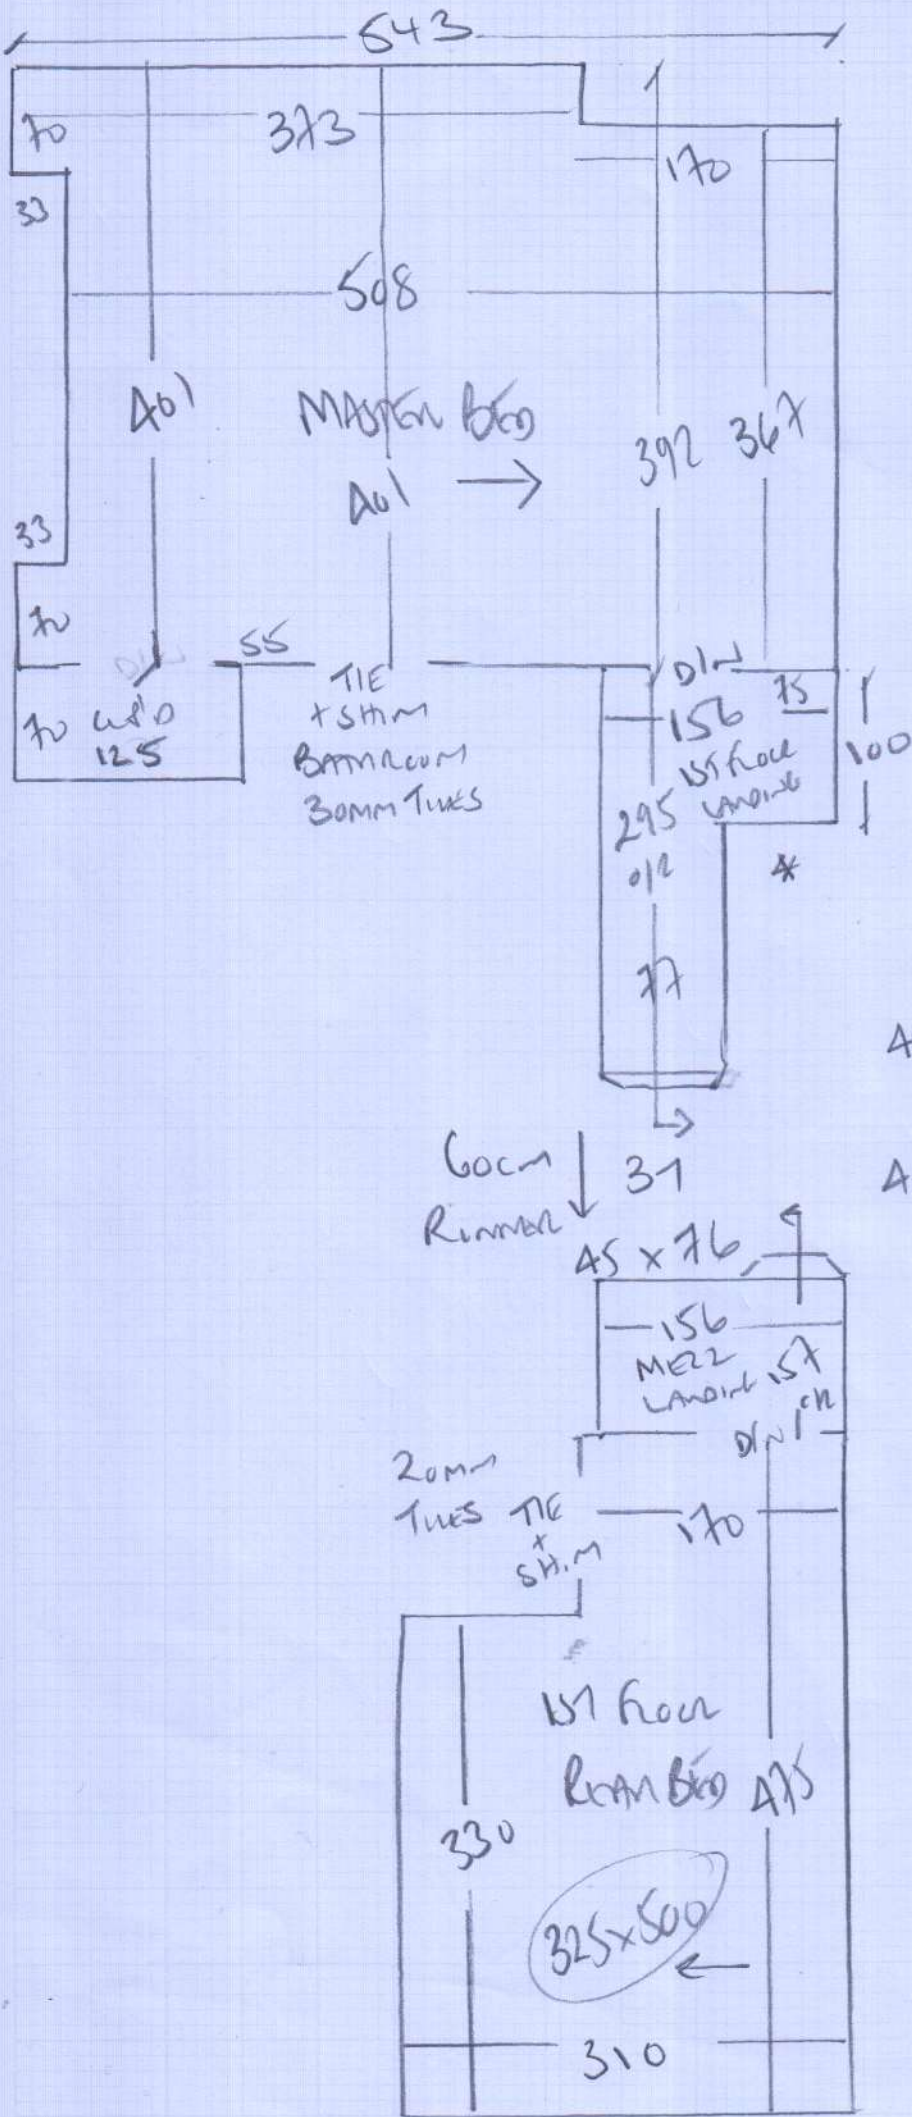

700

F26138
LIFEHOUSE London
5 BARNHAM ROAD
SW11 4RN

1 OF 4

STAIRS + LAMINATE

Wool Iconic
Herringbone
Colour 1521 BRAND

700 x 400

28m²

F26138
 LIFE HOUSE LONDON
 5 BURNHAM ROAD
 SW11 4EN

2 OF 4

COTSWOLD
 GRAVE BUCKLAND

PLAN 560 x 500
 TUP FRONT 445 x 500
 TUP REAR 320 x 500
 1ST REAR 325 x 500

1650 x 500

82.50M²

mrcarpet
 Job No: F26138
 Name: Life House London
 Address: 5 BLYNMAOR ROAD
 SW11 4RN
 Tel:
 Sheet: 3 of 4

Blw
 45 x 91
 117
 45 x 76
 60cm?
 RINNER

Job No F26138
 Name LIFE HOUSE London
 Address 5 BLYNMAER ROAD
 SW11 4EN
 Sheet 4 OF 4

*
 ↑ 107
 45 x 76