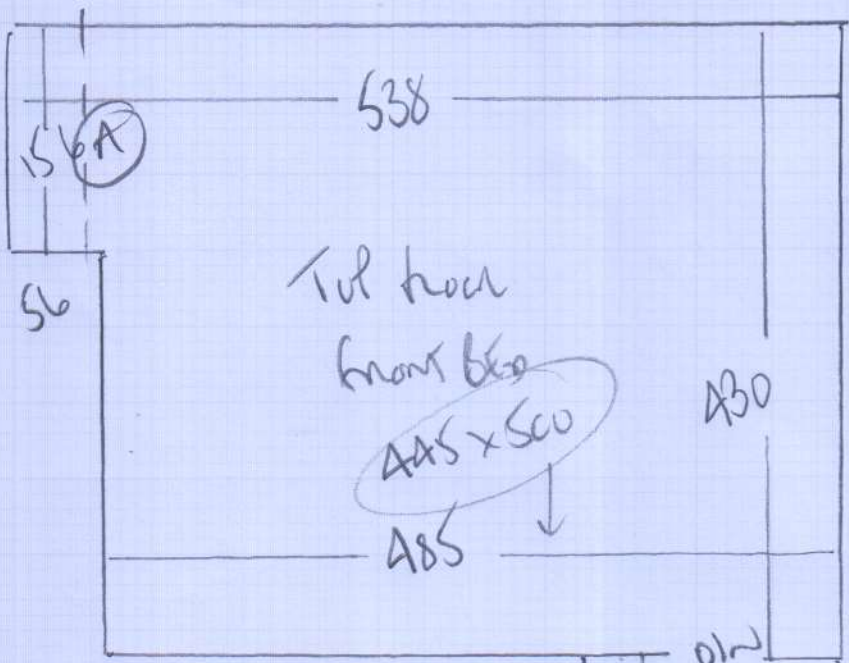

700

F26138
LIFEHOUSE London
5 BARNHAM ROAD
SW11 4RN

1 OF 4

STAIRS + LAMINATE

Wool Iconic
Herringbone
Colour 1521 BRAND

700 x 400

28m²

F26138
 LIFE HOUSE LONDON
 5 BURNHAM ROAD
 SW11 4EN

2 OF 4

COTSWOLD
 GRAVE BUCKLAND

PLAN 560 x 500
 TUP FRONT 445 x 500
 TUP REAR 320 x 500
 1ST REAR 325 x 500

1650 x 500

82.50M²

mrcarpet
 Job No: F26138
 Name: Life House London
 Address: 5 BLYNMAOR ROAD
 SW11 4RN
 Tel:
 Sheet: 3 of 4

Blw
 45 x 91
 117
 45 x 76
 60cm?
 RINNER

Job No F26138
 Name LIFE HOUSE London
 Address 5 BLYNMAER ROAD
 SW11 4EN
 Sheet 4 OF 4

*
 ↑ 107
 45 x 76