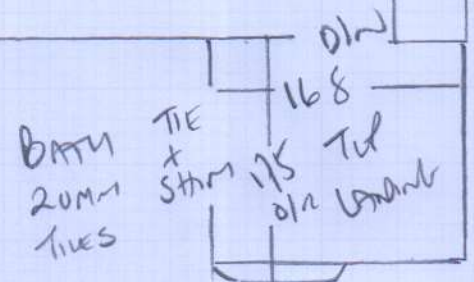

700

F26138
LIFEHOUSE London
5 BARNHAM ROAD
SW11 4RN

1 OF 4

STAIRS + LAMINATE

Wool Iconic
Herringbone
Colour 1521 BRAND

700 x 400

28m²

F26138
 LIFE HOUSE LONDON
 5 BURNHAM ROAD
 SW11 4EN

2 OF 4

COTSWOLD
 GRAVE BUCKLAND

PLAN 560 x 500
 TUP FRONT 445 x 500
 TUP REAR 320 x 500
 1ST REAR 325 x 500

1650 x 500

82.50M²

mrcarpet
 Job No: F26138
 Name: Life House London
 Address: 5 BLYNMAOR ROAD
 SW11 4RN
 Tel:
 Sheet: 3 of 4

Blw
 45 x 91
 117
 45 x 76
 60cm?
 RINNER

Job No F26138
 Name LIFE HOUSE London
 Address 5 BLYNMAER ROAD
 SW11 4EN
 Sheet 4 OF 4

*
 ↑ 107
 45 x 76