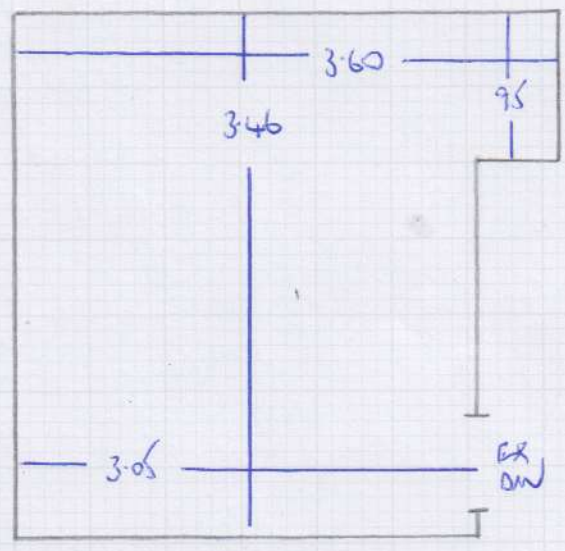

Job No: F26139
Name: SHELDON - HAYES
Address: 61 RADPOLE RD
SW6 5DN

Tel:
Sheet: 1 of 1

TOP FLOOR FRONT

Alboran ALB-037
3.60m x 4.00m

MAT ALLOW 1.15X1.00 FOR MATWELL

10
10