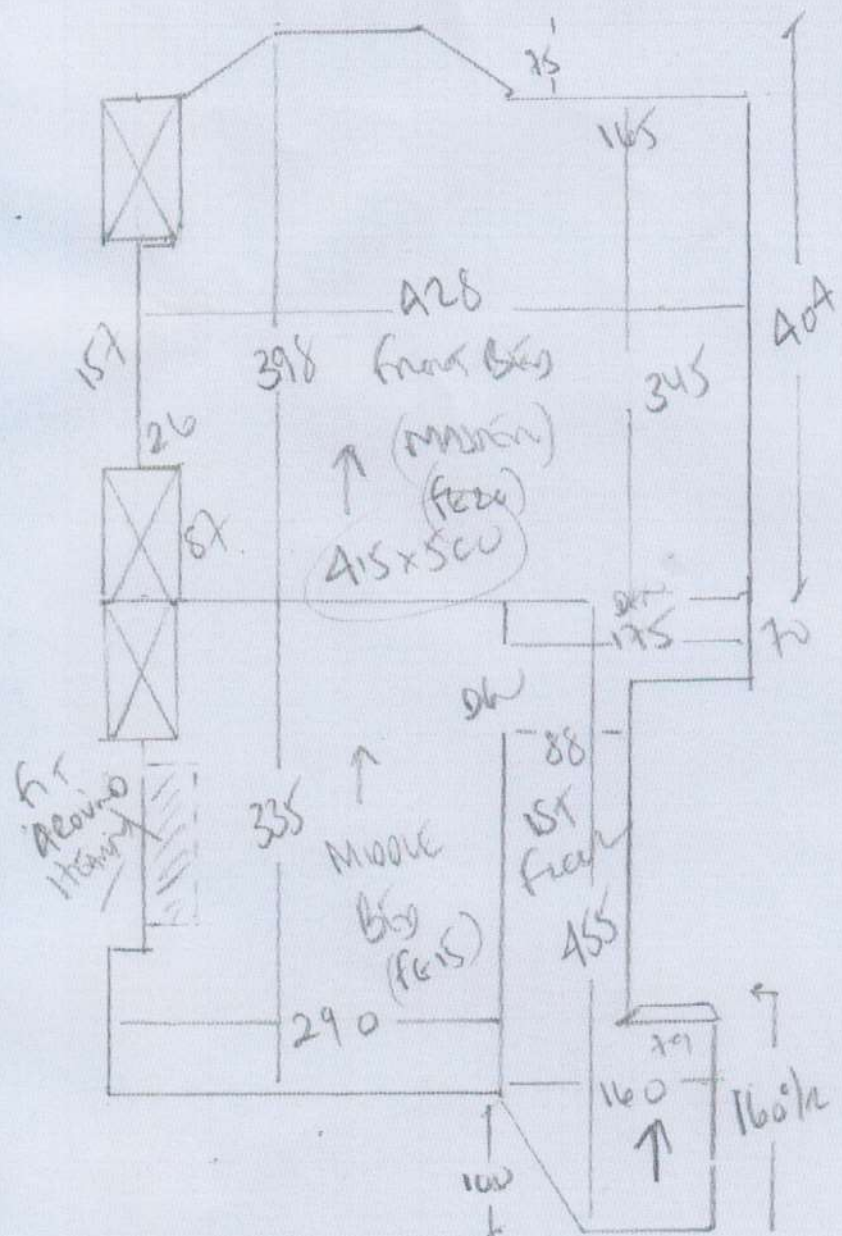

F26155
 L1010
 29 LITCHWORTH ST
 SW17 8SX
 1 of 2

SLIPPER TWIST '50'
 or
 RUTLAND TWIST '50'

RAW 850 x 500
 MASTER 415 x 500
 650
1265 x 500

6325m²

Cut Down 500 x 60cm for Runner
 200 x 60cm for Runner
 15 Lino Mats Room TAPE
 Colour to STREET

F26155
 L4040
 29 Westwood St
 SW17 8SX
 2 of 2

To Land from
 SW 45 x 90
 137
 AS x 78
 Riser
 20 x 75