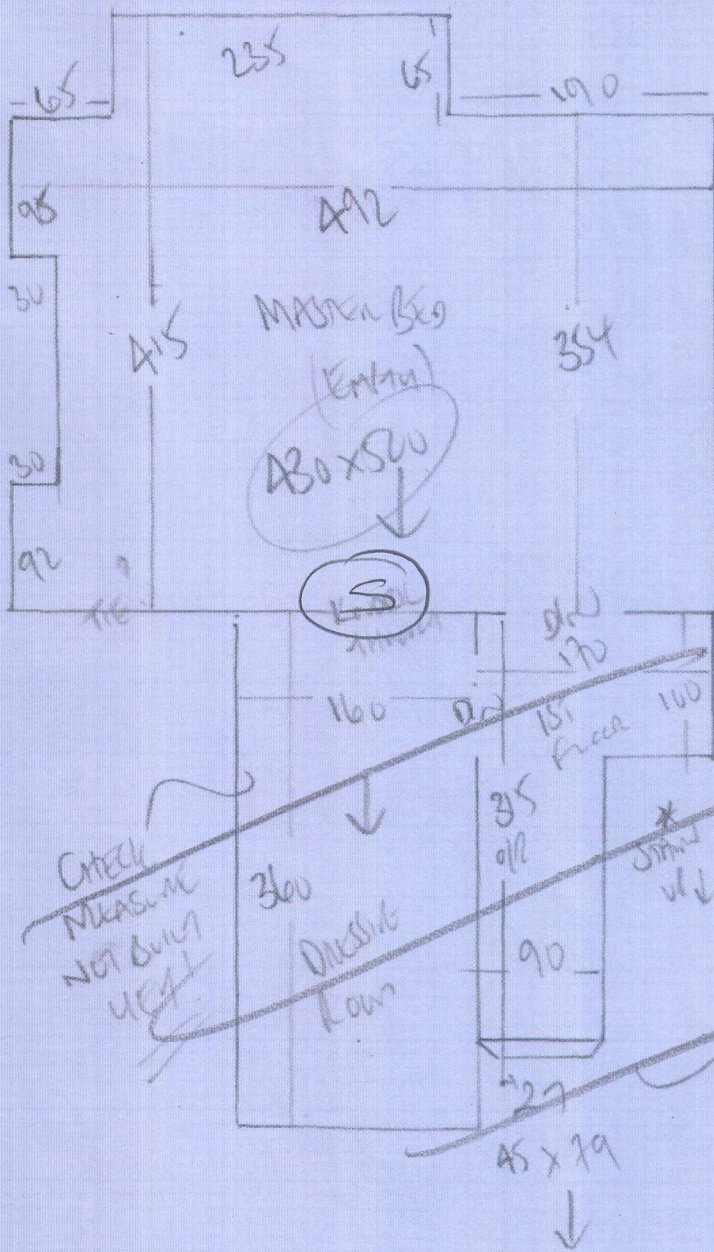

REPLACEMENT BOBOM

F26160
 LA VITA SMUE
 AT GASKAMTH ROAD
 SWIR 9NN

~~301~~ # 101.

Slu 65 x 115
 Slu 45 x 90

117
 45 x 79

WC
 145
 195
 92