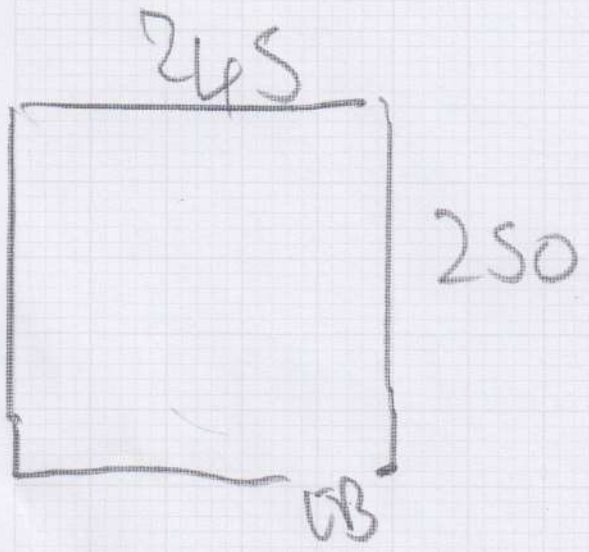

Job No: F26166
Name: PATEL
Address: 66 LANGTHORNE
STREET SW6 6JX
Tel:
Sheet: 1 of 1

CAROUSEL 115 MOCHA
2-60 x 4 MTR

260 x 5
130