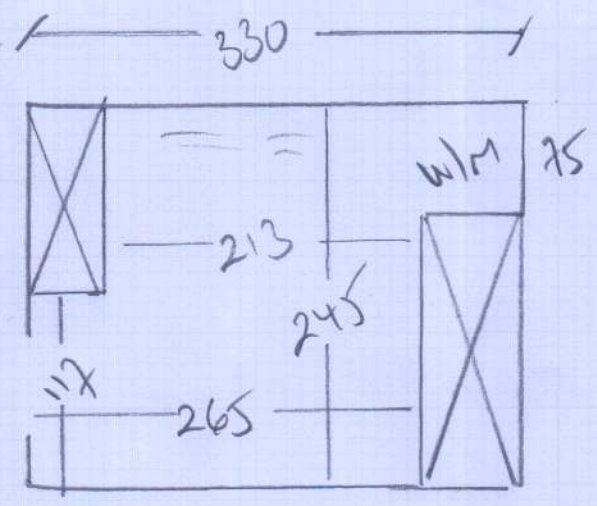

mrcarpet
 Job No: F26169
 Name: FAIR
 Address: WENBROKE VILLAS
 W8 4LG
 Sheet: 1 of 1

Polyflor Secura
 2160 WHITE LINED ASTH

350 x 300m
 Run tracks THIS WAY