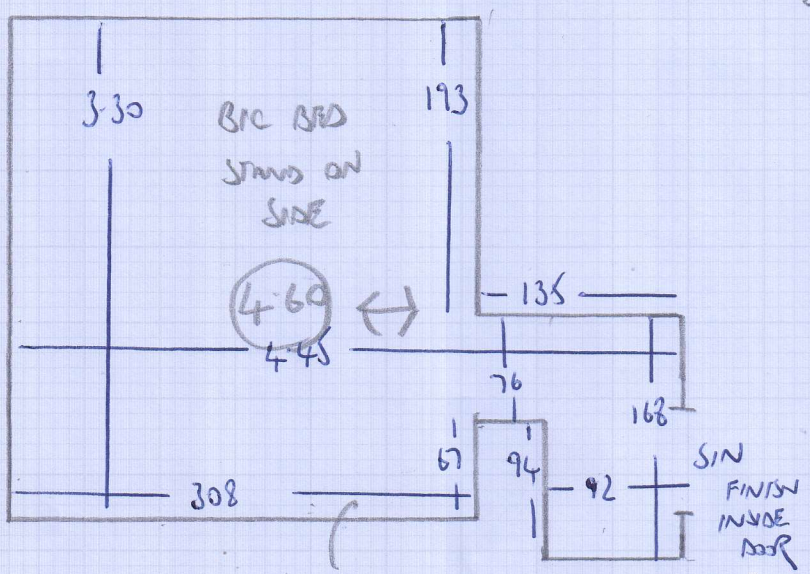

Job No: F26180
Name: HARTSON
Address: GIFF 106 NETHERWOOD
ROAD, W14 0BR
Tel: 1
Sheet: 1 OF 1

FR5090
4'60" x 4'00"

BIC MGA
LX WARDROBE
COMES NEXT

FITTER NOTE