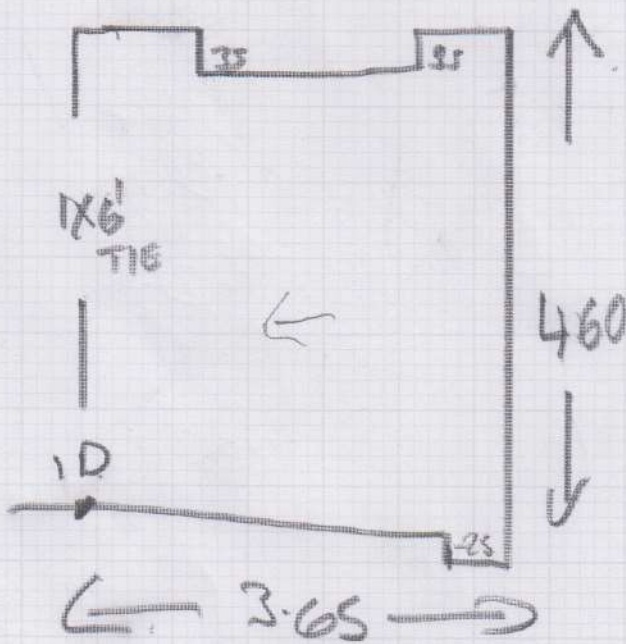

ST (2) - 48 x 72

1/2 LAND 1.60 x 1.10 x

W1. 95 x 74 x

ST (7) - 45 x 76 x

W2 - 65 x 85 x

Flora 60

LAND

ST (10)

46 x 80

DN - 50 x 85 x

inreapet  
Job No: F26206  
Name: LATHAM  
Address: 34 CHADON ROAD  
LONDON SW6 7NJ  
Tel: 07843-254050  
Sheet: 2 of 2