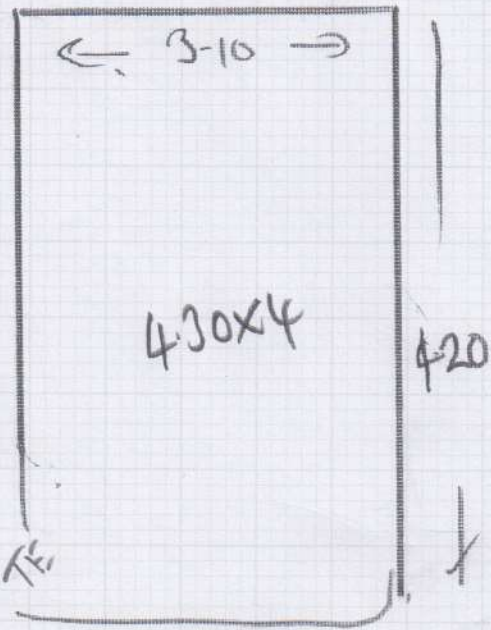

Job No: F26210
Name: ASPINALL
Address: 414 SULLIVAN CT
PETERBOROUGH RD LONDON
Tel: _____ SWG3DL
Sheet: 1 of 1

MAIN BED

OLD DOWN

BIG BED
+ BRASS

Rugby Saracens 60

4.30m x 4.00m

2.90m x 4.00m

2 TIE DRAYS

2nd BED
2.80

WE LEFT - THEY
DISPER