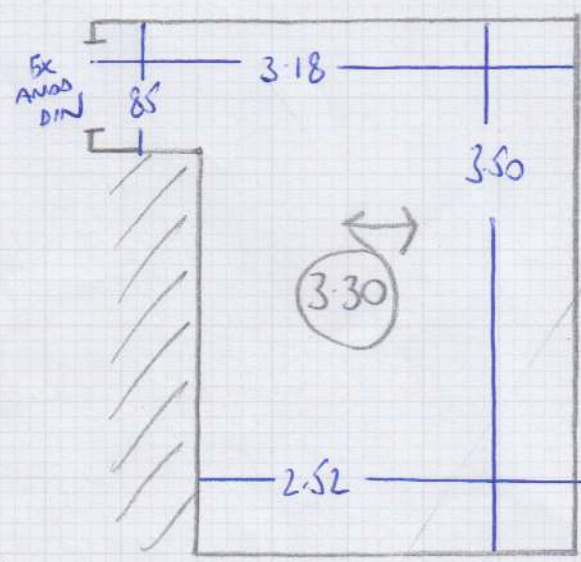

Job No: F26211
 Name: WESTBURY
 Address: Top Floor Flat
 46 QUEENSMILL ROAD SW6 6JS
 Tel:
 Sheet: 1 OF 1

DEBONAIR
 GALLANT GREY
 4-40 x 4MTR

DEBONAIR
 ANTIQUE WHITE
 3-30 x 4MTR
 3.30
 7.26 x 4.00
 = 29.04m²