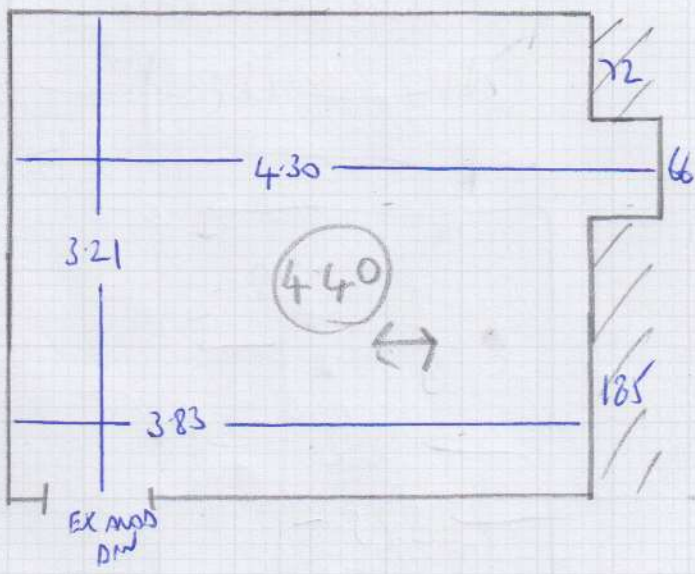

Job No: F26211
 Name: WESTBURY
 Address: Top Floor Flat
 46 QUEENSMILL ROAD SW6 6JS
 Tel:
 Sheet: 1 OF 1

DEBONAIR
 GALLANT GREY
 4-40 x 4MTR

DEBONAIR
 ANTIQUE WHITE
 3-30 x 4MTR
 3.30
 7.26 x 4.00
 = 29.04m²