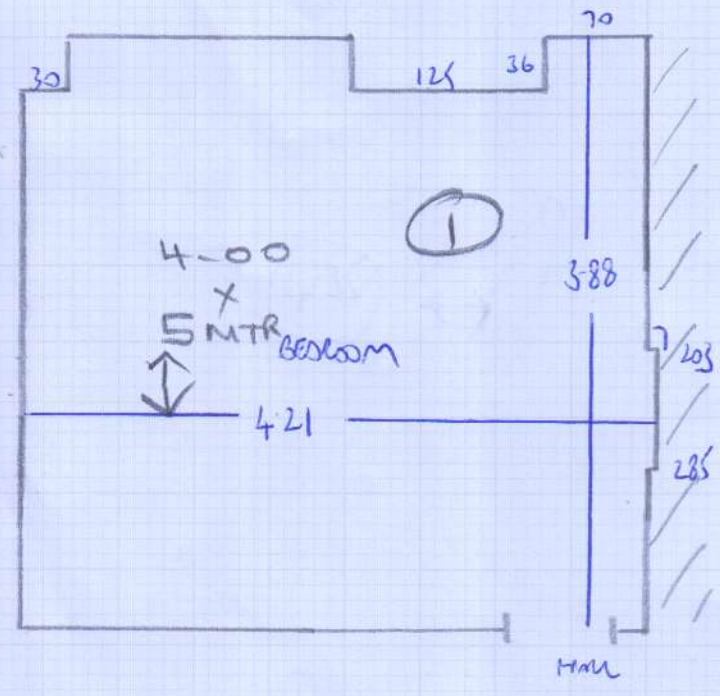

Job No: ~~F26218~~ F26218
 Name: ~~FREDERICKS~~ YOHAN MAY
 Address: 3A HURLINGHAM COURT
 RENEACH GARDENS SW6 3UL
 Tel:
 Sheet: 1 OF 1

4.00 x 5M

Naples 506

- 4.00 x 5 MTR (1)
- 2.70 x 2.58 (2)
- 3.65 x 3.50 (3)

STEP 95x.25
 BATHROOM

4.65