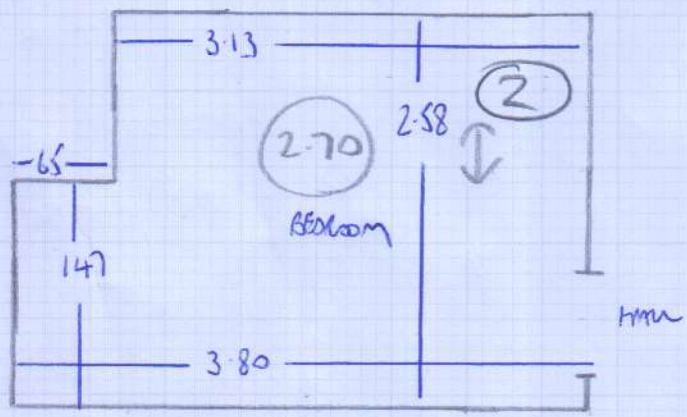

Job No: ~~F26218~~ F26218
 Name: ~~FREDERICKS~~ YOHAN MAY
 Address: 3A HURLINGHAM COURT
 RENEACH GARDENS SW6 3UL
 Tel:
 Sheet: 1 OF 1

4.00 x 5M

Naples 506

- 4.00 x 5 MTR (1)
- 2.70 x 2.58 (2)
- 3.65 x 3.50 (3)

STEP 95x.25
 BATHROOM

4.65