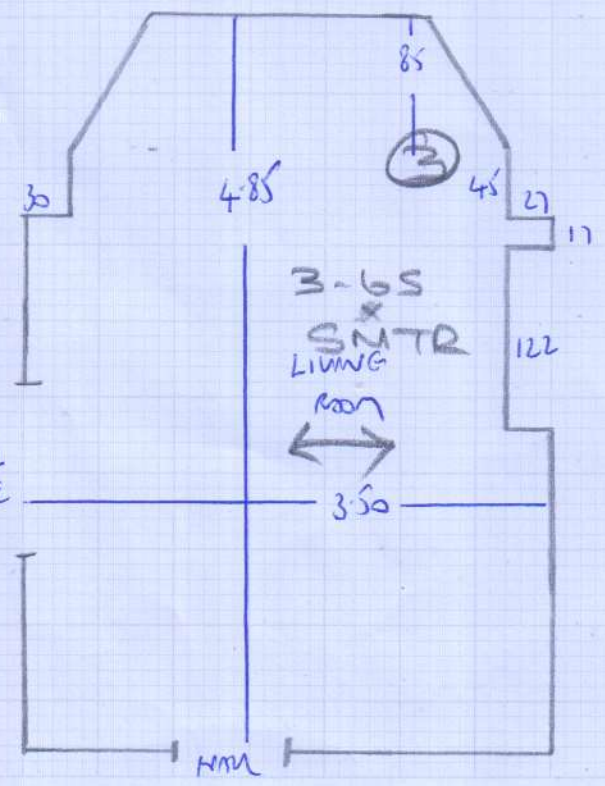

Job No: ~~F26218~~ F26218
 Name: ~~FREDERICKS~~ YOHAN MAY
 Address: 3A HURLINGHAM COURT
 RENEACH GARDENS SW6 3UL
 Tel:
 Sheet: 1 OF 1

4.00 x 5M

Naples 506

- 4.00 x 5 MTR (1)
- 2.70 x 2.58 (2)
- 3.65 x 3.50 (3)

STEP 95x.25
 BATHROOM

4.65