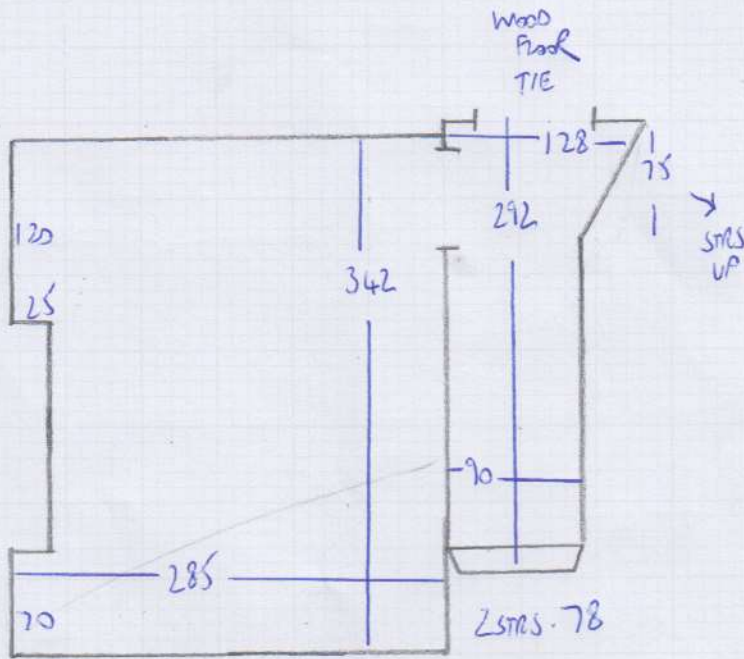

Job No: F26225
 Name: BLACK
 Address: 34 TASSO ROAD
 W6 8LZ
 Tel:
 Sheet: 1 of 4

Lulworth LW-45 (Cape diamond)

$$\begin{array}{r}
 6.40 \\
 1.15 \\
 \hline
 7.45 \\
 \hline
 15.00m \times 5.00m = 75m^2
 \end{array}$$

Job No: F26225
Name: BLACK
Address: 34 TASSO ROAD
WB 8L2
Title:
Sheet: 2 of 4

Job No: F26225
Name: BLACK
Address: 34 Tasso Road
W6 8L2

Sheet: 3 of 4

GIF
GIN 92x45
10 STPS - 74

TOP FLOOR

Job No: F26225
 Name: BLACK
 Address: 34 TASSO ROAD
 W6 8LZ

Sheet: 4 of 4