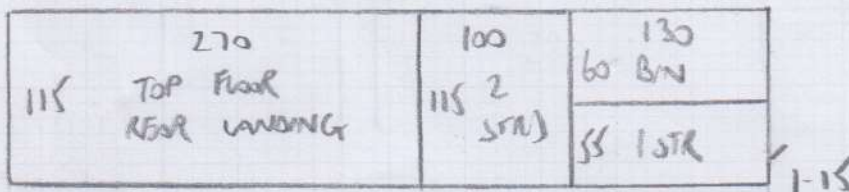

Job No: F26225
 Name: BLACK
 Address: 34 TASSO ROAD
 W6 8LZ
 Tel:
 Sheet: 1 of 4

Lulworth LW-45 (Cape diamond)

$$\begin{array}{r}
 6.40 \\
 1.15 \\
 \hline
 7.45 \\
 \hline
 15.00m \times 5.00m = 75m^2
 \end{array}$$

Job No: F26225
Name: BLACK
Address: 34 TASSO ROAD
WB 8L2
Title:
Sheet: 2 of 4

Job No: F26225
Name: BLACK
Address: 34 Tasso Road
W6 8L2

Sheet: 3 of 4

GIF
GIN 92x45
10 STPS - 74

TOP FLOOR

Job No: F26225
 Name: BLACK
 Address: 34 TASSO ROAD
 W6 8LZ