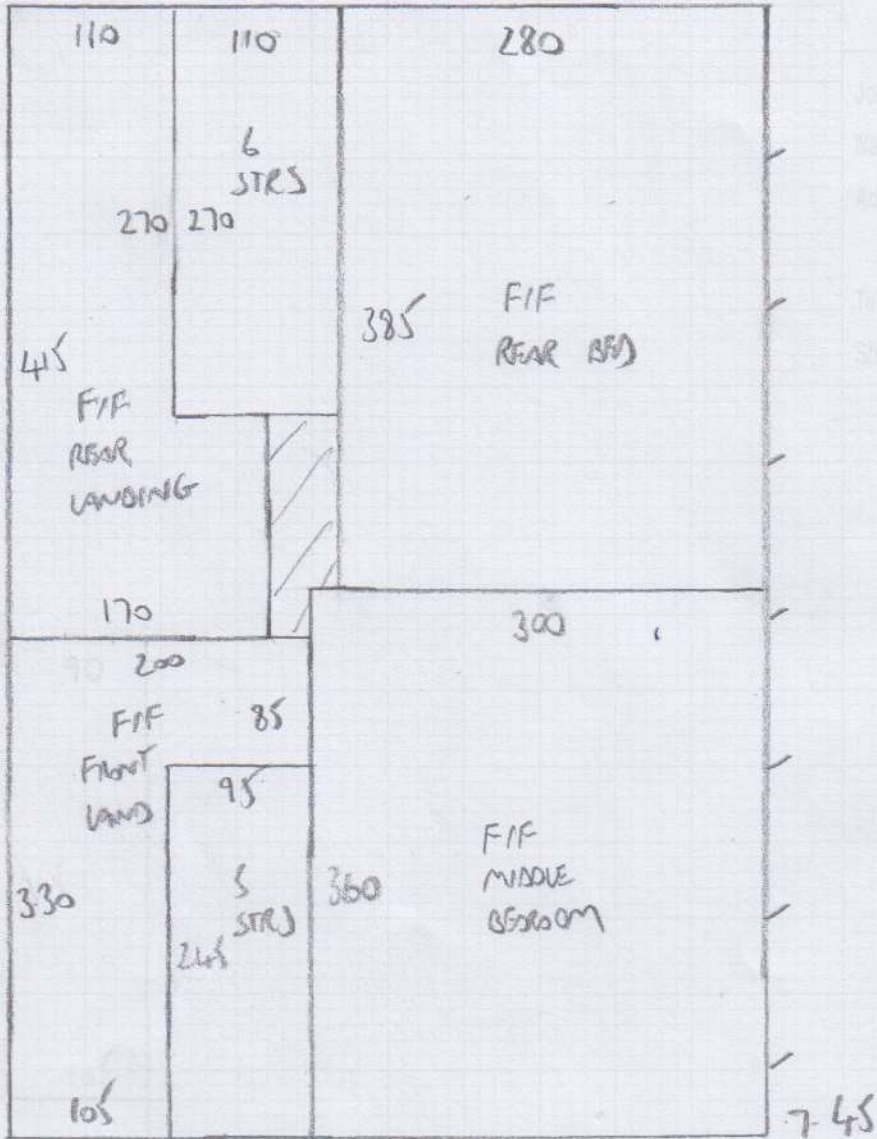

Job No: F26225
 Name: BLACK
 Address: 34 TASSO ROAD
 W6 8LZ
 Tel:
 Sheet: 1 of 4

Lulworth LW-45 (Cape diamond)

$$\begin{array}{r}
 6.40 \\
 1.15 \\
 \hline
 7.45 \\
 \hline
 15.00m \times 5.00m = 75m^2
 \end{array}$$

Job No: F26225
Name: BLACK
Address: 34 TASSO ROAD
WB 8L2
Title:
Sheet: 2 of 4

Job No: F26225
Name: BLACK
Address: 34 Tasso Road
W6 8L2

Sheet: 3 of 4

GIF
GIN 92x45
10 STPS - 74

TOP FLOOR

Job No: F26225
 Name: BLACK
 Address: 34 TASSO ROAD
 W6 8LZ

Sheet: 4 of 4