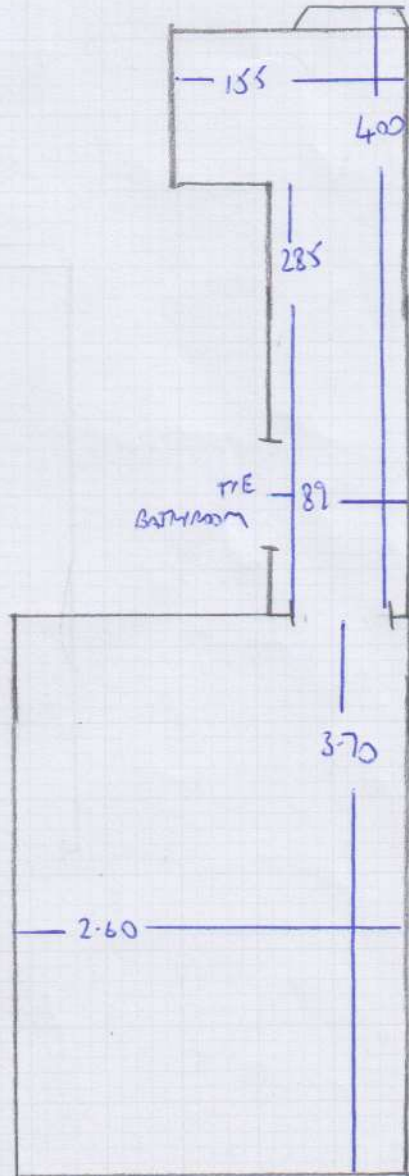

Job No: F26225
 Name: BLACK
 Address: 34 TASSO ROAD
 W6 8LZ
 Tel:
 Sheet: 1 of 4

Lulworth LW-45 (Cape diamond)

$$\begin{array}{r}
 6.40 \\
 1.15 \\
 \hline
 7.45 \\
 \hline
 15.00m \times 5.00m = 75m^2
 \end{array}$$

Job No: F26225
Name: BLACK
Address: 34 TASSO ROAD
WB 8L2
Title:
Sheet: 2 of 4

Job No: F26225
Name: BLACK
Address: 34 Tasso Road
W6 8L2

Sheet: 3 of 4

GIF
GIN 92x45
10 STPS - 74

TOP FLOOR

Job No: F26225
 Name: BLACK
 Address: 34 TASSO ROAD
 W6 8LZ

Sheet: 4 of 4