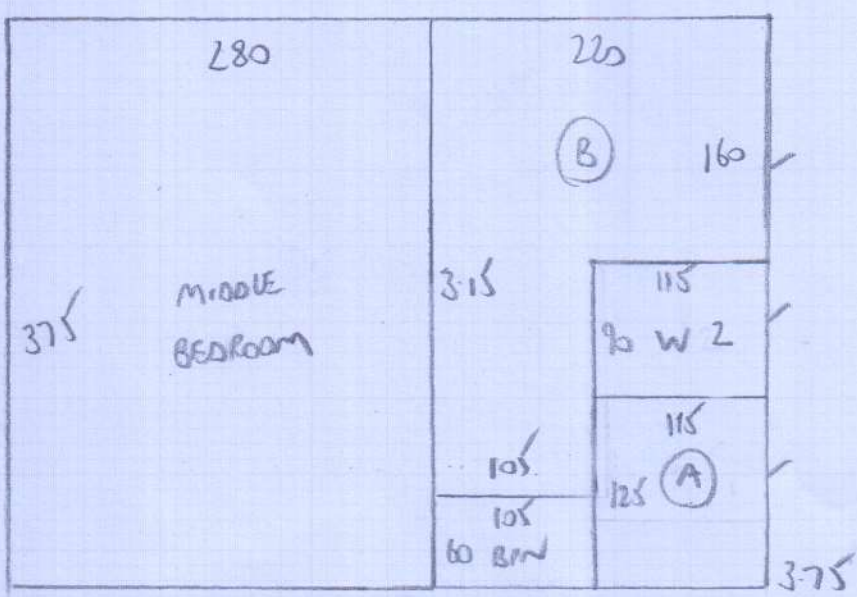

Job No: F26226
 Name: Noelwyn
 Address: 21 TENNYSON RD
 NWL CRT
 Tel:
 Sheet: 1 of 4

5.10
 4.40
 3.75
 4.05

 17.30m x 5.00 = 86.5m²

NATURAL WEAVE HIGHLOW
 BROWN 30

LESLIE
 ITS 7763
 9-53

Job No: F26226
 Name: NORMAN
 Address: 21 TENNYSON RD
 NW6 7RT
 2 of 4

Job No: F26226
Name: Norman
Address: 21 TENNYSON ROAD
NW6 7RT

Tel:
Sheet: 3 of 4

TOP FLOOR

FIRST FLOOR

Job No: F26226
 Name: NORMAN
 Address: 21 TENNYSON ROAD
 NW6 7RT
 Sheet: 4 of 4