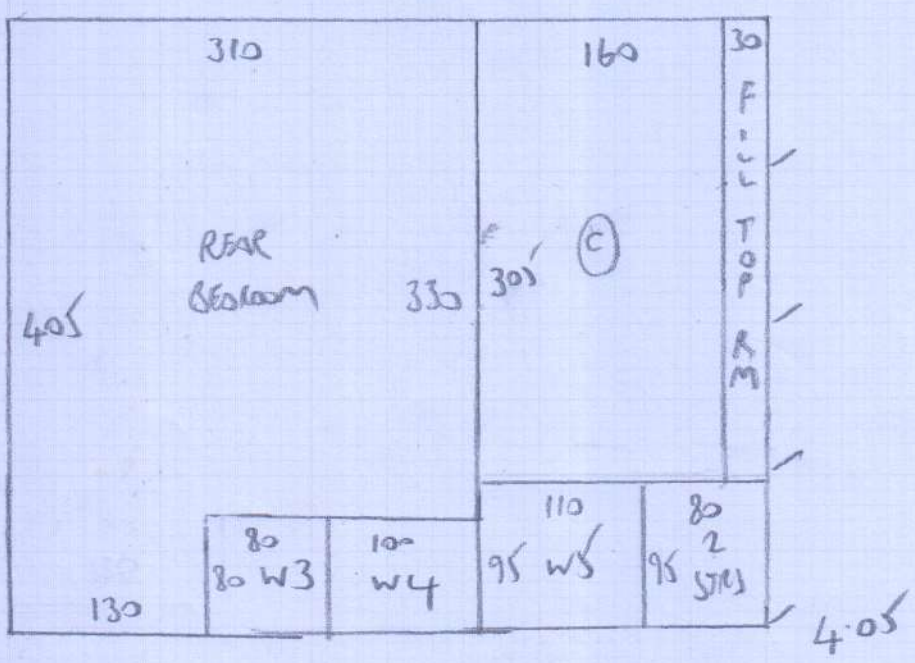

Job No: F26226
 Name: Noelwyn
 Address: 21 TENNYSON RD
 NWL CRT
 Tel:
 Sheet: 1 of 4

5.10
 4.40
 3.75
 4.05

 17.30m x 5.00 = 86.5m²

NATURAL WEAVE HIGHLOW
 BROWN 30

LESLIE
 ITS 7763
 9-53

Job No: F26226
 Name: NORMAN
 Address: 21 TENNYSON RD
 NW6 7RT
 2 of 4

Job No: F26226
Name: Norman
Address: 21 TENNYSON ROAD
NW6 7RT

Tel:
Sheet: 3 of 4

TOP FLOOR

FIRST FLOOR

Job No: F26226
 Name: NORMAN
 Address: 21 TENNYSON ROAD
 NW6 7RT
 Sheet: 4 of 4