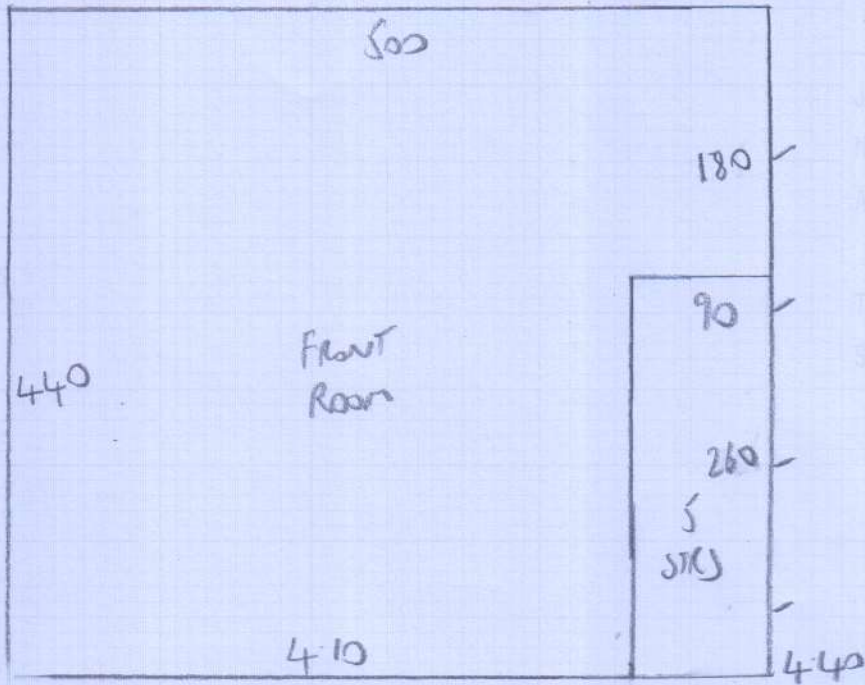

Job No: F26226
 Name: Noelwyn
 Address: 21 TENNYSON RD
 NWL CRT
 Tel:
 Sheet: 1 of 4

5.10
 4.40
 3.75
 4.05

 17.30m x 5.00 = 86.5m²

NATURAL WEAVE HIGHLOW
 BROWN 30

LESLIE
 ITS 7763
 9-53

Job No: F26226
 Name: NORMAN
 Address: 21 TENNYSON RD
 NW6 7RT
 2 of 4

Job No: F26226
Name: Norman
Address: 21 TENNYSON ROAD
NW6 7RT

Tel:
Sheet: 3 of 4

TOP FLOOR

FIRST FLOOR

Job No: F26226
 Name: NORMAN
 Address: 21 TENNYSON ROAD
 NW6 7RT
 Sheet: 4 of 4