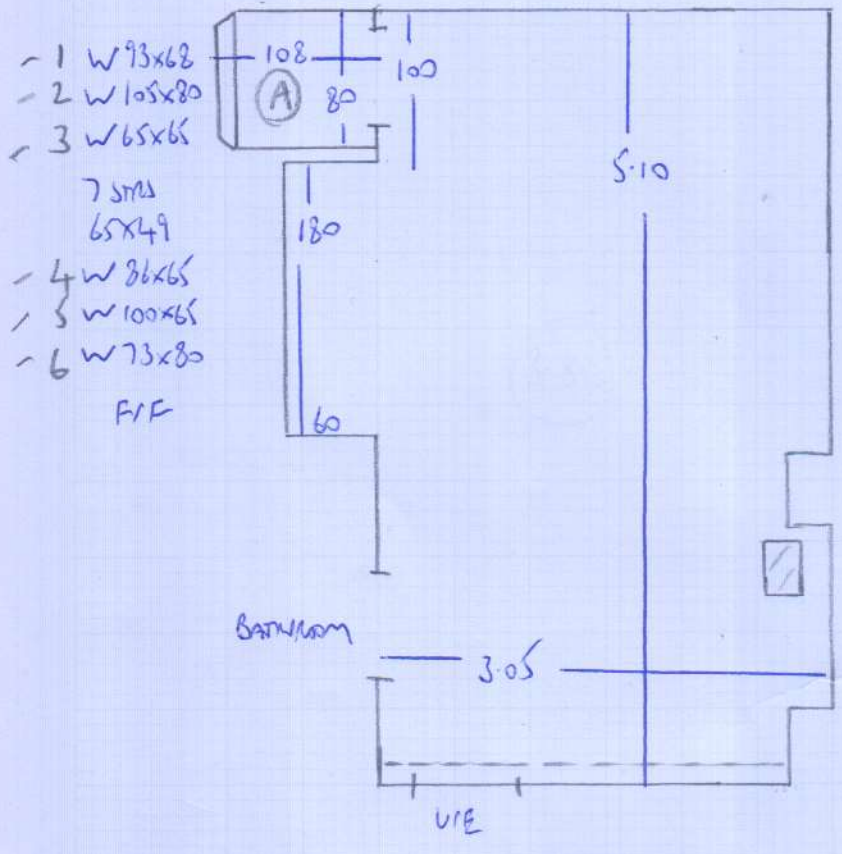

Job No: F26226
 Name: Noelwyn
 Address: 21 TENNYSON RD
 NWL CRT
 Tel:
 Sheet: 1 of 4

5.10
 4.40
 3.75
 4.05

 17.30m x 5.00 = 86.5m²

NATURAL WEAVE HIGHLOW
 BROWN 30

LESLIE
 ITS 7763
 9-53

Job No: F26226
 Name: NORMAN
 Address: 21 TENNYSON RD
 NW6 7RT
 2 of 4

Job No: F26226
Name: Norman
Address: 21 TENNYSON ROAD
NW6 7RT

Tel:
Sheet: 3 of 4

TOP FLOOR

FIRST FLOOR

Job No: F26226
 Name: NORMAN
 Address: 21 TENNYSON ROAD
 NW6 7RT
 Sheet: 4 of 4