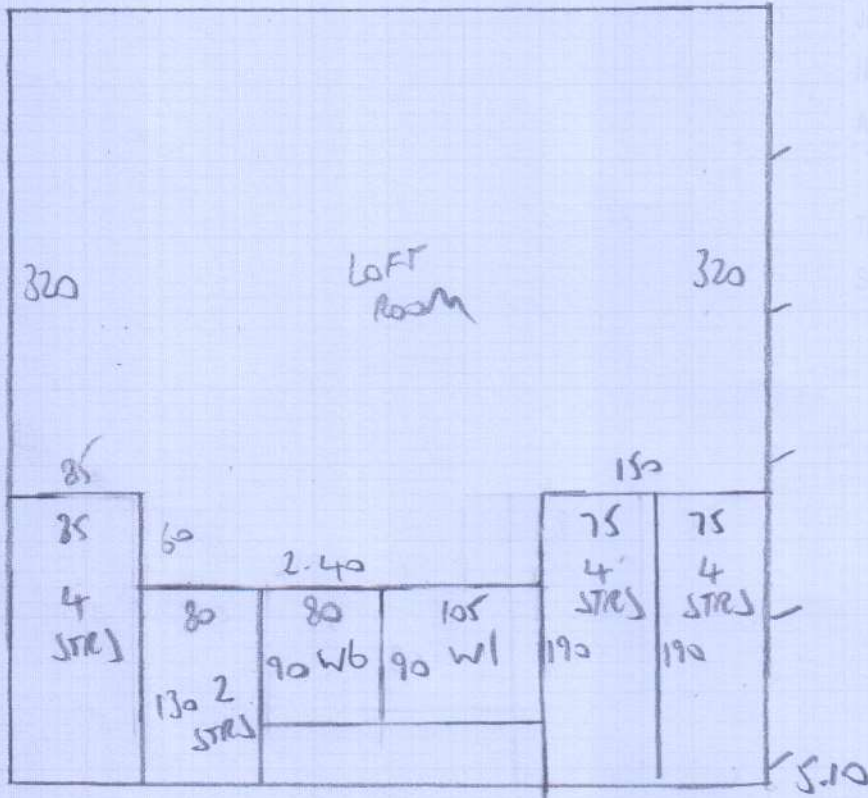

Job No: F26226
 Name: Noelwyn
 Address: 21 TENNYSON RD
 NWL CRT
 Tel:
 Sheet: 1 of 4

5.10
 4.40
 3.75
 4.05

 17.30m x 5.00 = 86.5m²

NATURAL WEAVE HIGHLOW
 BROWN 30

LESLIE
 ITS 7763
 9-53

Job No: F26226
 Name: NORMAN
 Address: 21 TENNYSON RD
 NW6 7RT
 2 of 4

Job No: F26226
Name: Norman
Address: 21 TENNYSON ROAD
NW6 7RT

Tel:
Sheet: 3 of 4

TOP FLOOR

FIRST FLOOR

Job No: F26226
 Name: NORMAN
 Address: 21 TENNYSON ROAD
 NW6 7RT
 Sheet: 4 of 4