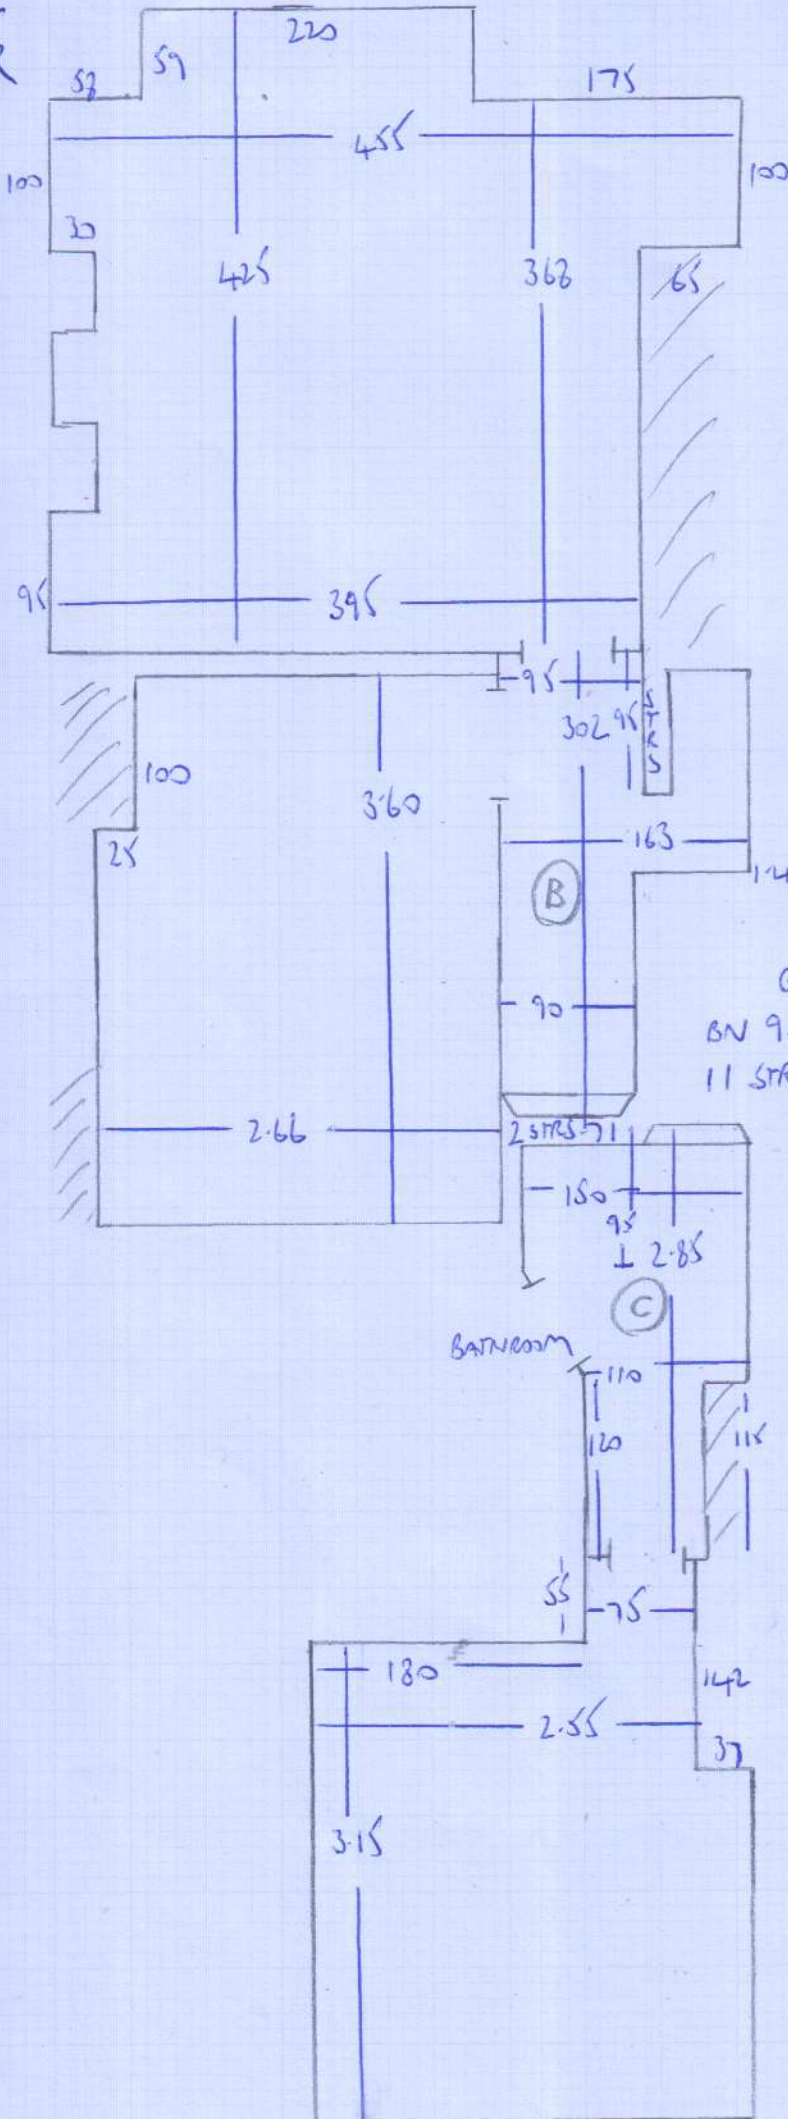

Job No: F26226
 Name: Noelwyn
 Address: 21 TENNYSON RD
 NWL CRT
 Tel:
 Sheet: 1 of 4

5.10
 4.40
 3.75
 4.05

 17.30m x 5.00 = 86.5m²

NATURAL WEAVE HIGHLOW
 BROWN 30

LESLIE
 ITS 7763
 9-53

Job No: F26226
 Name: NORMAN
 Address: 21 TENNYSON RD
 NW6 7RT
 2 of 4

Job No: F26226
Name: Norman
Address: 21 TENNYSON ROAD
NW6 7RT

Tel:
Sheet: 3 of 4

TOP FLOOR

FIRST FLOOR

Job No: F26226
 Name: NORMAN
 Address: 21 TENNYSON ROAD
 NW6 7RT
 Sheet: 4 of 4