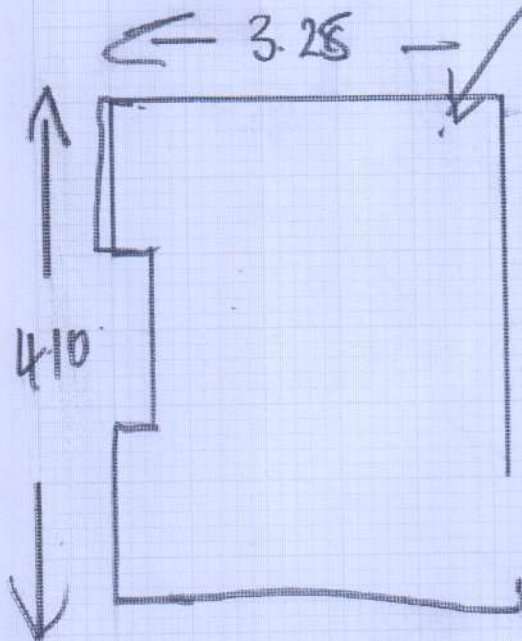

# ROBIES Room.

USE SAME F.  
WASTE TO  
JIT BULLDOGS  
MORT

Bed TOMAN

EXISTING WITH  
CREM.  
NEW D AND

F26233  
Name: Wiggin  
Address: 7 Whittingstall Road  
SW6 4EA  
Tel: 07939-285863  
Sheet: 1 of 1

Rugby Saracens 60

4.25m x 4.00m

4.85m x 4.00m

2.95m x 4.00m

3x FURNITURE

# TOP Bedroom