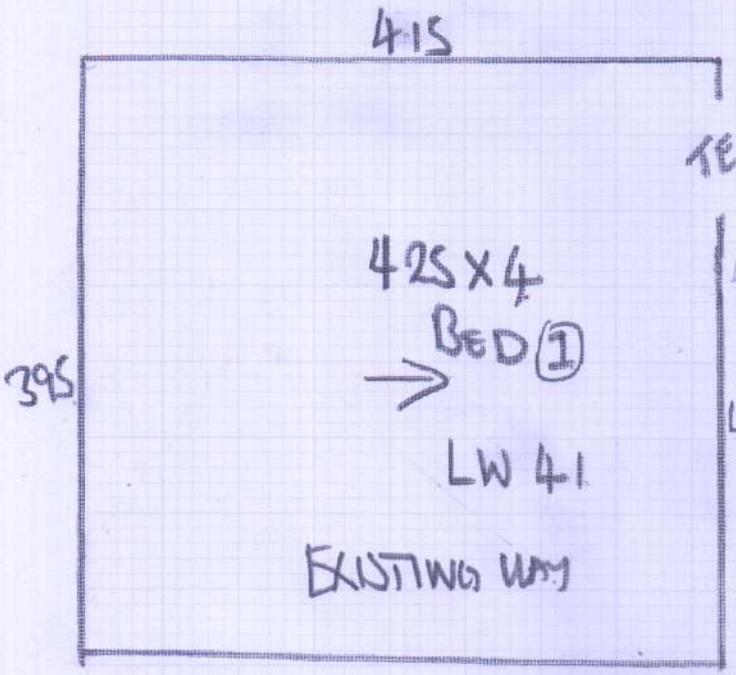

Ground floor Flat

Job No: F26236
 Name: CARVALHO
 Address: FLAT 1 333 KING'S ROAD
 LONDON SW3 5ET
 Tel: 07711-782352
 Sheet: 1 of 1

LW-28-3.40
 Lulworth LW-41-2.80m x 4.00m
 LW-28-3.40m x 4.00m 4.25m x 4.00m
 265 2.00m x 4.00m