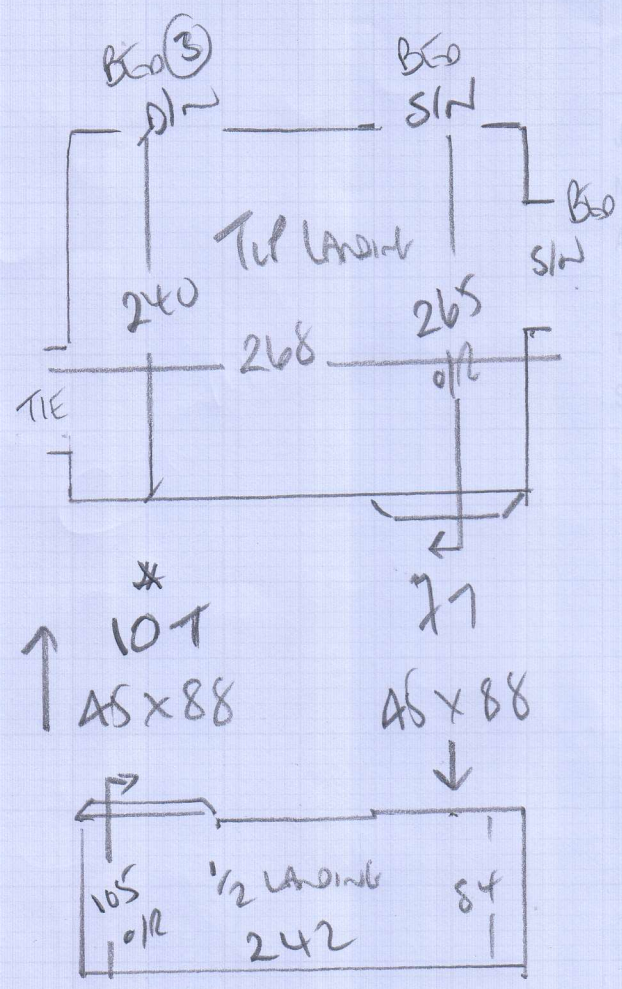

Job No: F26239
 Name: PIERLESS
 Address: 6 MALBROOK LANE
 SWIS BUT
 Tel:
 Sheet: 1 of 2

STAIR LANDINGS
 FINISHED 498

Plan 1 800 x 400
 Plan 2 300 x 400
 Plan 3 125 x 400
1225 x 400

49m²

Job No: F26239
Name: PEARLESS
Address: 6 MIMBROOK ROAD
SWIS GUT

Tel:
Sheet: 2 of 2

(4) NANNY'S
KITCHEN
ANNICO
WOOD
EFFECT

* HARD BOARD
LANDINGS *

To HALLWAYS 67
45 x 105
107
45 x 88