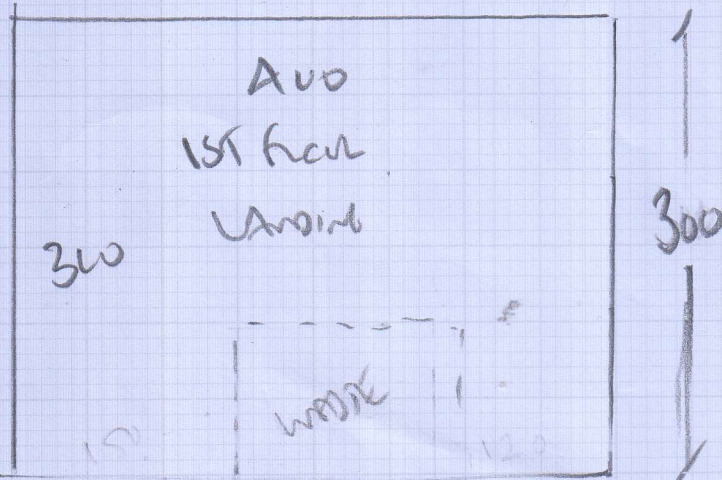

Job No: F26239
 Name: PIERLESS
 Address: 6 MALBROOK LANE
 SWIS BUT
 Tel:
 Sheet: 1 of 2

STAIR LANDINGS
 FINISHED 498

Plan 1 800 x 400
 Plan 2 300 x 400
 Plan 3 125 x 400
1225 x 400

49m²

Job No: F26239
Name: PEARLESS
Address: 6 MIMBROOK ROAD
SWIS GUT

Tel:
Sheet: 2 of 2

(4) NANNY'S
KITCHEN
ANNICO
WOOD
EFFECT

* HARD BOARD
LANDINGS *

To HALLWAYS 67
45 x 105
107
45 x 88