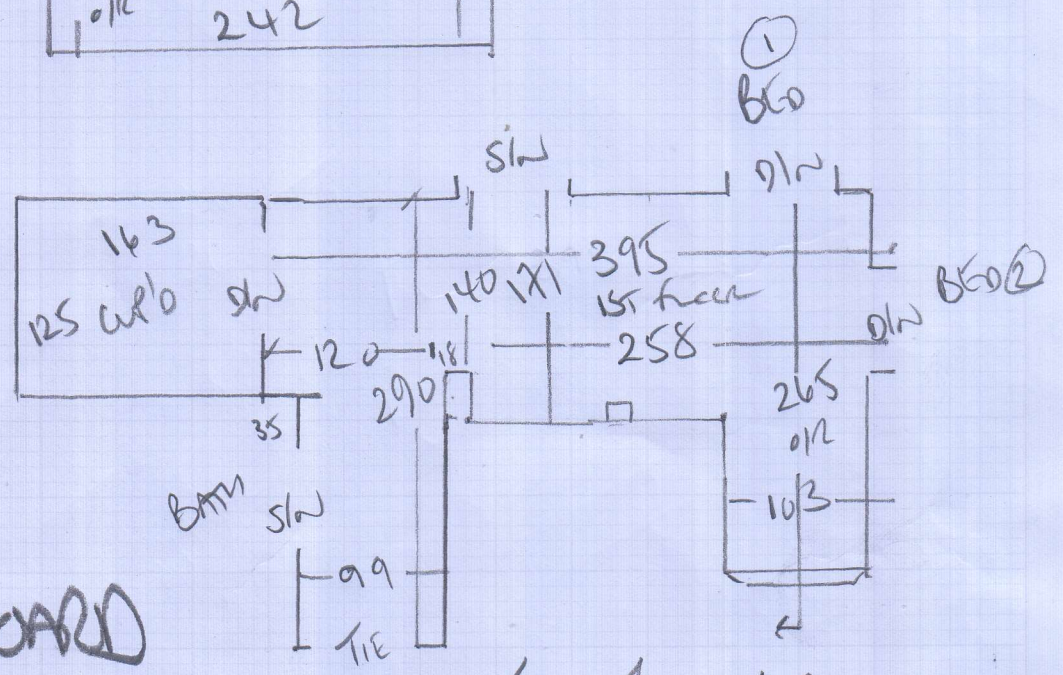

Job No: F26239
 Name: PIERLESS
 Address: 6 MALBROOK LANE
 SWIS BUT
 Tel:
 Sheet: 1 of 2

STAIR LANDINGS
 FINISHED 498

Plan 1 800 x 400
 Plan 2 300 x 400
 Plan 3 125 x 400
1225 x 400

49m²

Job No: F26239
Name: PEARLESS
Address: 6 MIMBROOK ROAD
SWIS GUT

Tel:
Sheet: 2 of 2

(4) NANNY'S
KITCHEN
ANNICO
WOOD
EFFECT

* HARD BOARD
LANDINGS *

To HALLWAYS 67
45 x 105
107
45 x 88