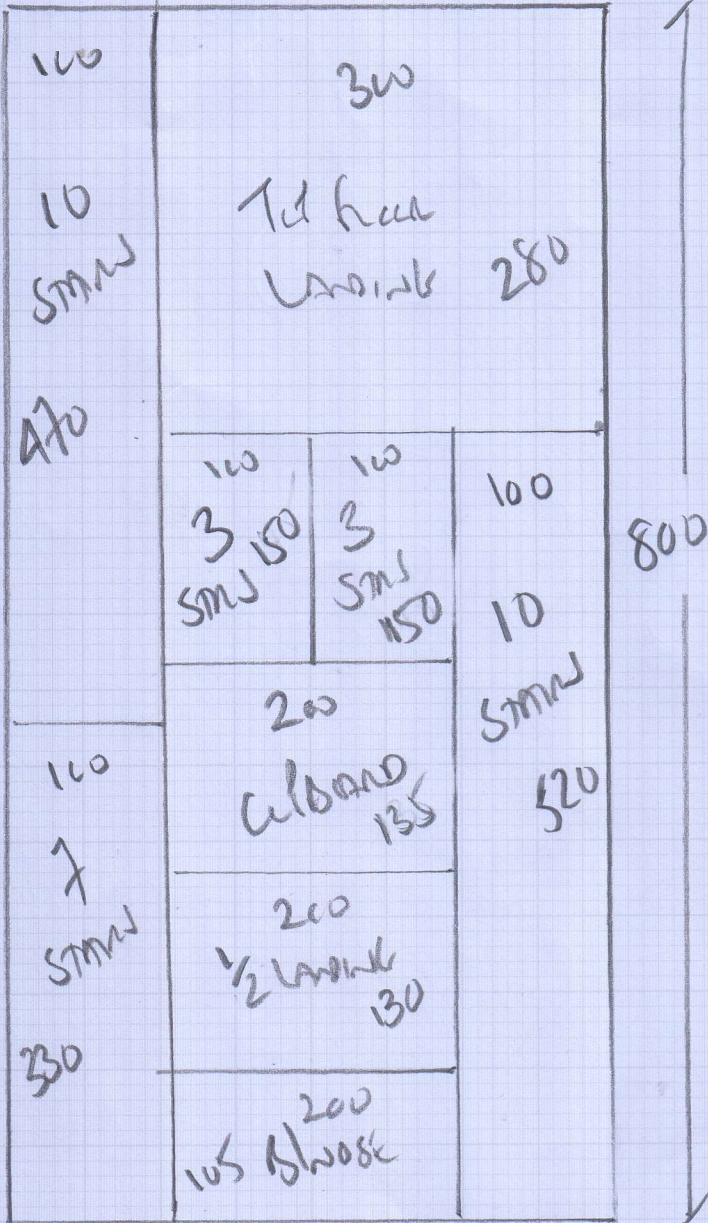

Job No: F26239
 Name: PIERLESS
 Address: 6 MALBROOK LANE
 SWIS BUT
 Tel:
 Sheet: 1 of 2

STAIR LANDINGS
 FINISHED 498

Plan 1 800 x 400
 Plan 2 300 x 400
 Plan 3 125 x 400
1225 x 400

49m²

Job No: F26239
Name: PEARLESS
Address: 6 MIMBROOK ROAD
SWIS GUT

Tel:
Sheet: 2 of 2

(4) NANNY'S
KITCHEN
ANNICO
WOOD
EFFECT

* HARD BOARD
LANDINGS *

To HALLWAYS 67
45 x 105
107
45 x 88