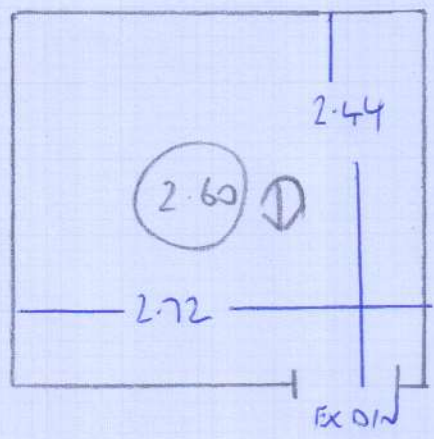

Job No: ~~F26232~~ F26254
Name: JOHNSTONE
Address: 8 KEMPSFORD GARDENS
SW5 9LH
Sheet: 1 of 1

Rugby Saracens 60
2.60m x 4.00m

2 PIECES of floor 15x30 x 120x60 NEED REPLACING
CHIPBOARD