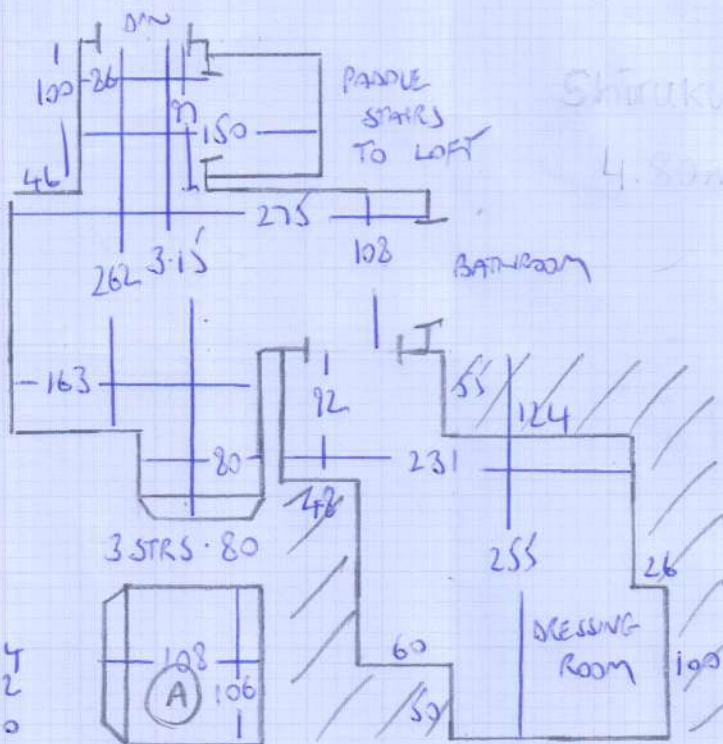

Job No: F26266
 Name: LAWRENCE
 Address: 1 MARVILLE ROAD
 SW6 7BB
 Tel:
 Sheet: 1 of 2

Shiruku SHI-07
 (130115 Cloud)

$4.80 \times 5.00 = 24m^2$

Job No: F26266
 Name: LAWRENCE
 Address: 1 MARVILLE ROAD
 SW6 7BB

Tel:
 Sheet: 12 of 2

BEDROOM

Shiraku SHI-07 (13000mm)
 4.80m x 5.00m

- 1 W 110x74
- 2 W 125x72
- 3 W 73x70
- 6 STPS 76x47
- 6N 92x46
- GIF

STEP 90x25?
 BEDROOM