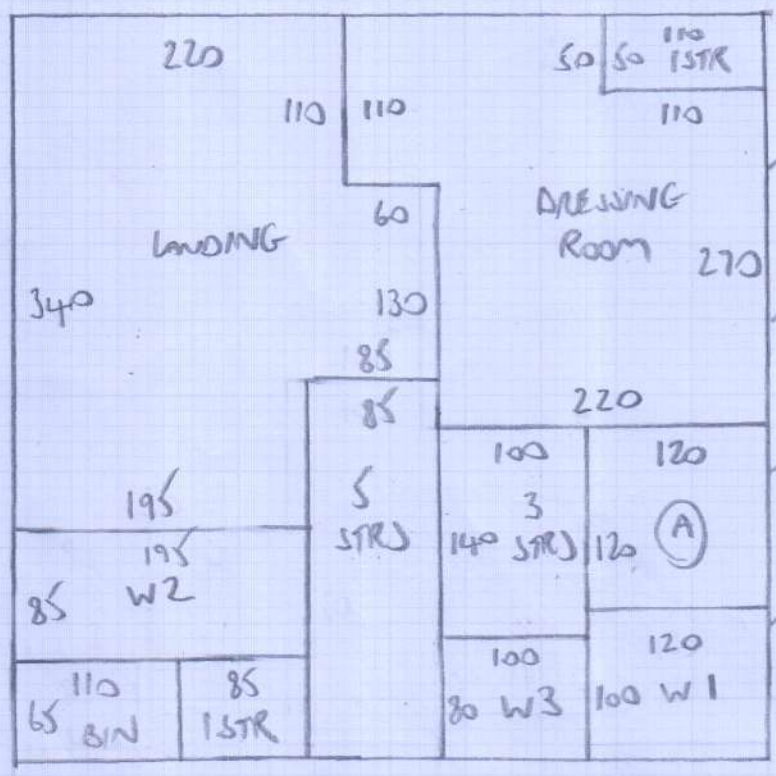

Job No: F26266
 Name: LAWRENCE
 Address: 1 MARVILLE ROAD
 SW6 7BB
 Tel:
 Sheet: 1 of 2

Shiruku SHI-07
 (130115 Cloud)

$4.80 \times 5.00 = 24m^2$

Job No: F26266
 Name: LAWRENCE
 Address: 1 MARVILLE ROAD
 SW6 7BB

Tel:
 Sheet: 12 of 2

BEDROOM

Shiraku SHI-07 (13000mm)
 4.80m x 5.00m

- 1 W 110x74
- 2 W 125x72
- 3 W 73x70
- 6 STPS 76x47
- 6N 92x46
- GIF

STEP 90x25?
 BEDROOM