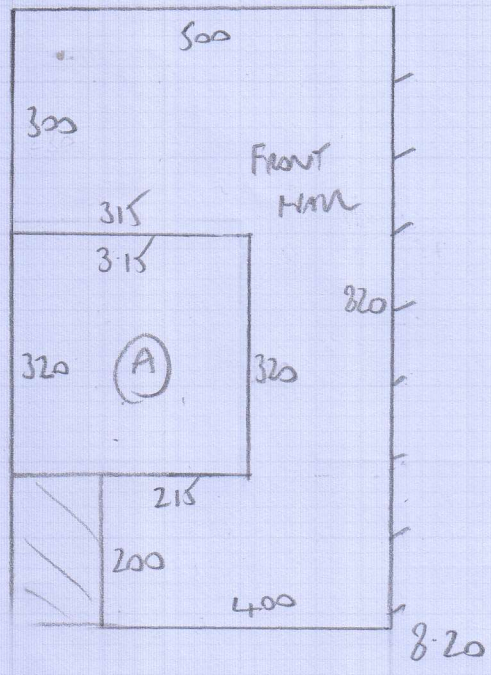

Job No: F 26293
Name: AMELIA CARTER
Address: 121 Coleborne Court SW 50EB
Tel:
Sheet: 1 of 2

- 4.20 - LIVING RM
- 5.00 - LIVING RM
- 4.90 - BED
- 2.60 - BED
- 2.70 - MIDDLE HALL
- 2.50 - REAR HALL
- 8.20 } CIP
- 4.90 }

$35.00m \times 5.00m = 175m^2$

36.00 x SMTR
Roll ordered

Montreux

MON - 329

(CASIMERE MIST 880)

Job No: F26293
Name: AMELIA CARPER INT.
Address: FLAT 121
COLEHERNE COURT SWS QEB

Tel:
Sheet: 2 of 2

1/2 SCALE