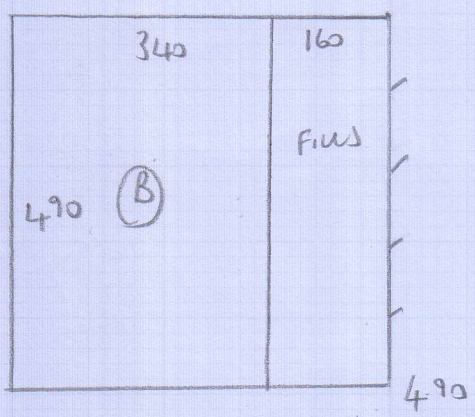

Job No: F 26293
Name: AMELIA CARTER
Address: 121 Coleborne Court SW 50EB
Tel:
Sheet: 1 of 2

- 4.20 - LIVING RM
- 5.00 - LIVING RM
- 4.90 - BED
- 2.60 - BED
- 2.70 - MIDDLE HALL
- 2.50 - REAR HALL
- 8.20 } CIP
- 4.90 }

$35.00m \times 5.00m = 175m^2$

36.00 x SMTR
Roll ordered

Montreux

MON - 329

(CASIMERE MIST 880)

Job No: F26293
Name: AMELIA CARPER INT.
Address: FLAT 121
COLEHERNE COURT SWS QEB

Tel:
Sheet: 2 of 2

1/2 SCALE