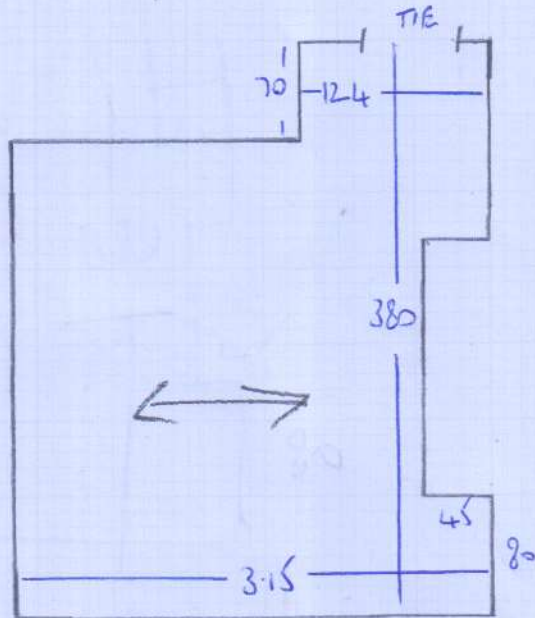

Job No: F26295
Name: HAMILTON
Address: 35 BERYL ROAD
WB 8 JS
Tel:
Sheet: 1 of 1

Duel 170

3.30m x 4.00m
= 13.2m²

330x500

CARPET -
JUNK -
GRASS -
Moss ferns -