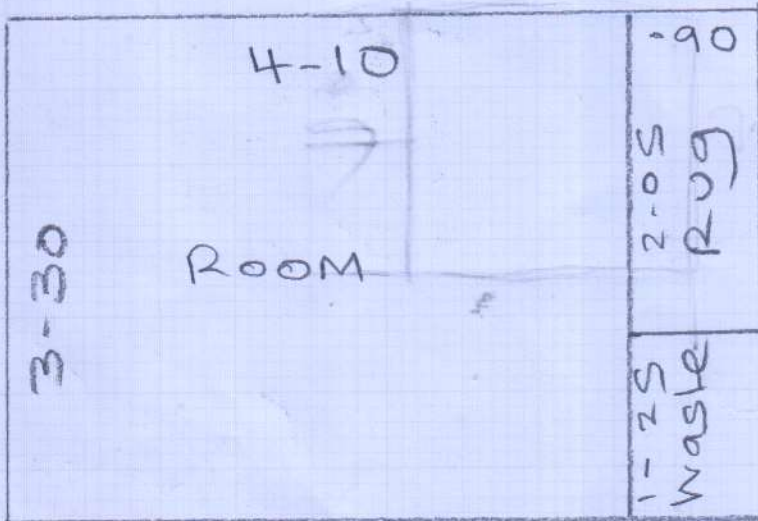

Job No: F26295
Name: HAMILTON
Address: 35 BERYL ROAD
WB 8 JS
Tel:
Sheet: 1 of 1

Duel 170

3.30m x 4.00m
= 13.2m²

330x500

CARPET -
JUNK -
GRASS -
Moss ferns -