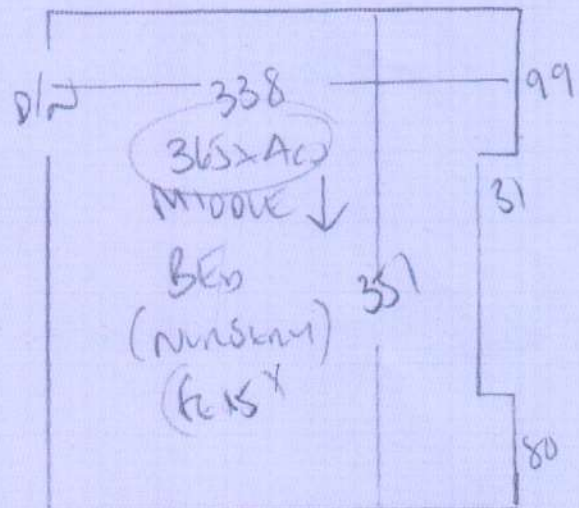

F26298
Tilman
28 AUG 51
SW 8 201
1 of 2

MASTER GEO BAY FINE 70	330
	Tilman
	650
	490

~~Master~~ Mersey 155
~~650~~
~~650~~

LAN 1 490 x 400
MASTER GEO 525 x 400
MUD 650 365 x 400
RAN 650 330 x 400
1710 x 400

6840 m²

F24298
 Turcan
 28 ACCESS
 SW18 20 P

2 of 2

Mersey 155

~~XXXXXXXXXX~~
 Tul Bed 490 x 400
 Middle Bed 365 x 400
 Rear Bed 330 x 400

~~XXXXXXXXXX~~
 MAGNA bed 525x400

~~XXXXXXXXXX~~
 17-10x4

68.40