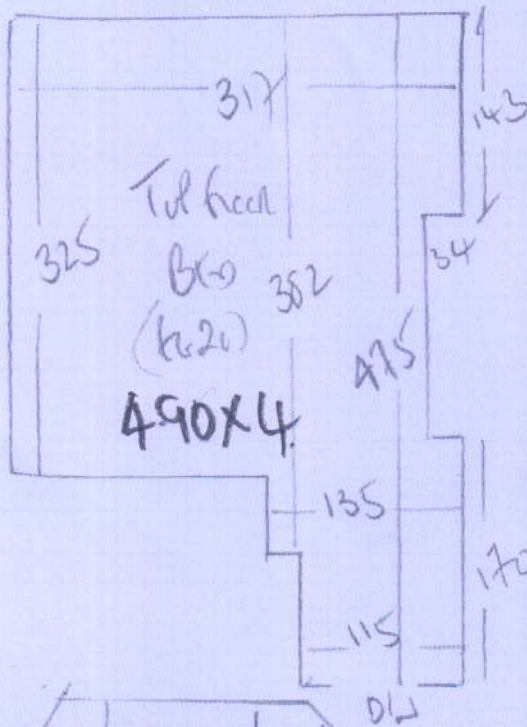

F26298
Tilman
28 AUG 51
SW 8 201
1 of 2

MASTER GEO BAY FINE 70	330
	Tilman
	650
	490

~~Master~~ Mersey 155
~~650~~
~~650~~

LAN 1 490 x 400
MASTER GEO 525 x 400
MUD 650 365 x 400
RAN 650 330 x 400
1710 x 400

6840 m²

F24298
 Turcan
 28 ACCESS
 SW18 20 P

2 of 2

Mersey 155

~~XXXXXXXXXX~~
 Tul Bed 490 x 400
 Middle Bed 365 x 400
 Rear Bed 330 x 400

~~XXXXXXXXXX~~
 MAGNA bed 525x400

~~XXXXXXXXXX~~
 17-10x4

68.40