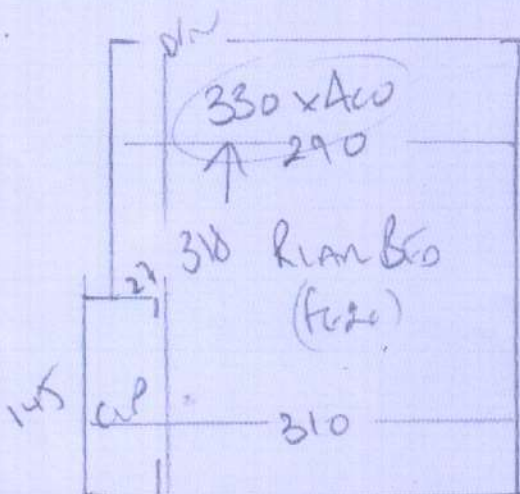

F26298
Tilman
28 AUG 51
SW 8 201
1 of 2

MASTER GEO BAY FINE 70	330
	Tilman
	650
	490

~~Master~~ Mersey 155
~~650~~
~~650~~

LAN 1 490 x 400
MASTER GEO 525 x 400
MUD 650 365 x 400
RAN 650 330 x 400
1710 x 400

6840 m²

F24298
 Turcan
 28 ACCESS
 SW18 20 P

2 of 2

Mersey 155

~~XXXXXXXXXX~~
 Tul Bed 490 x 400
 Middle Bed 365 x 400
 Rear Bed 330 x 400

~~XXXXXXXXXX~~
 MAGNA bed 525x400

~~XXXXXXXXXX~~
 17-10x4

68.40