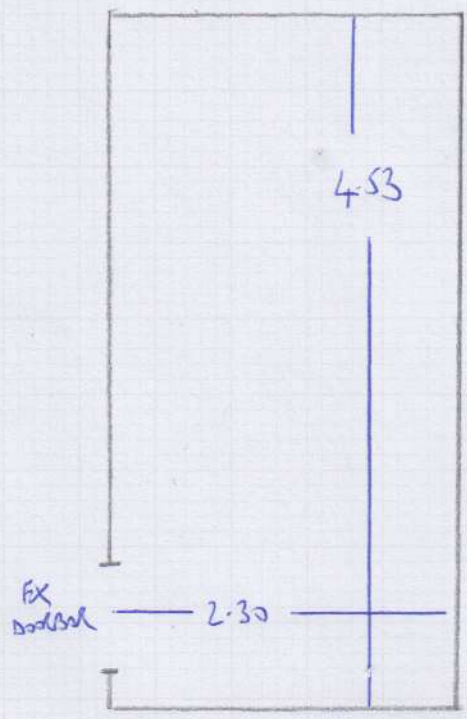

Job No: ~~F26242~~ F26305
Name: Sarikhani
WHITE STONE 120
Address: FLAT 1-3 CAMBRIDGE
GATE NW1 4JX

Sheet 1 of 1

Silken Velvet Divine Smoulder
2.45m x 5.00m

UNDERLOOR HEATING

SPINNING 53-15
JANUARY 2015
2015
2015

42-20
42-20
42-20
42-20
42-20