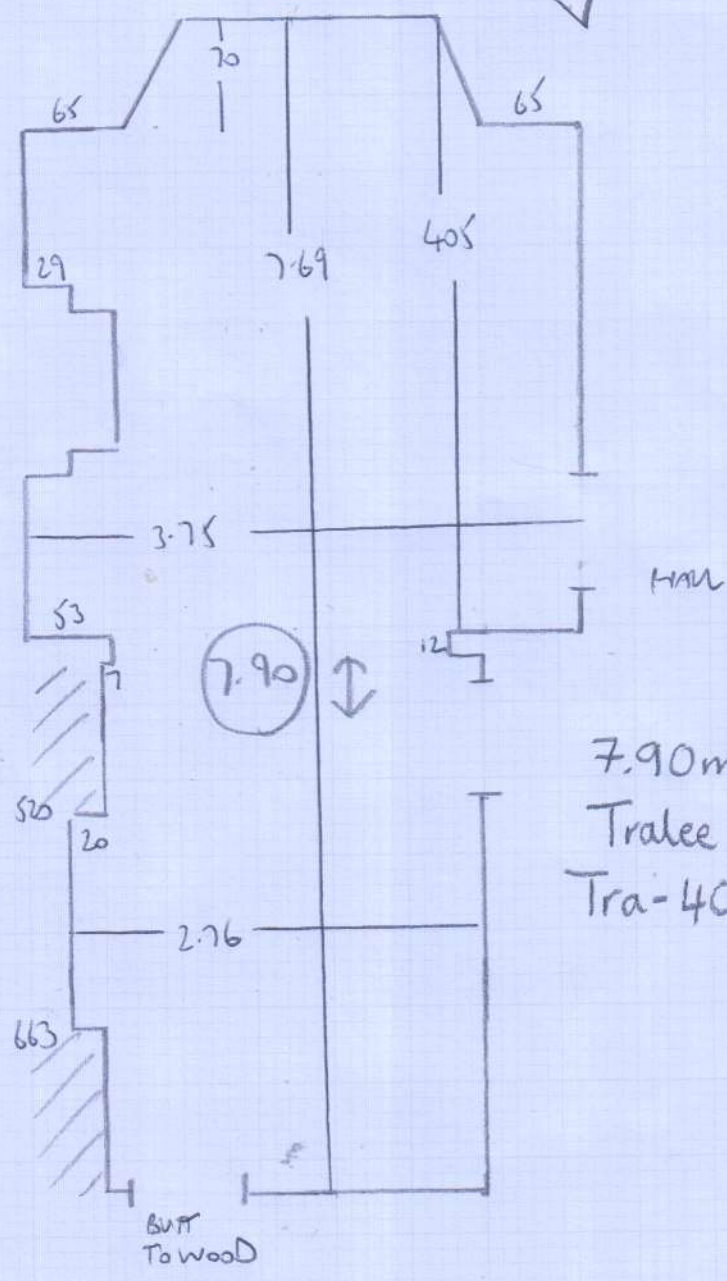

Job No: F26312
Name: HEWSON
Address: 55 ROSAVILLE ROAD
SW6 7BN

Sheet: 1 of 1

GROUND FLOOR

7.90m x 4.00m
Tralee 40 New
Tra-4091 - 260