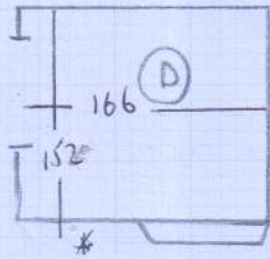

Job No: F26319
 Name: TENWICK
 Address: 30 GODFREY ST
 SW3 3SX
 To:
 Sheet: 1 of 2

3.75
 5.50
~~2.60~~
 11.85m x 4.00m = 47.4m²

Gleneagles 45 (Colorado)
 Palisade

Top Floor

Job No: F26319
 Name: TENWICK
 Address: 30 GODFREY STREET
 SW3 3SX
 Tel:
 Sheet: 2 of 2

FIRST Floor

10 STRS-77
 3 W 86x64
 4 W 100x64
 DBN 88x70
 G/F