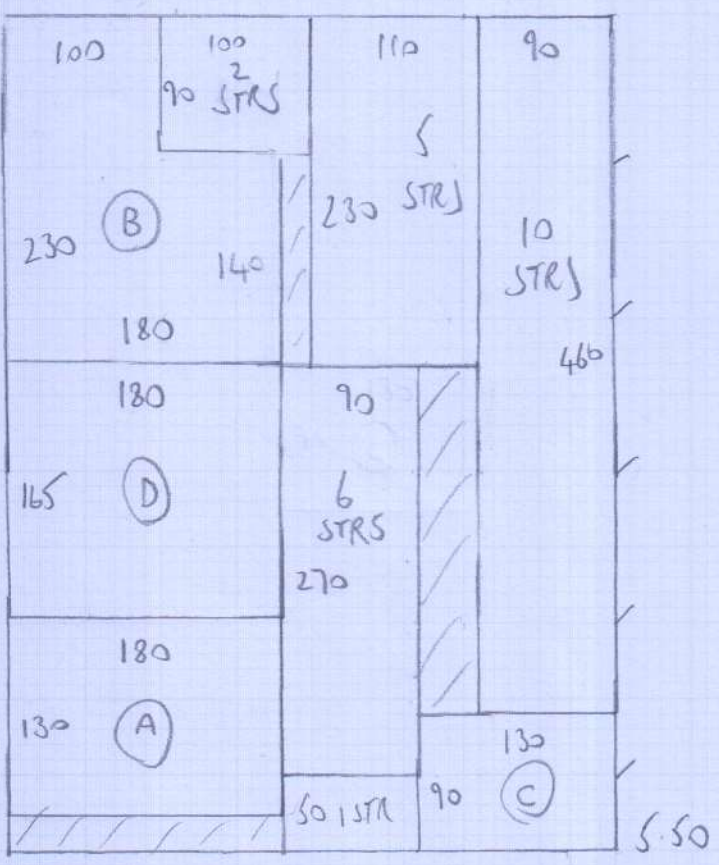

Job No: F26319
 Name: TENWICK
 Address: 30 GODFREY ST
 SW3 3SX
 To:
 Sheet: 1 of 2

3.75
 5.50
~~2.60~~
 11.85m x 4.00m = 47.4m²

Gleneagles 45 (Colorado)
 Palisade

Top Floor

Job No: F26319
 Name: TENWICK
 Address: 30 GODFREY STREET
 SW3 3SX
 Tel:
 Sheet: 2 of 2

FIRST Floor

10 STRS-77
 3 W 86x64
 4 W 100x64
 DBN 88x70
 G/F