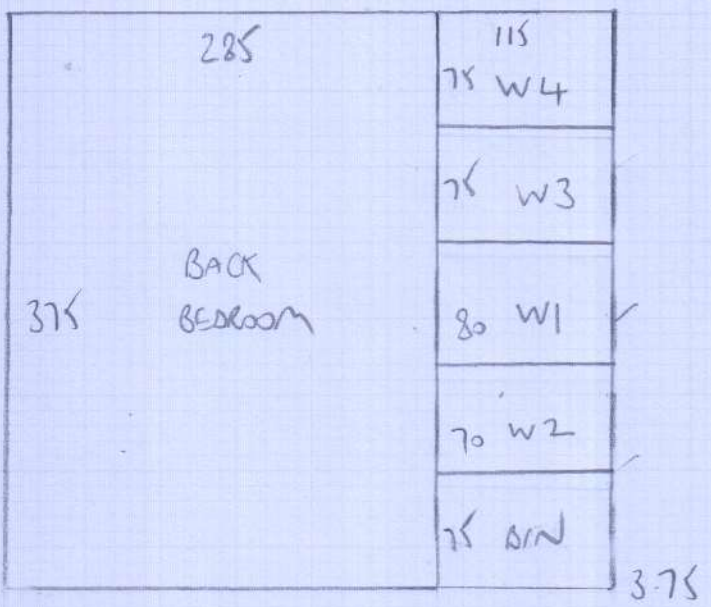

Job No: F26319
 Name: TENWICK
 Address: 30 GODFREY ST
 SW3 3SX
 To:
 Sheet: 1 of 2

3.75
 5.50
~~2.60~~
 11.85m x 4.00m = 47.4m²

Gleneagles 45 (Colorado)
 Palisade

Top Floor

Job No: F26319
 Name: TENWICK
 Address: 30 GODFREY STREET
 SW3 3SX
 Tel:
 Sheet: 2 of 2

FIRST Floor

10 STRS-77
 3 W 86x64
 4 W 100x64
 DBN 88x70
 G/F