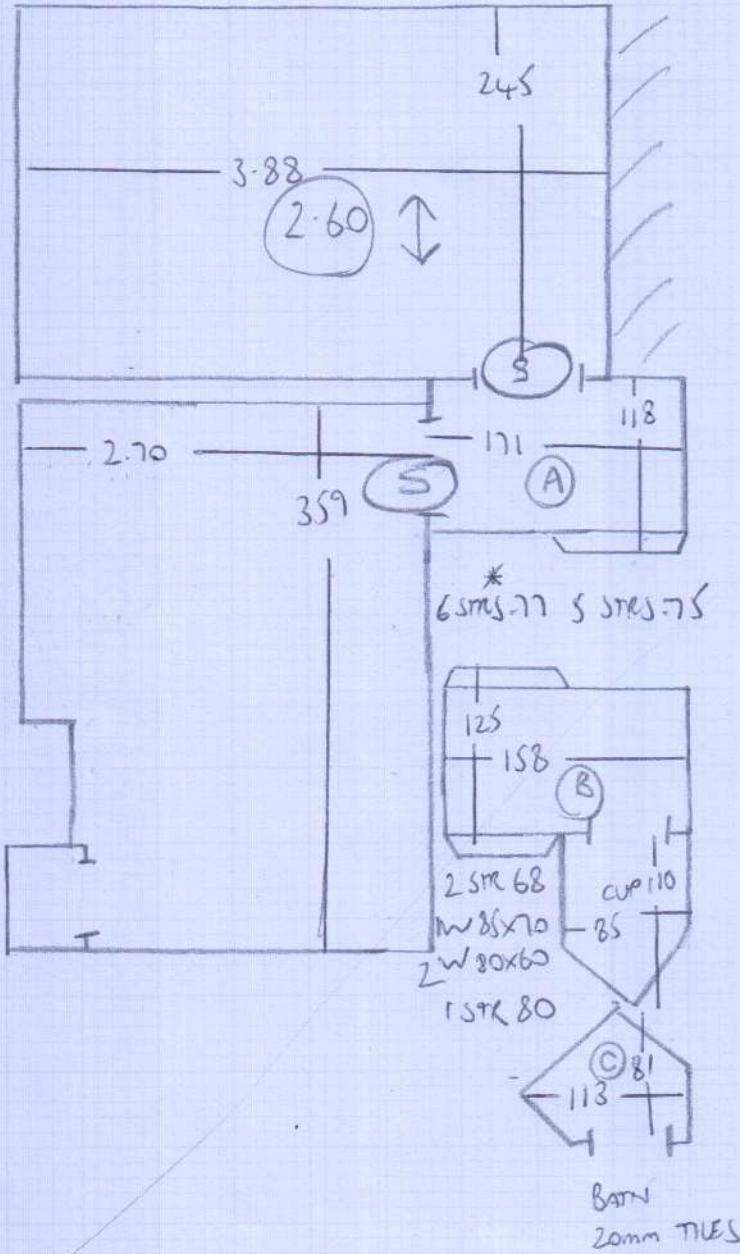

Job No: F26319
 Name: TENWICK
 Address: 30 GODFREY ST
 SW3 3SX
 To:
 Sheet: 1 of 2

3.75
 5.50
~~2.60~~
 11.85m x 4.00m = 47.4m²

Gleneagles 45 (Colorado)
 Palisade

Top Floor

Job No: F26319
 Name: TENWICK
 Address: 30 GODFREY STREET
 SW3 3SX
 Tel:
 Sheet: 2 of 2

FIRST Floor

10 STRS-77
 3 W 86x64
 4 W 100x64
 DBN 88x70
 G/F