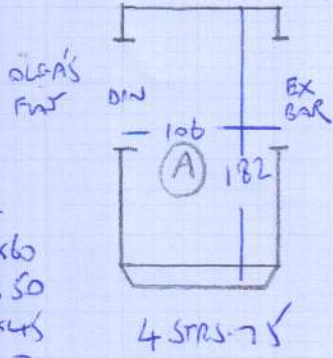

F26322

Heywood

22 MOLLAND SQUARE

W11 4PU

1 of 2

Milestone 185 (Silver)

6.75m x 4.00m

Job No: ~~XXXXXXXXXX~~ F26322
Name: ~~XXXXXXXXXX~~ Heywood
Address: 22 NORLAND SQUARE
W11 4PU

2 of 2

- GIF
- 3 BN 90x60
 - 2 BN 83x50
 - 1 BN 76x45
 - 8 STRS-74
 - 2 W 74x50
 - 1 W 90x63

1 STR 1.50