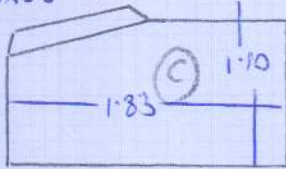

F26322

Heywood

22 MOLLAND SQUARE

W11 4PU

1 of 2

Milestone 185 (Silver)

6.75m x 4.00m

Job No: ~~XXXXXXXXXX~~ F26322
Name: ~~XXXXXXXXXX~~ Heywood
Address: 22 NORLAND SQUARE
W11 4PU

2 of 2

- GIF
- 3 BN 90x60
 - 2 BN 83x50
 - 1 BN 76x45
 - 8 STRS-74
 - 2 W 74x50
 - 1 W 90x63

1 STR 1.50