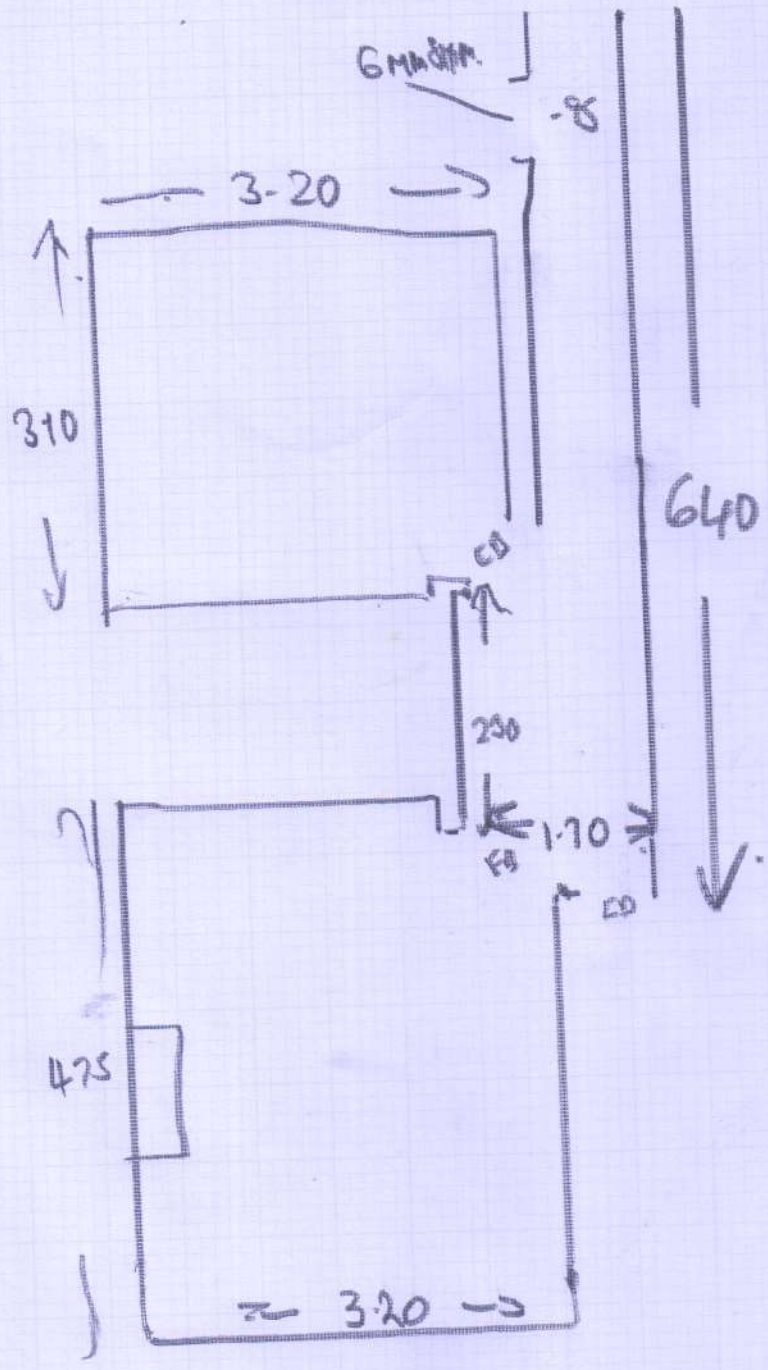

Job No: F 26353
 Name: DA SILVA
 13 ST CLONARD MANION
 LILLIE ROAD LONDON SW6 7PG
 Tel: 07930-550827
 Sheet: 1 of 2

Havana 197
 8.15m x 5.00m

8.15

8.15 x 5
 40-75

- H 4M W.D.
- HALL 1.80 x 4
- 1.10 x 4
- Bed 3.30 x 4
- Living 4.80 x 4
- 11.05 x 4
- 44.20

F26333
MR D DA SILVA
13 ST CLEMENTS MANSIONS
LILLE ROAD LONDON SW6 7PG
07930-554827
Sheet: 2 of 2

OLD DOWN
FURNITURE
EXISTING GRASS
DOOR
OK.