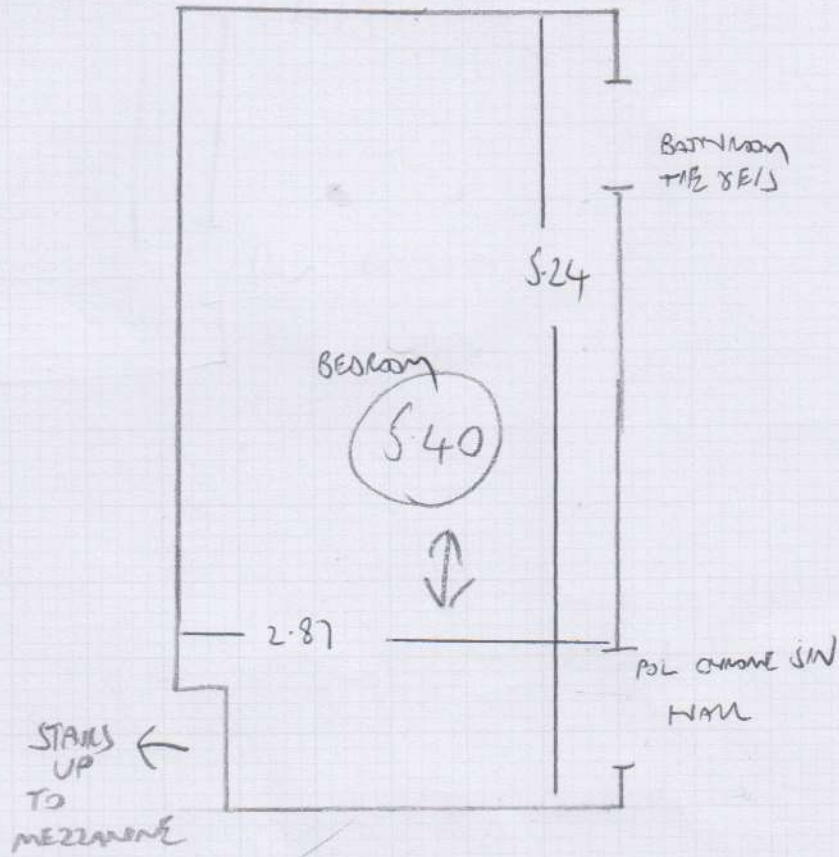

Job No: F26337
 Name: HADDAD
 Address: FLAT 11 228 OLD BRAMPTON
 RD SWS ODB

Page: 1 of 1

$5.40 \times 4.00 = 21.6m^2$
 Soft Velvet (SV-669)