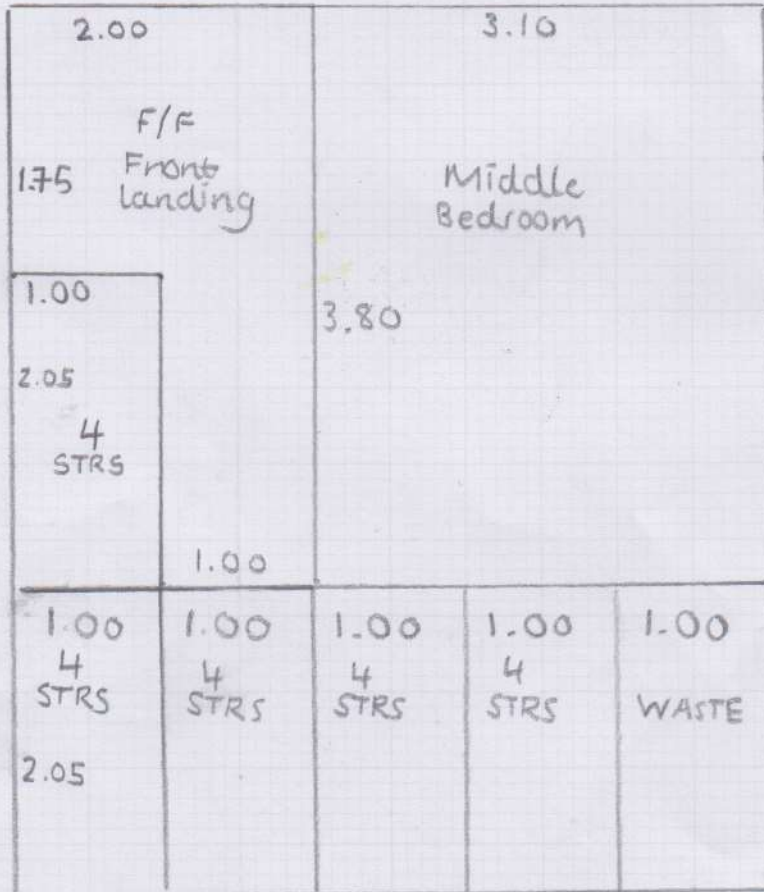

Job No: F26338  
 Name: Crawford  
 Address: 56 Yeldham Road  
 W6 8JG

Tel:  
 Sheet: 1 of 2

Duel 170 R<sub>EM</sub>  
 5.85m x 5.00m  
 (Front bedroom)  
 3.50m x 5.00m  
 (Cut down to  
 3.50m x 4.00m)

3-70 x 5MTR  
 (REAR BED 2  
 LANDING)

3-70 x 5MTR  
 (REAR BED 2  
 LANDING)