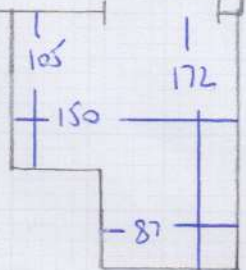

Job No: F26354
 Name: OVENDEN
 Address: 22 NORLAND SQUARE
 W11 4PU
 Ref:
 Sheet: 1 of 2

10-20 x 4.00 = 40.80m²

WESTEND MUSHROOM

VELVET

WESTEX CARPETS

Job No: ~~144444~~ F26354
 Name: OVENDEN
 Address: 22 NORLAND SQUARE
 W11 4PU
 Tel:
 Sheet: 2 of 2

- 7 STRS 83x47
- 1 W 93x55
 - 2 W 115x60
 - 3 W 105x70
 - 4 W 71x53
- (WOOD LANDING)

- WOOD LANDING
- 5 W 90x53
 - 6 W 112x58
 - 7 W 110x67
 - 8 W 77x53
- 7 STRS 82
- 9 W 110x77
 - 10 W 108x78
 - 11 W 92x66

- 4 STRS 72
- 11 W 73x47
 - 12 W 92x58
 - 13 W 96x68
 - 14 W 73x70 + 64x33
 - 15 W 87x55
 - 16 W 100x70
 - 17 W 90x67
 - 18 W 73x46
- 8 STRS 75

West End Prestige
 Ermine
 3-60 x 3-66