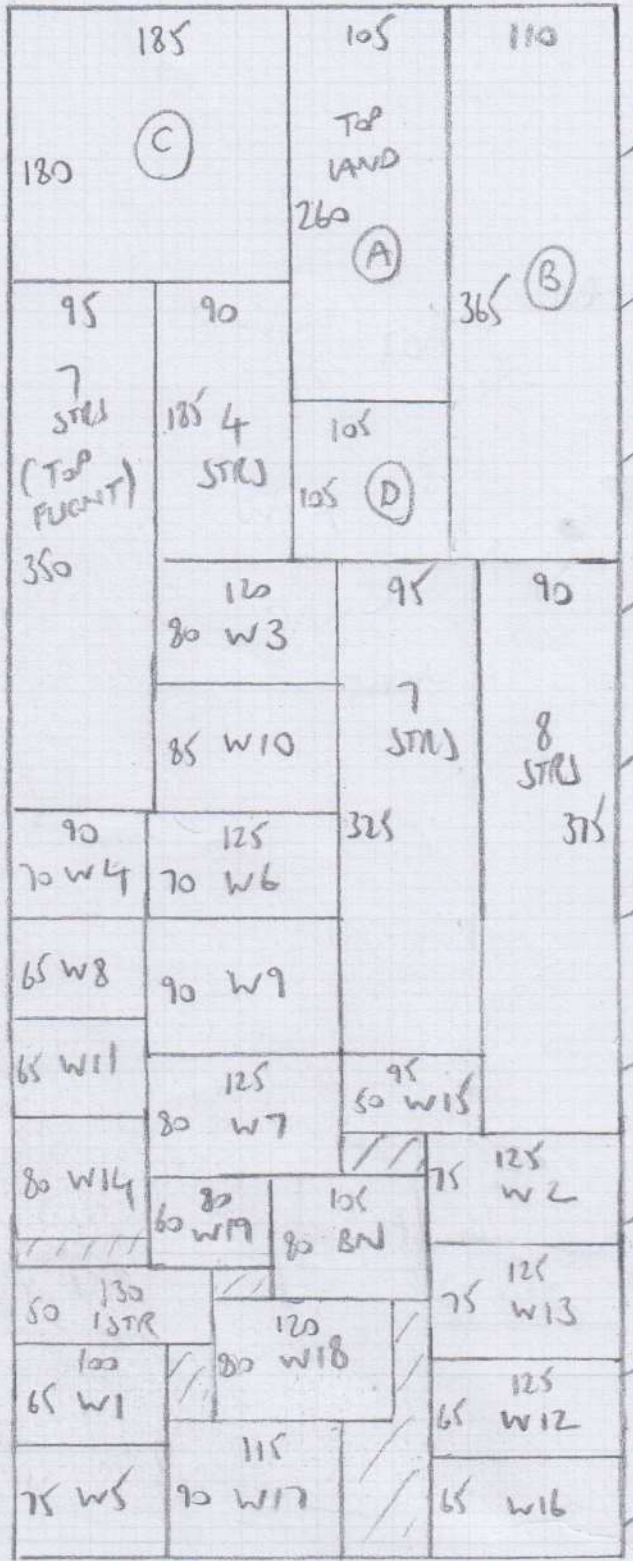

Job No: F26354
 Name: OVENDEN
 Address: 22 NORLAND SQUARE
 W11 4PU
 Ref:
 Sheet: 1 of 2

10-20 x 4.00 = 40.80m²

WESTEND MUSHROOM

VELVET

WESTEX CARPETS

Job No: ~~144444~~ F26354
 Name: OVENDEN
 Address: 22 NORLAND SQUARE
 W11 4PU
 Tel:
 Sheet: 2 of 2

- 7 STRS 83x47
- 1 W 93x55
 - 2 W 115x60
 - 3 W 105x70
 - 4 W 71x53
- (WOOD LANDING)

- WOOD LANDING
- 5 W 90x53
 - 6 W 112x58
 - 7 W 110x67
 - 8 W 77x53
- 7 STRS 82
- 9 W 110x77
 - 10 W 108x78
 - 11 W 92x66

- 4 STRS 72
- 11 W 73x47
 - 12 W 92x58
 - 13 W 96x68
 - 14 W 73x70 + 64x33
 - 15 W 87x55
 - 16 W 100x70
 - 17 W 90x67
 - 18 W 73x46
- 8 STRS 75

West End Prestige
 Ermine
 3-60 x 3-66