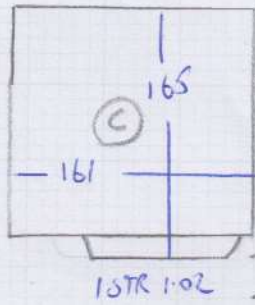

Job No: F26354
 Name: OVENDEN
 Address: 22 NORLAND SQUARE
 W11 4PU
 Ref:
 Sheet: 1 of 2

10-20 x 4.00 = 40.80m²

WESTEND MUSHROOM

VELVET

WESTEX CARPETS

Job No: ~~144444~~ F26354
 Name: OVENDEN
 Address: 22 NORLAND SQUARE
 W11 4PU
 Tel:
 Sheet: 2 of 2

- 7 STRS 83x47
- 1 W 93x55
 - 2 W 115x60
 - 3 W 105x70
 - 4 W 71x53
- (WOOD LANDING)

- WOOD LANDING
- 5 W 90x53
 - 6 W 112x58
 - 7 W 110x67
 - 8 W 77x53
- 7 STRS 82
- 9 W 110x77
 - 10 W 108x78
 - 11 W 92x66

- 4 STRS 72
- 11 W 73x47
 - 12 W 92x58
 - 13 W 96x68
 - 14 W 73x70 + 64x33
 - 15 W 87x55
 - 16 W 100x70
 - 17 W 90x67
 - 18 W 73x46
- 8 STRS 75

West End Prestige
 Ermine
 3-60 x 3-66