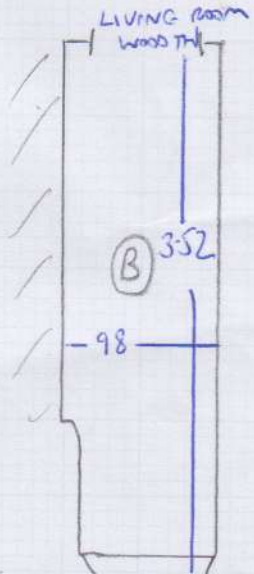

Job No: F26354
 Name: OVENDEN
 Address: 22 NORLAND SQUARE
 W11 4PU
 Ref:
 Sheet: 1 of 2

10-20 x 4.00 = 40.80m²

WESTEND MUSHROOM

VELVET

WESTEX CARPETS

Job No: ~~144444~~ F26354
 Name: OVENDEN
 Address: 22 NORLAND SQUARE
 W11 4PU
 Tel:
 Sheet: 2 of 2

- 7 STRS 83x47
- 1 W 93x55
 - 2 W 115x60
 - 3 W 105x70
 - 4 W 71x53
- (WOOD LANDING)

- WOOD LANDING
- 5 W 90x53
 - 6 W 112x58
 - 7 W 110x67
 - 8 W 77x53
- 7 STRS 82
- 9 W 110x77
 - 10 W 108x78
 - 11 W 92x66

- 4 STRS 72
- 11 W 73x47
 - 12 W 92x58
 - 13 W 96x68
 - 14 W 73x70 + 64x33
 - 15 W 87x55
 - 16 W 100x70
 - 17 W 90x67
 - 18 W 73x46
- 8 STRS 75

West End Prestige
 Ermine
 3-60 x 3-66