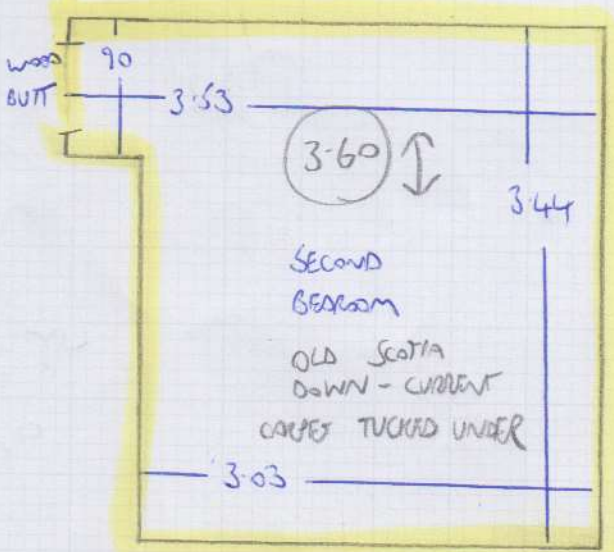

Job No: F26354
 Name: OVENDEN
 Address: 22 NORLAND SQUARE
 W11 4PU
 Ref:
 Sheet: 1 of 2

10-20 x 4.00 = 40.80m²

WESTEND MUSHROOM

VELVET

WESTEX CARPETS

Job No: ~~144444~~ F26354
 Name: OVENDEN
 Address: 22 NORLAND SQUARE
 W11 4PU
 Tel:
 Sheet: 2 of 2

- 7 STRS 83x47
- 1 W 93x55
 - 2 W 115x60
 - 3 W 105x70
 - 4 W 71x53
- (WOOD LANDING)

- WOOD LANDING
- 5 W 90x53
 - 6 W 112x58
 - 7 W 110x67
 - 8 W 77x53
- 7 STRS 82
- 9 W 110x77
 - 10 W 108x78
 - 11 W 92x66

- 4 STRS 72
- 11 W 73x47
 - 12 W 92x58
 - 13 W 96x68
 - 14 W 73x70 + 64x33
 - 15 W 87x55
 - 16 W 100x70
 - 17 W 90x67
 - 18 W 73x46
- 8 STRS 75

West End Prestige
 Ermine
 3-60 x 3-66