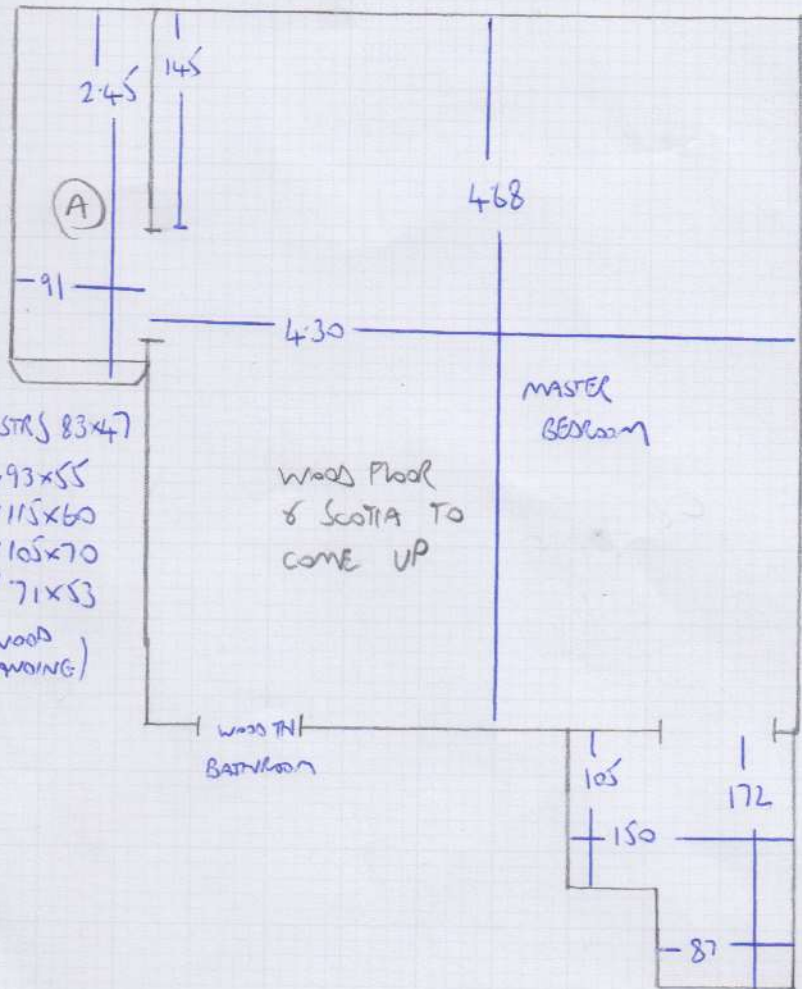

Job No: F26354
 Name: OVENDEN
 Address: 22 NORLAND SQUARE
 W11 4PU
 Ref:
 Sheet: 1 of 2

10-20 x 4.00 = 40.80m²

WESTEND MUSHROOM

VELVET

WESTEX CARPETS

Job No: ~~144444~~ F26354
 Name: OVENDEN
 Address: 22 NORLAND SQUARE
 W11 4PU
 Tel:
 Sheet: 2 of 2

- 7 STRS 83x47
- 1 W 93x55
 - 2 W 115x60
 - 3 W 105x70
 - 4 W 71x53
- (WOOD LANDING)

- WOOD LANDING
- 5 W 90x53
 - 6 W 112x58
 - 7 W 110x67
 - 8 W 77x53
- 7 STRS 82
- 9 W 110x77
 - 10 W 108x78
 - 11 W 92x66

- 4 STRS 72
- 11 W 73x47
 - 12 W 92x58
 - 13 W 96x68
 - 14 W 73x70 + 64x33
 - 15 W 87x55
 - 16 W 100x70
 - 17 W 90x67
 - 18 W 73x46
- 8 STRS 75

West End Prestige
 Ermine
 3-60 x 3-66