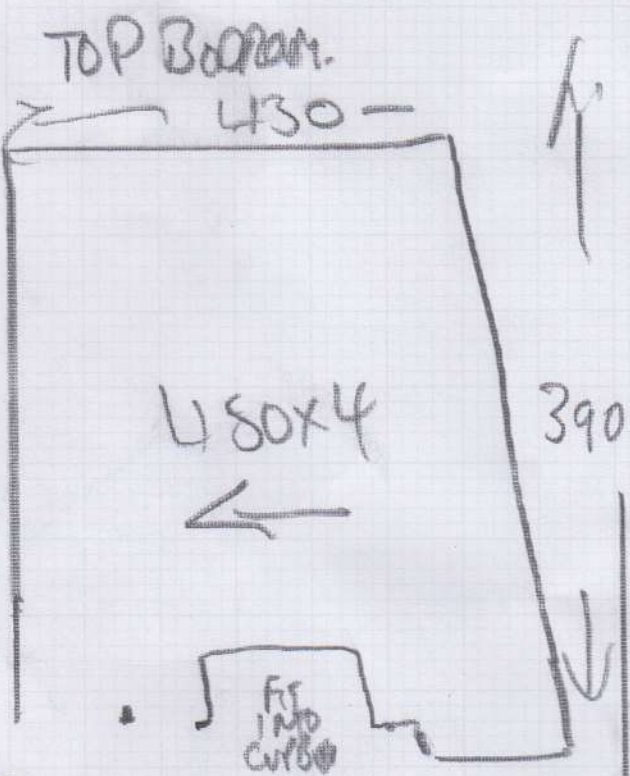

F 26364
 CHARLOTTE BANFFYLOE
 2 HORNER ROAD
 LONDON SW6SEE
 01488-664285
 1 of 2

460 X 500

23^D

Havana 197

4.60m x 5.00m

520 X 4

20-80

ALL WALL RING

micarper

Job No: F26364
 Name: CHARLOTTE RAMPFYLAE
 Address: 2 HURDLE ROAD
 LONDON SW6 5EE
 01458 669285
 Sheet: 2 of 2

Old Down
 Full
 Number

UNDERWAY CUT
 BY DOWN?

Ment 50 OLD DOWN FUR

- R602 - 30 x 72
- XW1 55 x 73 +
- XW2 65 x 90 +
- XW3 56 x 56 +
- XST (5) 45 x 60
- XW4 55 x 70 +
- XW5 60 x 90 +
- W6 65 x 65 +
- XDAYS 50 x 95

MIDDLE BO 3-10

- W7 72 x 100 X
- W8 80 x 80 X
- X 1/2 L 140 x 50 X
- SAPLES
- X (10) 40 x 75
- X DAYS 50 x 80

12
 PWD
 DR