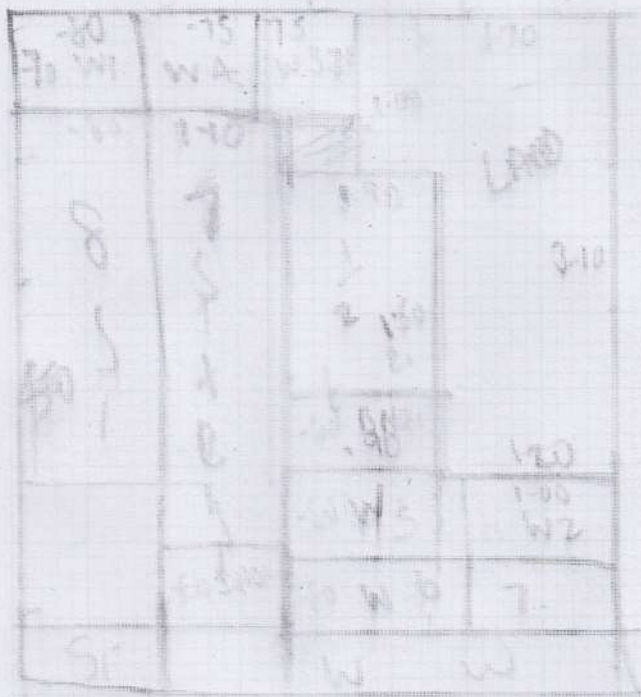

F 26364
 CHARLOTTE BANFFYLOE
 2 HORNER ROAD
 LONDON SW6SEE
 01488-664285
 1 of 2

460 X 500

23^D

Havana 197

4.60m x 5.00m

520 X 4

20-80

ALL WALL RING

micarper

Job No: F26364
 Name: CHARLOTTE RAMPFYLAE
 Address: 2 HURDLE ROAD
 LONDON SW6 5EE
 01458 669285
 Sheet: 2 of 2

Old Down
 Full
 Number

UNDERWAY CUT
 BY DOWN?

Ment 50 OLD DOWN FUR

- R602 - 30 x 72
- XW1 55 x 73 +
- XW2 65 x 90 +
- XW3 56 x 56 +
- XST (5) 45 x 60
- XW4 55 x 70 +
- XW5 60 x 90 +
- W6 65 x 65 +
- XDAYS 50 x 95

MIDDLE BO 3-10

- W7 72 x 100 X
- W8 80 x 80 X
- X 1/2 L 140 x 50 X
- SAPLES
- X (10) 40 x 75
- X DAYS 50 x 80

12
 PWD
 DR