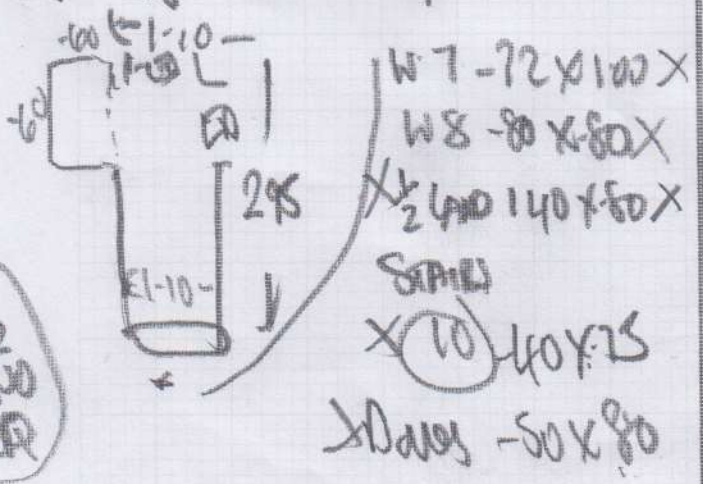

F 26364
 CHARLOTTE BANFFYLOE
 2 HORNER ROAD
 LONDON SW6SEE
 01488-664285
 1 of 2

460 X 500

23^D

Havana 197

4.60m x 5.00m

520 X 4

20-80

ALL WALL RING

micarper

Job No: F26364
 Name: CHARLOTTE RAMPFYLAE
 Address: 2 HURDLE ROAD
 LONDON SW6 5EE
 01458 669285
 Sheet: 2 of 2

Old Down
 Full
 Number

UNDERWAY CUT
 BY DOWN?

Ment 50 OLD DOWN FUR

- R602 - 30 x 72
- XW1 55 x 73 +
- XW2 65 x 90 +
- XW3 56 x 56 +
- XST (5) 45 x 60
- XW4 55 x 70 +
- XW5 60 x 90 +
- W6 65 x 65 +
- XDAYS 50 x 95

MIDDLE BO 3-10

- W7 72 x 100 X
- W8 80 x 80 X
- X 1/2 L 140 x 50 X
- SAPLES
- X (10) 40 x 75
- X DAYS 50 x 80

12
 PWD
 DR