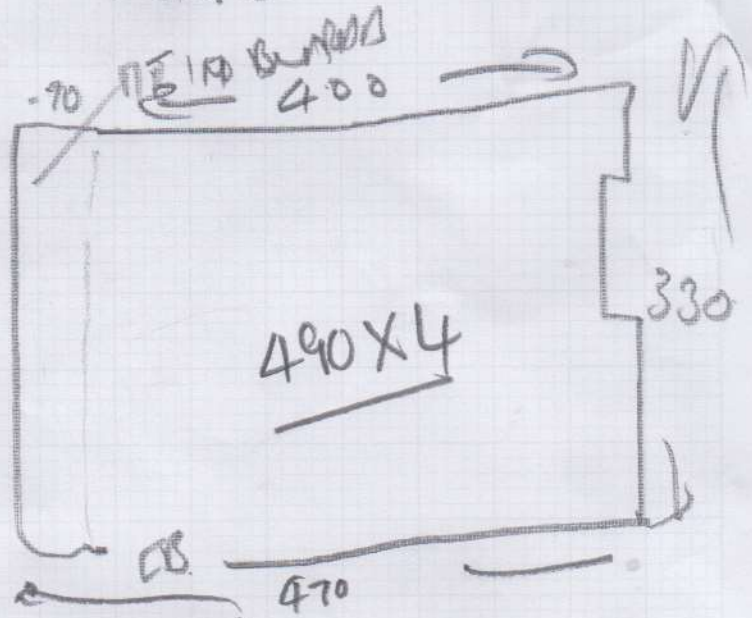

F 26364
 CHARLOTTE BANFFYLOE
 2 HORNER ROAD
 LONDON SW6SEE
 01488-664285
 1 of 2

460 X 500

23^D

Havana 197

4.60m x 5.00m

520 X 4

20-80

ALL WALL RING

micarper

Job No: F26364
 Name: CHARLOTTE RAMPFYLAE
 Address: 2 HURDLE ROAD
 LONDON SW6 5EE
 01458 669285
 Sheet: 2 of 2

Old Down
 Full
 Number

UNDERWAY CUT
 BY DOWN?

Ment 50 OLD DOWN FUR

- R602 - 30 x 72
- XW1 55 x 73 +
- XW2 65 x 90 +
- XW3 56 x 56 +
- XST (5) 45 x 60
- XW4 55 x 70 +
- XW5 60 x 90 +
- W6 65 x 65 +
- XDAYS 50 x 95

MIDDLE BO 3-10

- W7 72 x 100 X
- W8 80 x 80 X
- X 1/2 L 140 x 50 X
- SAPLES
- X (10) 40 x 75
- X DAYS 50 x 80

12
 PWD
 DR