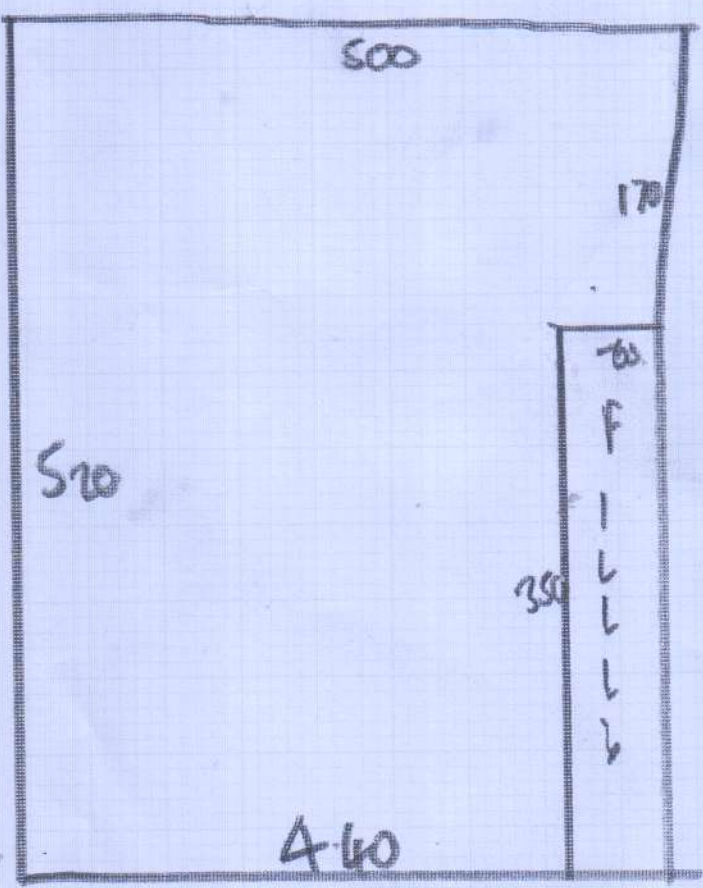

F26336
Collins
20 Chiddingstone
Street, SW6 3TG

1 of 1

USE GRIPPER

2M GRIPPER

LEIS BORDS

2X FURNITURE

S20X5
FINE WORCESTER TWILT
FW & B AIRTON PALM.
FORMALUX WOODWAY
6 M GRIPPER.
2M SLAM
SLAM DODGEWAY
MOVE FURNITURE X3
WYHT + DULAS
1 SINGLE AND