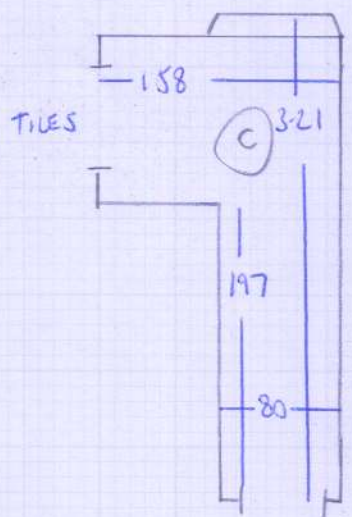

Job No: F26369
 Name: LAHOZ
 Address: 50 ALVESTREE ROAD
 SW6 6AE

1 of 1

MAT 81 x 88
 + TRF

- 1 W 82x57
- 2 W 103x63
- 3 W 70x66
- 4 W 83x59
- 5 W 102x64
- 6 W 70x64
- 5 STRS 74
- 7 W 80x53
- 8 W 102x57
- 9 W 105x45

2 STRS 74

- 11 STRS 74
- BN 90x45
- GIF

6.90m x 4.00m
 West Village
 Perry