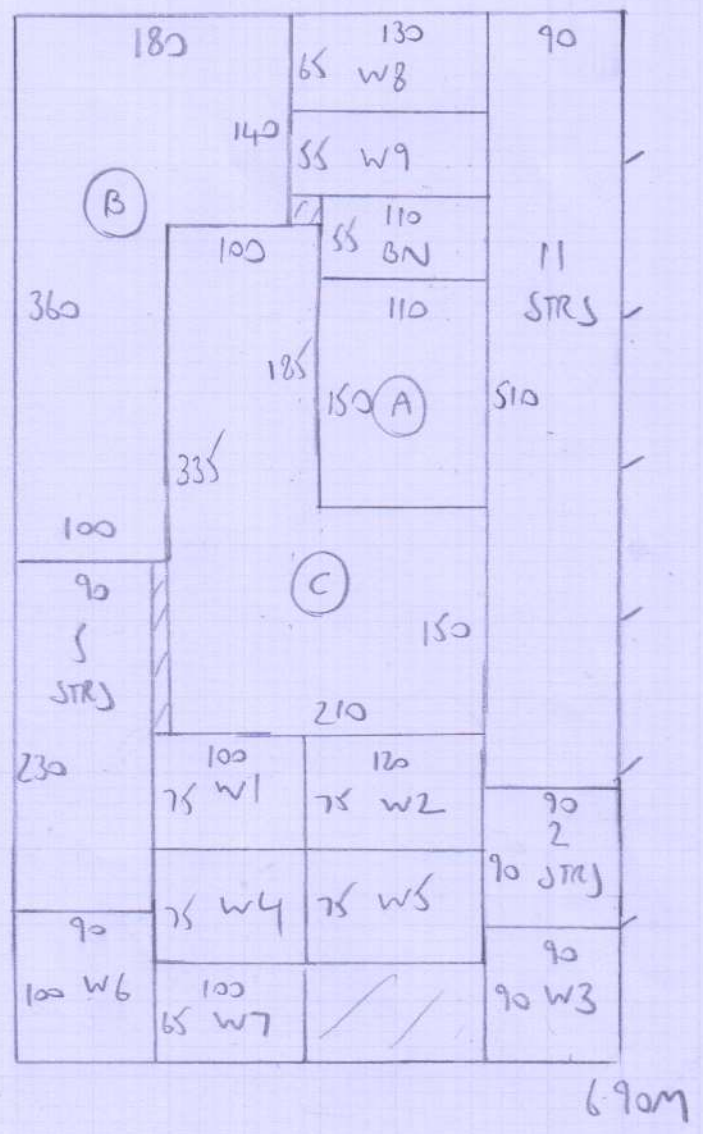

Job No: F26369
 Name: LAHOZ
 Address: 50 ALVESTREE ROAD
 SW6 6AE

1 of 1

MAT 81 x 88
 + TRF

- 1 W 82x57
- 2 W 103x63
- 3 W 70x66
- 4 W 83x59
- 5 W 102x64
- 6 W 70x64
- 5 STRS 74
- 7 W 80x53
- 8 W 102x57
- 9 W 105x45

2 STRS 74

- 11 STRS 74
- BN 90x45
- GIF

6.90m x 4.00m
 West Village
 Perry