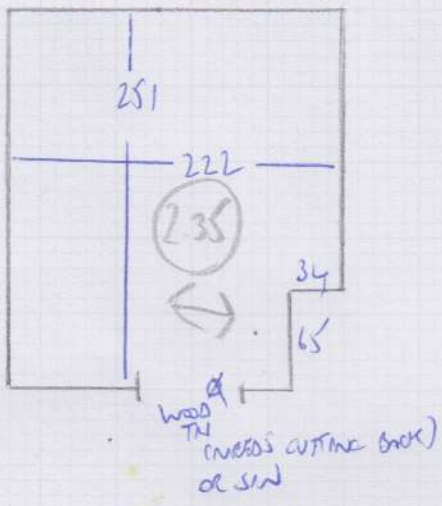

Job No: F26370  
Name: UNWIN  
Address: 218 OVERSTONE ROAD  
WB 0AA  
Tel:  
Sheet: 1 OF 1

TRAMORE  
PLAINS  
TP-517  
2-35 x 4MTR  
3-15 x 4MTR

SECURA 2123  
2-40 x 3MTR

↓  
CUT DOWN TO  
2-40 x 1-SOM

7250  
715