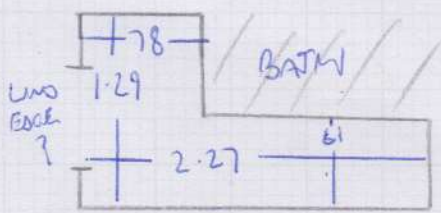

Job No: F26370  
Name: UNWIN  
Address: 218 OVERSTONE ROAD  
WB 0AA  
Tel:  
Sheet: 1 OF 1

TRAMORE  
PLAINS  
TP-517  
2-35 x 4MTR  
3-15 x 4MTR

SECURA 2123  
2-40 x 3MTR

↓  
CUT DOWN TO  
2-40 x 1-SOM

7250  
715