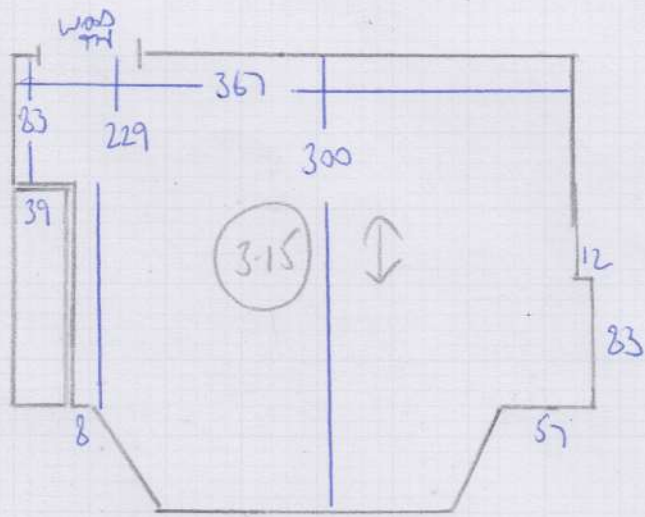

Job No: F26370  
Name: UNWIN  
Address: 218 OVERSTONE ROAD  
WB 0AA  
Tel:  
Sheet: 1 OF 1

TRAMORE  
PLAINS  
TP-517  
2-35 x 4MTR  
3-15 x 4MTR

SECURA 2123  
2-40 x 3MTR

↓  
CUT DOWN TO  
2-40 x 1-SOM

7250  
715