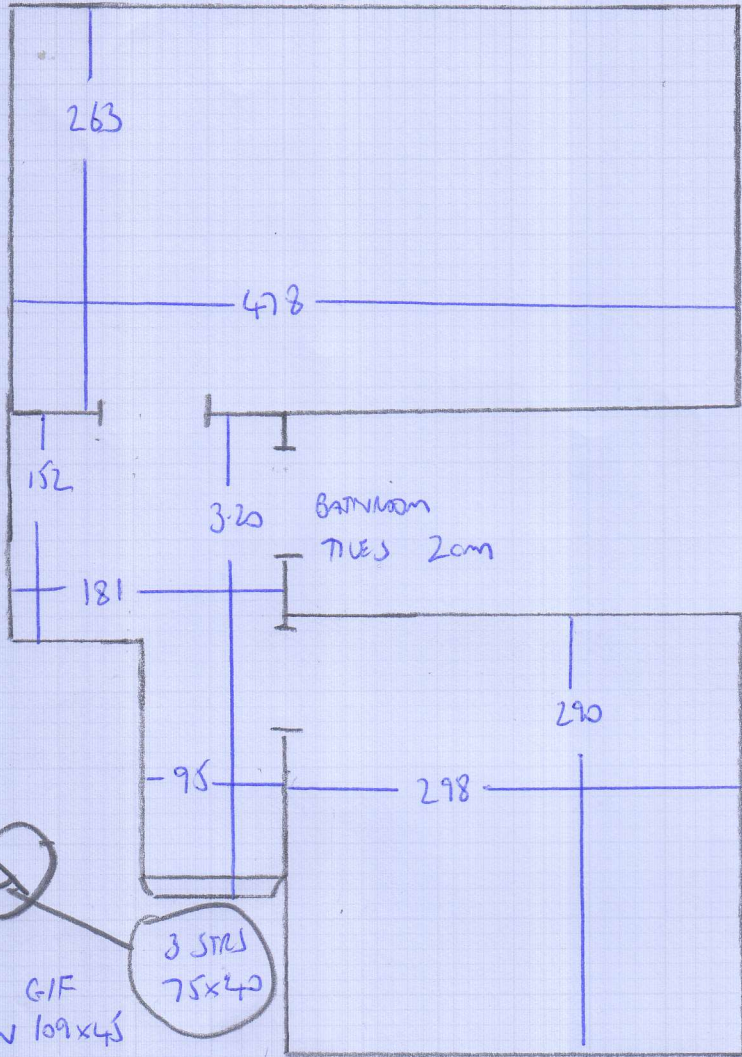

Job No: F26376
 Name: TAYLOR
 Address: 27 SHERBROOKE ROAD
 SW6 7QJ
 Tel:
 Sheet: 1 of 4

MONTROUX 323
 9.20x5
 7.90x5

9.20
 7.90
 17.10m x 5.00m = 84.5m²

Job No: F26576
Name: TAYLOR
Address: 27 SHERBROOKE ROAD
SW6 7QJ
Sheet: 2 4

FIRST FLOOR

mrcarpets

Job No: F26376
Name: TANOR
Address: 27 SHEPSTONE RD
SW6 7QJ

Tel:
Sheet: 3 of 4

(A)
3 STRS
75x40
G/F
BN 109x45
11 STRS 84x40

4.30
3.00
2.00

Job No: F26376
Name: TAYLOR
Address: 27 SMERBROKE RD
SW6 7QJ

Sheet: 4 of 4

TOP FLOOR