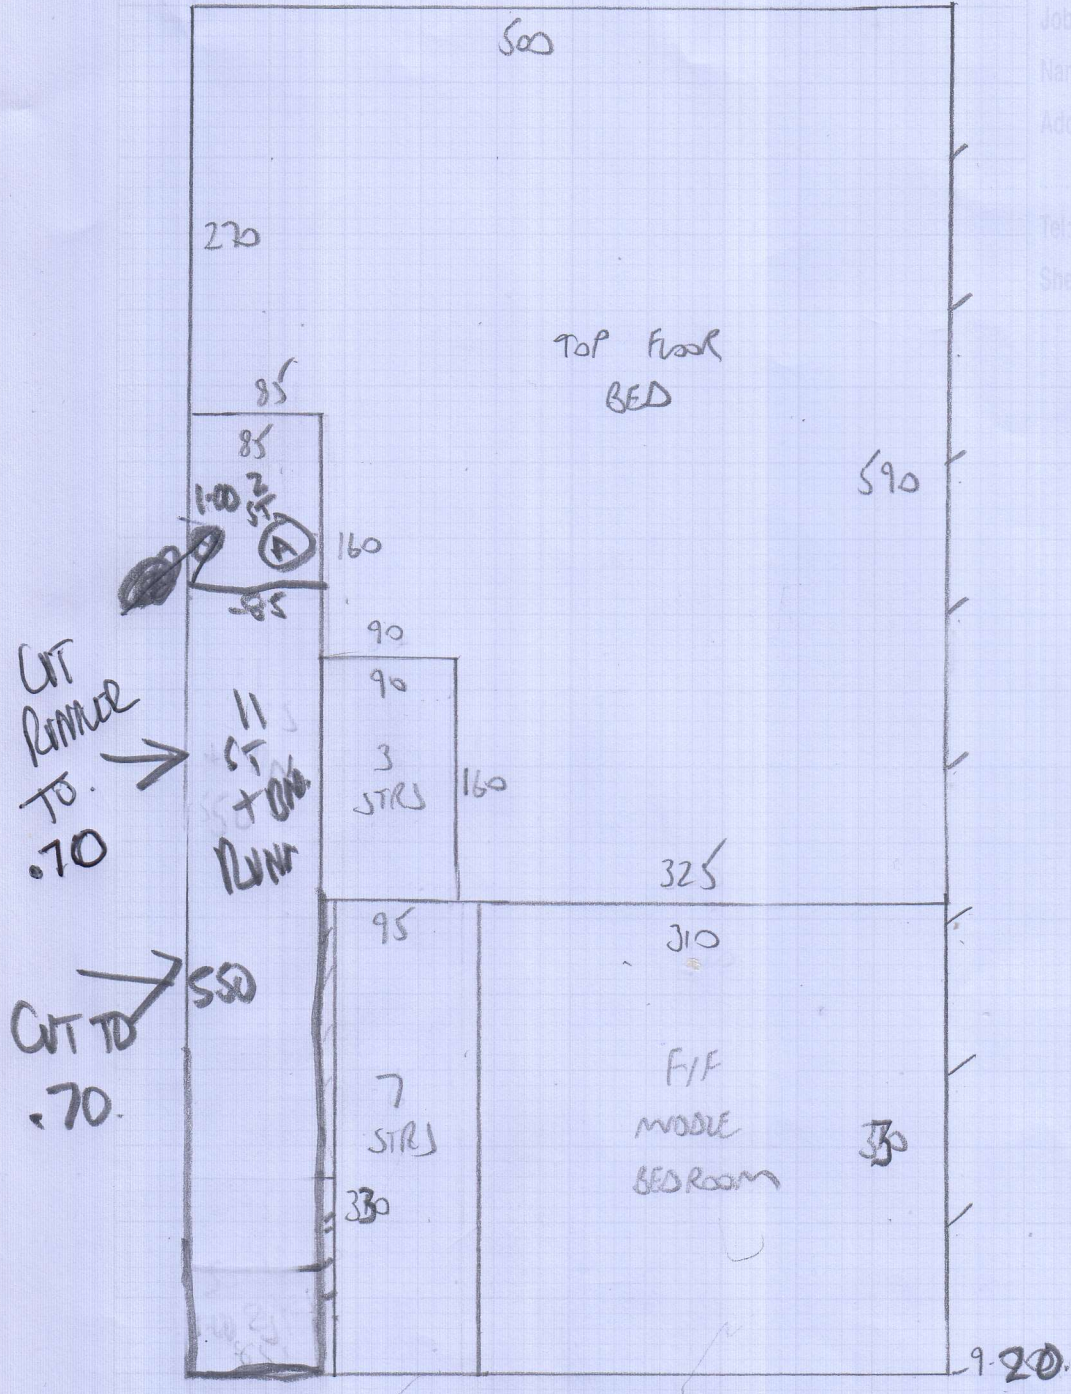

Job No: F26376
 Name: TAYLOR
 Address: 27 SHERBROOKE ROAD
 SW6 7QJ
 Tel:
 Sheet: 1 of 4

MONTROUX 323
 9.20x5
 7.90x5

9.20
 7.90
 17.10m x 5.00m = 84.5m²

Job No: F26576
Name: TAYLOR
Address: 27 SHERBROOKE ROAD
SW6 7QJ
Sheet: 2 4

FIRST FLOOR

mrcarpets

Job No: F26376
Name: TANOR
Address: 27 SHEPSTONE RD
SW6 7QJ

Tel:
Sheet: 3 of 4

(A)
3 STRS
75x40
G/F
BN 109x45
11 STRS 84x40

4.30
3.00
2.00

Job No: F26376
Name: TAYLOR
Address: 27 SMERBROKE RD
SW6 7QJ

Sheet: 4 of 4

TOP FLOOR