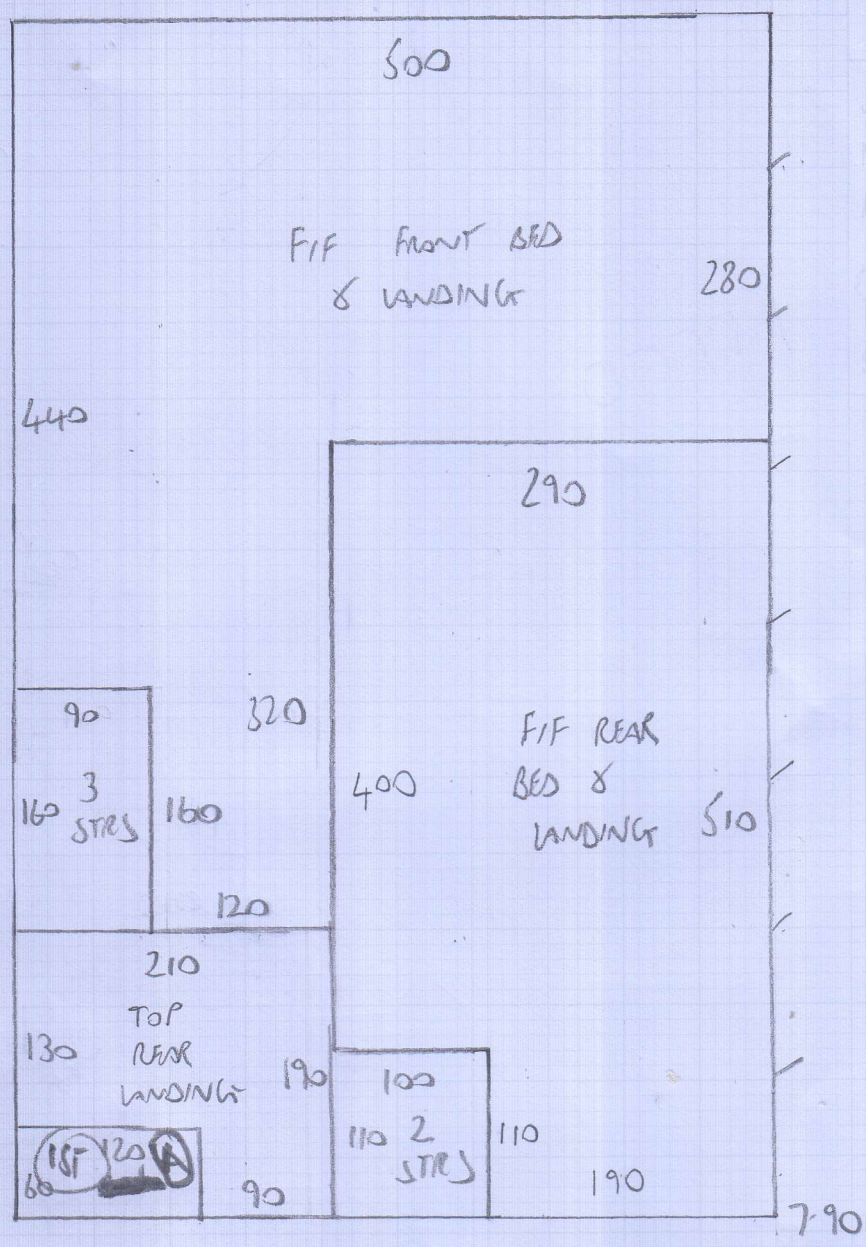

Job No: F26376
 Name: TAYLOR
 Address: 27 SHERBROOKE ROAD
 SW6 7QJ
 Tel:
 Sheet: 1 of 4

MONTROUX 323
 9.20x5
 7.90x5

9.20
 7.90
 17.10m x 5.00m = 84.5m²

Job No: F26576
Name: TAYLOR
Address: 27 SHERBROOKE ROAD
SW6 7QJ
Sheet: 2 4

FIRST FLOOR

mrcarpets

Job No: F26376
Name: TANOR
Address: 27 SHEPSTONE RD
SW6 7QJ

Tel:
Sheet: 3 of 4

(A)
3 STRS
75x40
G/F
BN 109x45
11 STRS 84x40

4.30
3.00
2.00

Job No: F26376
Name: TAYLOR
Address: 27 SMERBROKE RD
SW6 7QJ

Sheet: 4 of 4

TOP FLOOR