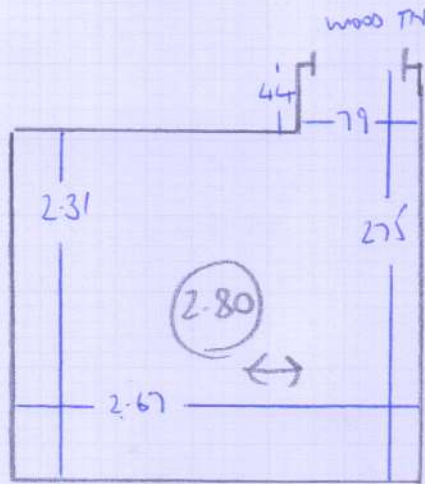

Job No: F26387  
Name: AMBRASIO  
Address: 15 REDCLIFFE STREET  
SW10 9DR

1 of 1

Pentillie  
Pen-115 Tyrolean Tea

$$2.80 \times 4.00 = 11.20$$

$$2.95 \times 5.00 = 14.75$$

---

$$25.95m^2$$