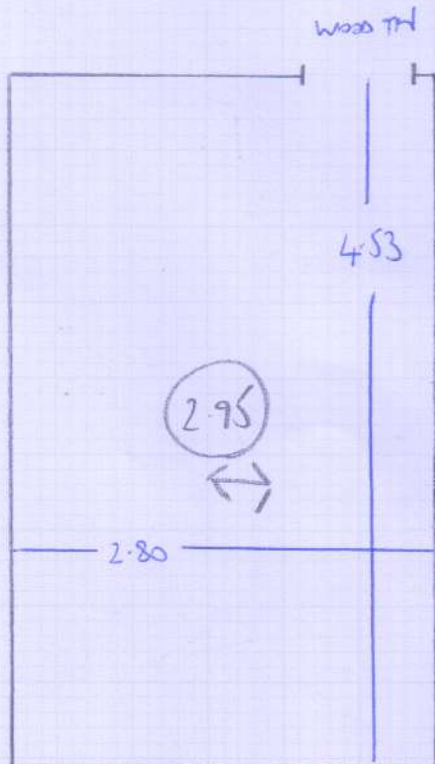

Job No: F26387  
Name: AMBRASIO  
Address: 15 REDCLIFFE STREET  
SW10 9DR

1 of 1

Pentillie  
Pen-115 Tyrolean Tea

$$2.80 \times 4.00 = 11.20$$

$$2.95 \times 5.00 = 14.75$$

---

$$25.95m^2$$