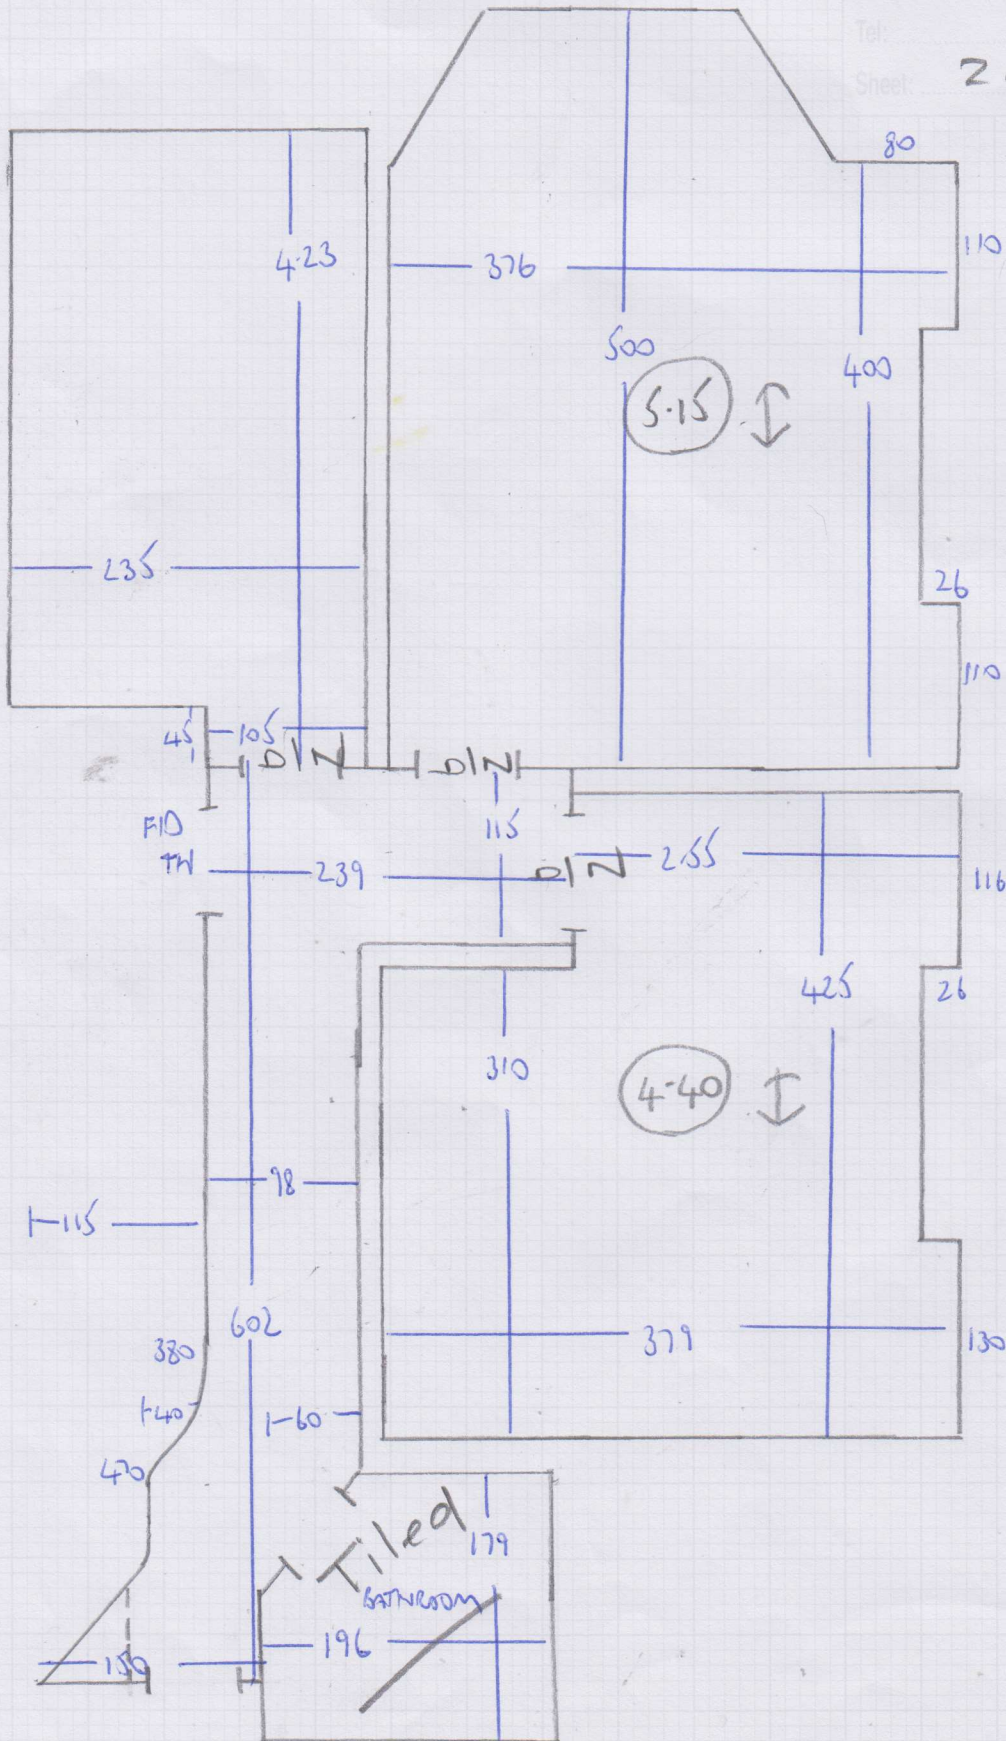

Job No: F26392  
Name: LINDSEAD LTD  
Address: 175 WIMBORNE MANOR  
WIMBORNE RD W9 2NQ  
Tel:  
Sheet: 1 OF 3

- 5.15 Front Room
  - 4.40 Bedroom
  - 6.20 Plan
  - 3.50 Dining
- 19.25 x 4.00m = 89.4m<sup>2</sup>

TRALEE 50  
TRA-5081

ROLL ORDERED  
26.90 x 4MTR

Job No: F26392  
Name: LINDSEAS LTD  
Address: 175 WYMERING MILLS RD  
WYMERING RD, W9 2NQ

Tel:  
Sheet: 2 of 3

Job No: F26392  
Name: LINDHEAD LTD  
Address: 175 WYMERING MANOR  
WYMERING RD W9 2NR  
Tel:  
Sheet: 3 of 3

2118  
POLISHED CONCRETE

SECURA VINYL  
4-000 x 4MTR

28-69