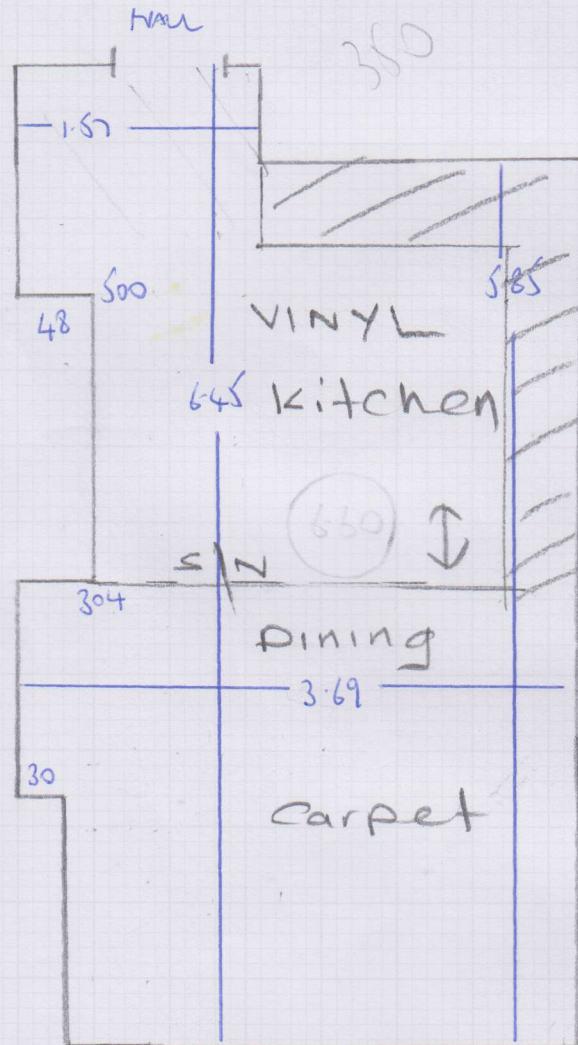

Job No: F26392  
Name: LINDSEAD LTD  
Address: 175 WIMBORNE MANOR  
WIMBORNE RD W9 2NQ  
Tel:  
Sheet: 1 OF 3

- 5.15 Front Room
  - 4.40 Bedroom
  - 6.20 Plan
  - 3.50 Dining
- 19.25 x 4.00m = 89.4m<sup>2</sup>

TRALEE 50  
TRA-5081

ROLL ORDERED  
26.90 x 4MTR

Job No: F26392  
Name: LINDSEAS LTD  
Address: 175 WYMERING MILLS RD  
WYMERING RD, W9 2NQ

Tel:  
Sheet: 2 of 3

Job No: F26392  
Name: LINDHEAD LTD  
Address: 175 WYMERING MANOR  
WYMERING RD W9 2NR  
Tel:  
Sheet: 3 of 3

2118  
POLISHED CONCRETE

SECURA VINYL  
4-000 x 4MTR

28-69