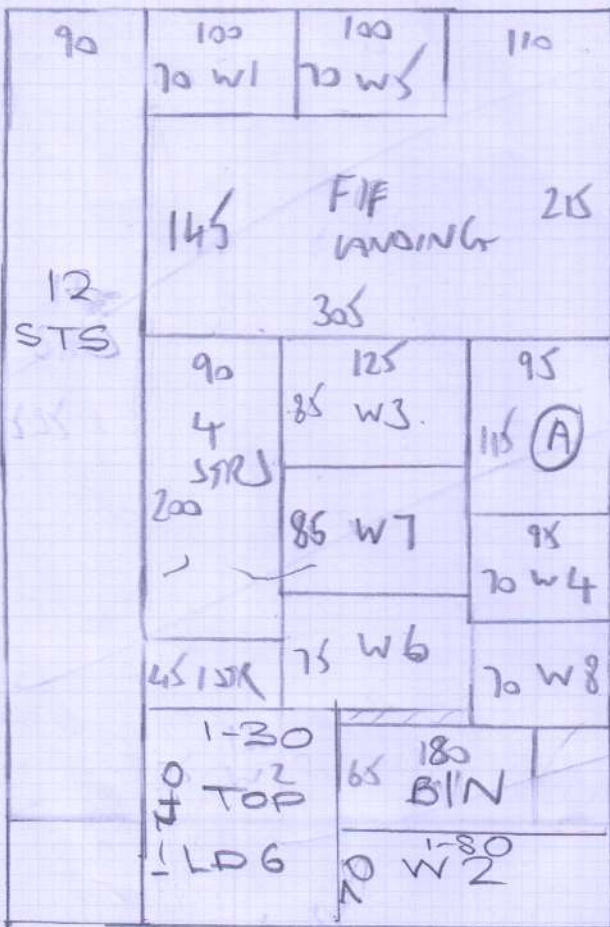

1ST FLOOR PLAN

mrcarpets
 Job No: F26406
 Name: ROSA
 Address: 105 RAINBOW RD
 W6 9JX
 Tel:
 Sheet: 1 of 2

FAUX SILK
 FAU-026
 6-00 x 4MTR

$9.70 \times 4.00 = 38.8m^2$

NT Phase RT

mrcarpet

Job No: F25750 F26406

Name: ROJIN

Address: 105 RANVOCHI ROAD
W6 95X

Sheet: 2 2

TOP FLOOR

Fitted F25750

SHIROKU SHI-07
4.35m x 4.00m
= 17.4m²

NOT LANDINGS!

- 1 STR 78x46 ✓
 - 1 W 87x57 ✓
 - 2 W 108x60 ✓
 - 3 W 108x76 ✓
 - 4 W 77x59 ✓
 - 4 STRS 77x46 ✓
 - 5 W 87x60 ✓
 - 6 W 107x60 ✓
 - 7 W 106x77 ✓
 - 8 W 78x60 ✓
 - 1 BN 94x45 ✓
- F/F

1 STR .69 ✓

- 11 STRS 77 ✓
 - 2 SQ BN 97x45 ✓
 - 3 BN 110x55 ✓
- G/F