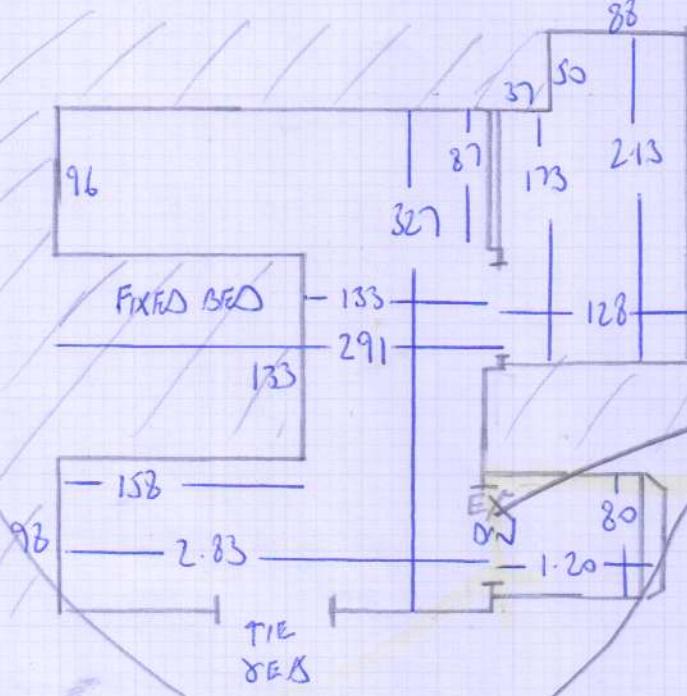

1ST FLOOR PLAN

mrcarpets
 Job No: F26406
 Name: ROSA
 Address: 105 RAINBOW RD
 W6 9JX
 Tel:
 Sheet: 1 of 2

FAUX SILK
 FAU-026
 6-00 x 4MTR

$9.70 \times 4.00 = 38.8m^2$

NT Phase RT

mrcarpet

Job No: F25750 F26406

Name: ROJIN

Address: 105 RANVOCHI ROAD
W6 95X

Sheet: 2 2

TOP FLOOR

Fitted F25750

SHIROKU SHI-07
4.35m x 4.00m
= 17.4m²

NOT LANDINGS!

- 1 STR 78x46 ✓
 - 1 W 87x57 ✓
 - 2 W 108x60 ✓
 - 3 W 108x76 ✓
 - 4 W 77x59 ✓
 - 4 STRS 77x46 ✓
 - 5 W 87x60 ✓
 - 6 W 107x60 ✓
 - 7 W 106x77 ✓
 - 8 W 78x60 ✓
 - 1 BN 94x45 ✓
- F/F

1 STR .69 ✓

- 11 STRS 77 ✓
 - 2 SQ BN 97x45 ✓
 - 3 BN 110x55 ✓
- G/F