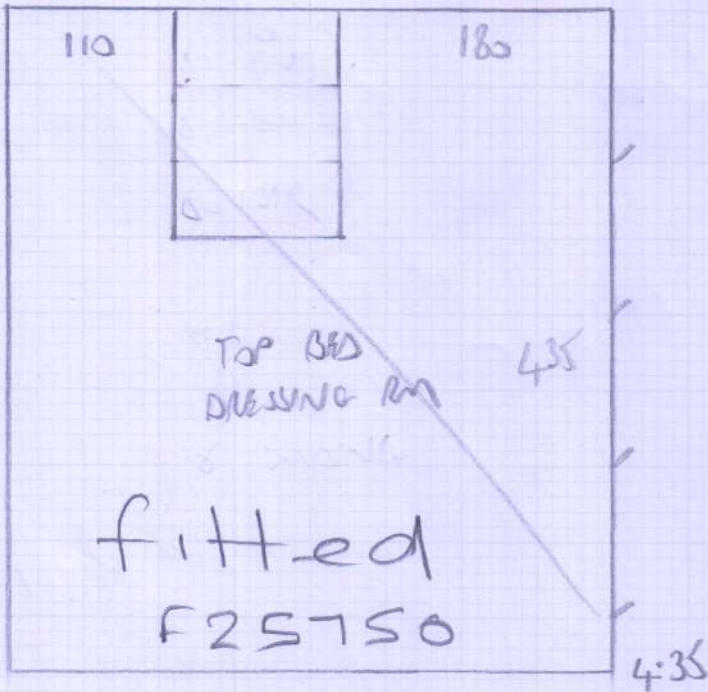

1ST FLOOR PLAN

mrcarpets
 Job No: F26406
 Name: ROSA
 Address: 105 RAINBOW RD
 W6 9JX
 Tel:
 Sheet: 1 of 2

FAUX SILK
 FAU-026
 6-00 x 4MTR

$9.70 \times 4.00 = 38.8m^2$

NT Phase RT

mrcarpet

Job No: F25750 F26406

Name: ROJIN

Address: 105 RANVOCHI ROAD
W6 95X

Sheet: 2 2

TOP FLOOR

Fitted F25750

SHIROKU SHI-07
4.35m x 4.00m
= 17.4m²

NOT LANDINGS!

- 1 STR 78x46 ✓
 - 1 W 87x57 ✓
 - 2 W 108x60 ✓
 - 3 W 108x76 ✓
 - 4 W 77x59 ✓
 - 4 STRS 77x46 ✓
 - 5 W 87x60 ✓
 - 6 W 107x60 ✓
 - 7 W 106x77 ✓
 - 8 W 78x60 ✓
 - 1 BN 94x45 ✓
- F/F

1 STR .69 ✓

- 11 STRS 77 ✓
 - 2 SQ BN 97x45 ✓
 - 3 BN 110x55 ✓
- G/F