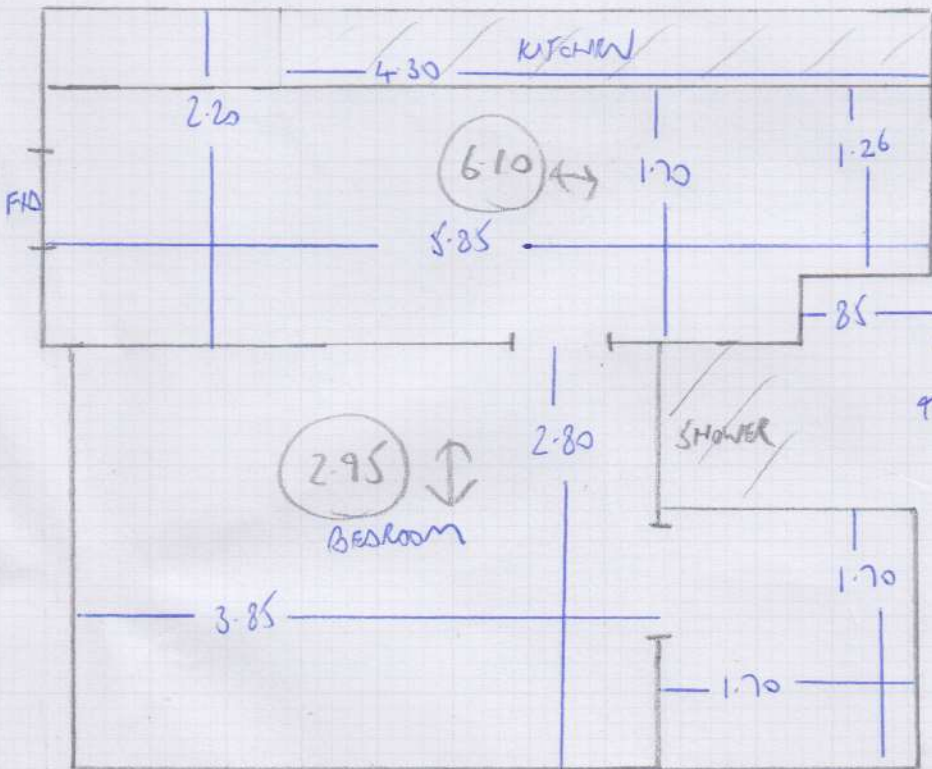

TOP FLOOR

F26410
 CUMMING
 14 COMERAGH NEWS
 WITH 9HW

GROUND FLOOR

610 x 2.00

2.00 x 2.00

mrcarpet
 Job No: F26410
 Name: CUMMING
 Address: 14 COMERACH MEWS
 W14 9HW
 Tel:
 Sheet: 1 of 2

5.20m Plan
 2.95m Bedroom
 $8.15m \times 5.00m = 40.75m^2$
 Enagall 124

TOP FLOOR

Job Ref: FZ6410
 Name: CUMMING
 Address: 14 COMERAGH MEWS
 W14 9HW
 Tel:
 2 of 2

GROUND FLOOR

6-10 X 2-00
 STAIRS UP TO FIRST FLOOR
 2-00 X 2-00