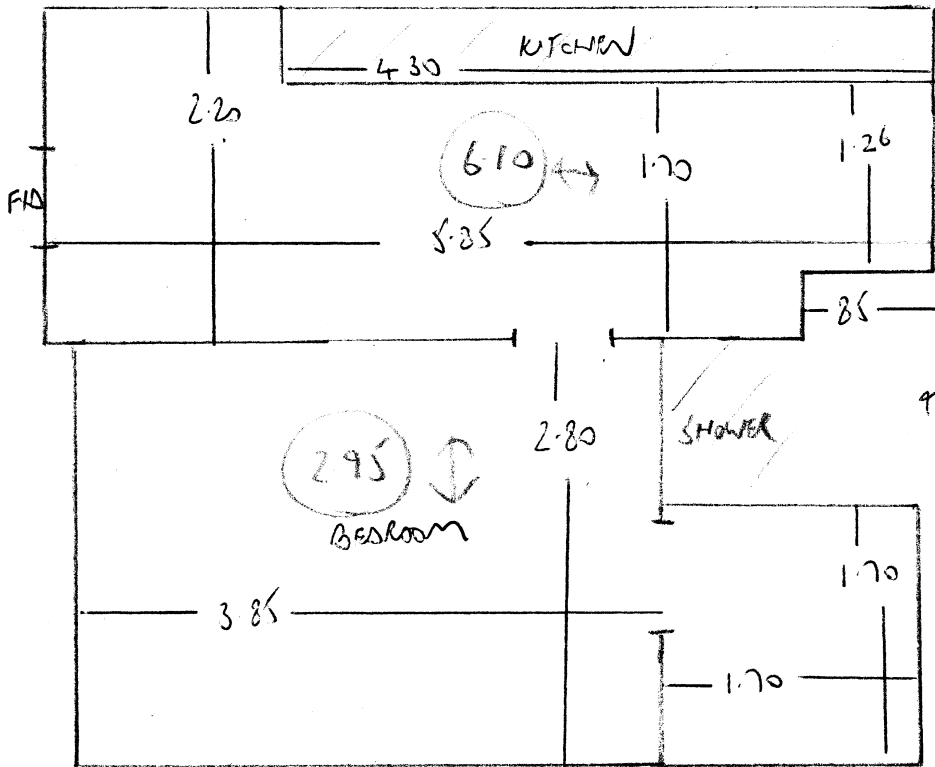

TOP FLOOR

F26410
 CUMMING
 14 COMERAGH NEWS
 WITH 9HW

GROUND FLOOR

610 x 2.00

2.00 x 2.00

mrcarpet
 Job No: F26410
 Name: CUMMING
 Address: 14 COMERACH MEWS
 W14 9HW
 Tel:
 Sheet: 1 of 2

5.20m Plan
 2.95m Bedroom
 $8.15m \times 5.00m = 40.75m^2$
 Enagall 124

TOP FLOOR

Job Ref: FZ6410
 Name: CUMMING
 Address: 14 COMERAGH MEWS
 W14 9HW
 Tel:
 2 of 2

GROUND FLOOR

6-10 X 2-00
 STAIRS UP TO FIRST FLOOR
 2-00 X 2-00