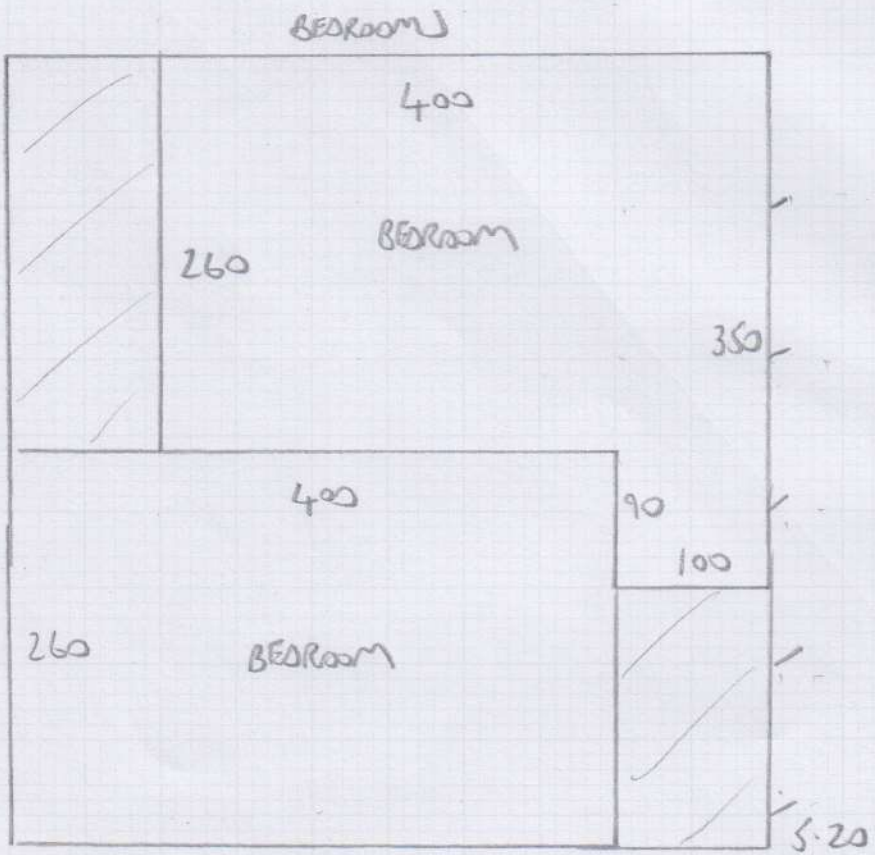

TOP FLOOR

F26410
 CUMMING
 14 COMERAGH NEWS
 WITH 9HW

GROUND FLOOR

610 x 2.00

2.00 x 2.00

mrcarpet
 Job No: F26410
 Name: CUMMING
 Address: 14 COMERACH MEWS
 W14 9HW
 Tel:
 Sheet: 1 of 2

5.20m Plan
 2.95m Bedroom
 $8.15m \times 5.00m = 40.75m^2$
 Enagall 124

TOP FLOOR

Job Ref: FZ6410
 Name: CUMMING
 Address: 14 COMERAGH MEWS
 W14 9HW
 Tel:
 2 of 2

GROUND FLOOR

6-10 X 2-00
 STAIRS UP TO FIRST FLOOR
 2-00 X 2-00