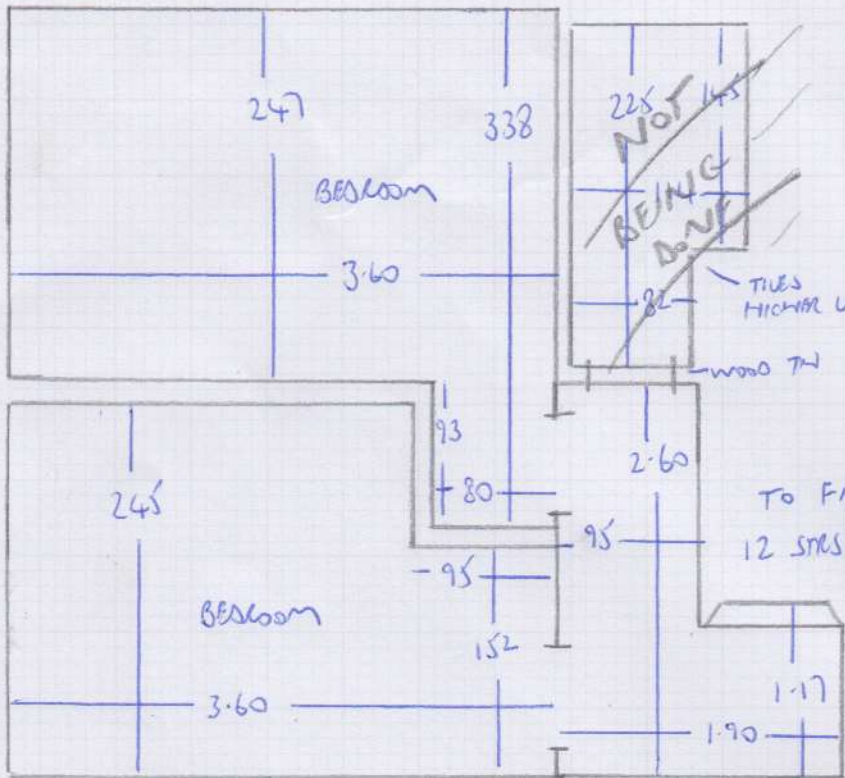

TOP FLOOR

F26410
 CUMMING
 14 COMERAGH NEWS
 WITH 9HW

GROUND FLOOR

610 x 2.00

2.00 x 2.00

mrcarpet
 Job No: F26410
 Name: CUMMING
 Address: 14 COMERACH MEWS
 W14 9HW
 Tel:
 Sheet: 1 of 2

5.20m Plan
 2.95m Bedroom
 $8.15m \times 5.00m = 40.75m^2$
 Enagall 124

TOP FLOOR

Job Ref: FZ6410
 Name: CUMMING
 Address: 14 COMERAGH MEWS
 W14 9HW
 Tel:
 2 of 2

GROUND FLOOR

6-10 X 2-00
 STAIRS UP TO FIRST FLOOR
 2-00 X 2-00