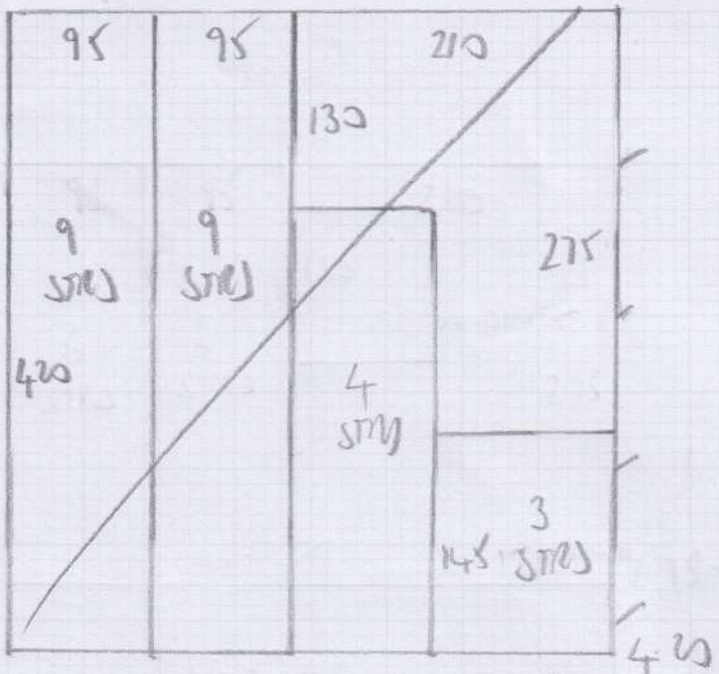

TOP FLOOR

F26410
 CUMMING
 14 COMERAGH NEWS
 WITH 9HW

GROUND FLOOR

610 x 2.00

2.00 x 2.00

mrcarpet
 Job No: F26410
 Name: CUMMING
 Address: 14 COMERACH MEWS
 W14 9HW
 Tel:
 Sheet: 1 of 2

5.20m Plan
 2.95m Bedroom
 $8.15m \times 5.00m = 40.75m^2$
 Enagall 124

TOP FLOOR

Job Ref: FZ6410
 Name: CUMMING
 Address: 14 COMERAGH MEWS
 W14 9HW
 Tel:
 2 of 2

GROUND FLOOR

6-10 X 2-00
 STAIRS UP TO FIRST FLOOR
 2-00 X 2-00