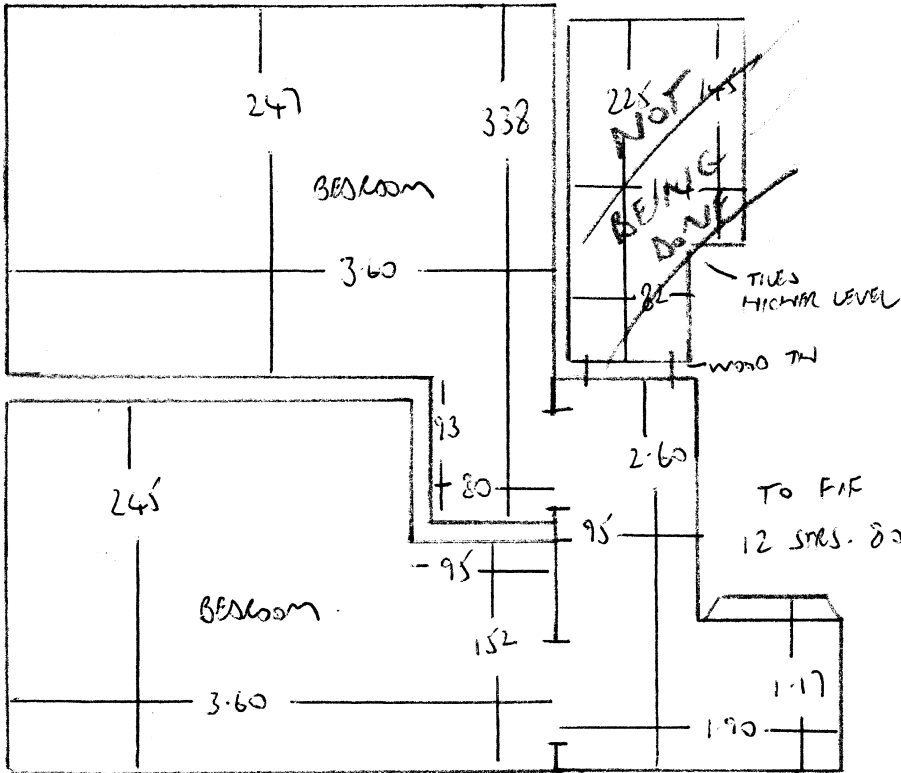

TOP FLOOR

F26410
 CUMMING
 14 COMERAGH NEWS
 WITH 9HW

GROUND FLOOR

610 x 2.00

2.00 x 2.00

mrcarpet
 Job No: F26410
 Name: CUMMING
 Address: 14 COMERACH MEWS
 W14 9HW
 Tel:
 Sheet: 1 of 2

5.20m Plan
 2.95m Bedroom
 $8.15m \times 5.00m = 40.75m^2$
 Enagall 124

TOP FLOOR

Job Ref: FZ6410
 Name: CUMMING
 Address: 14 COMERAGH MEWS
 W14 9HW
 Tel:
 2 of 2

GROUND FLOOR

6-10 X 2-00
 STAIRS UP TO FIRST FLOOR
 2-00 X 2-00