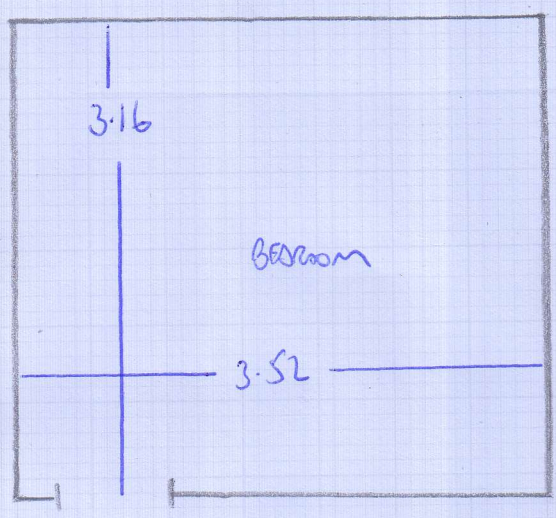

Job No: F264VI
Name: NISSEN
FIAT 7
Address: 38 GLESTAVES ROAD
W14 9NU
Tel: 07836-280744
Sheet: 1 of 1

HIGH TRUS
BUNDLE TO BUND UP
FLOOR LEVEL SO 15mm LOWER

MAPLES MAP-RO7
3.30x4.

SISAL /
ORIGINAL ALUMINUM
5.45x4