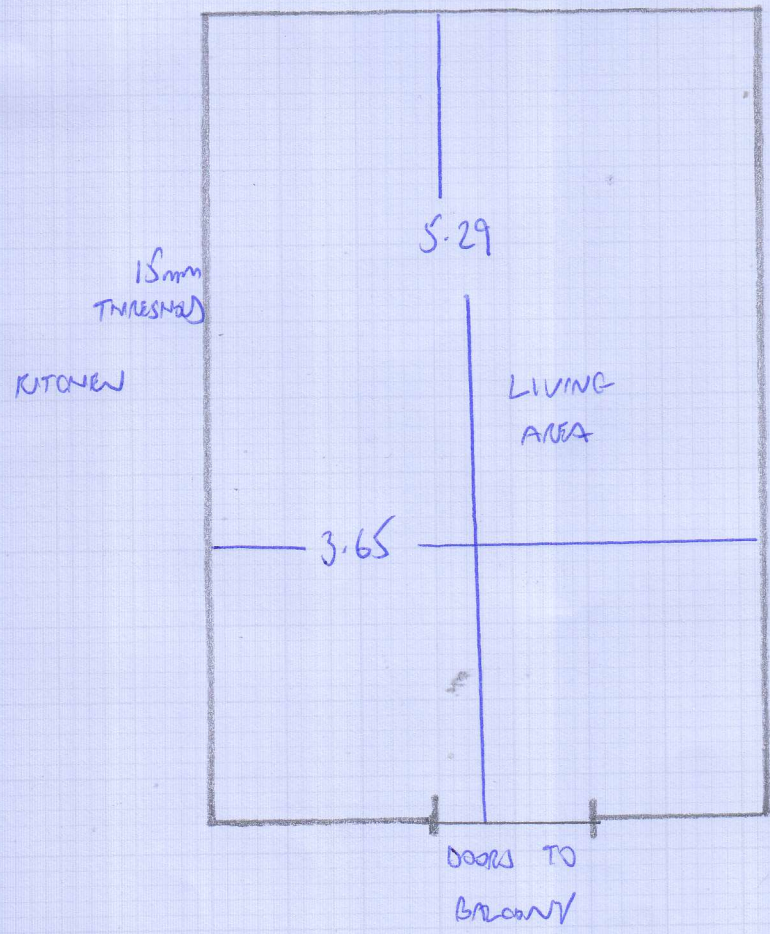

Job No: F264VI
Name: NISSEN
FIAT 7
Address: 38 GLESTAVES ROAD
W14 9NU
Tel: 07836-280744
Sheet: 1 of 1

HIGH TRUS
BUNDLE TO BUND UP
FLOOR LEVEL SO 15mm LOWER

MAPLES MAP-RO7
3.30x4.

SISAL /
ORIGINAL ALUMINUM
5.45x4