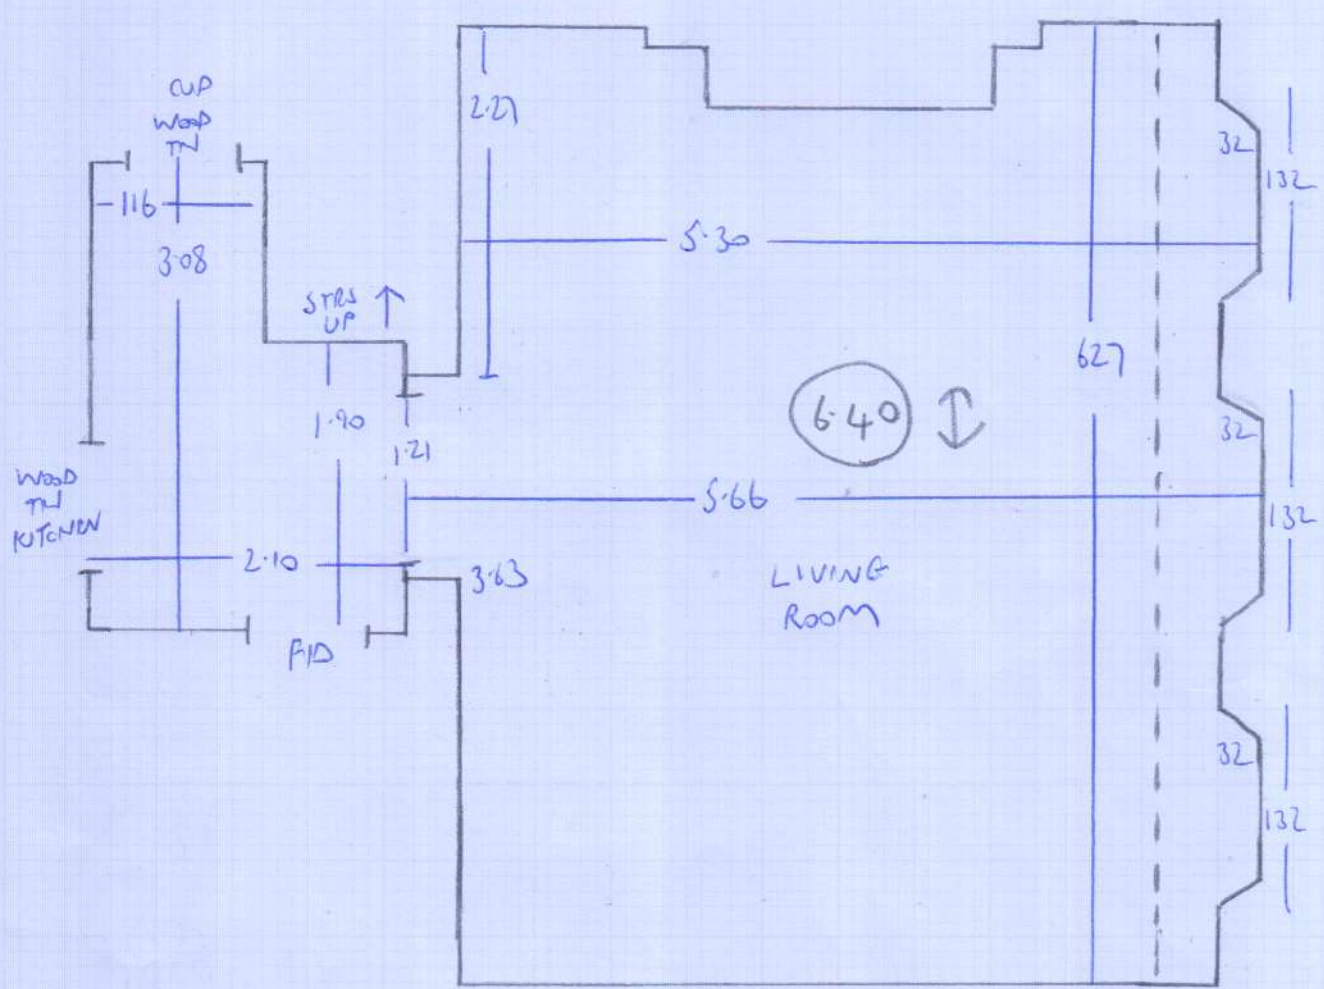

Job No: ~~F26413~~ F26413
 Name: ~~HANSEN~~ Luecker
 Address: 38 MONTAGU SQUARE
 WITH 2LL
 Tel:
 Sheet: 1 of 3

Goodwood
 GOO-214

6-40 - LIV RM
 4-20 - BED
 6-40 } CIP
 4-15 }

 21-15 x 5-00m
 = 105.75m²

Job No: ~~E26388~~ F26413
 Name: ~~FIONTER~~ Luecker
 Address: 38 MONTAGU SQUARE
 WITH 2LL
 Sheet: 2 of 3

ROLL BREAKDOWN

Job No: F26413
Customer Name: Luecker
Carpet: Goodwood Velvet
Colour: GOO-214

Roll 1 - 25.00m x 5.00m ordered from Lano

Living Room	6.40m x 5.00m
Bedroom	4.20m x 5.00m
Cutting Plan 1	6.40m x 5.00m
Cutting Plan 2	4.15m x 5.00m
=====	
Total	21.15m x 5.00m