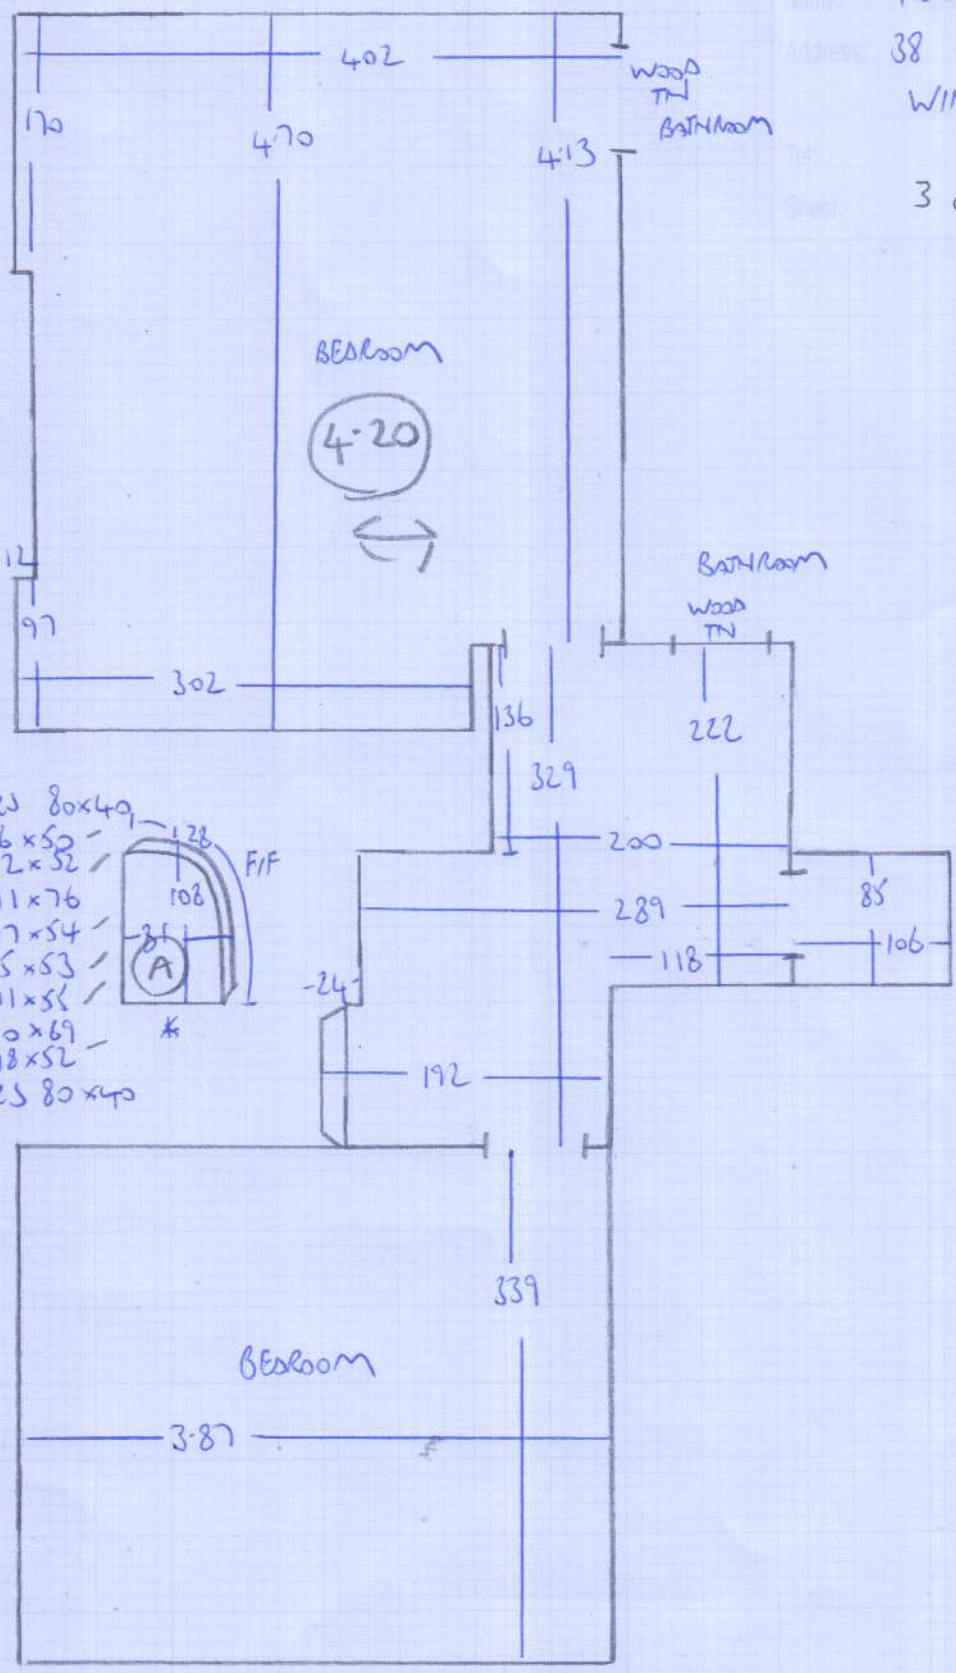

Job No: ~~F26588~~ F26413
Name: ~~HUTTER~~ Luecker
Address: 38 MONTAGU SAUNDERS
WITH 2LL
Sheet: 3 of 3