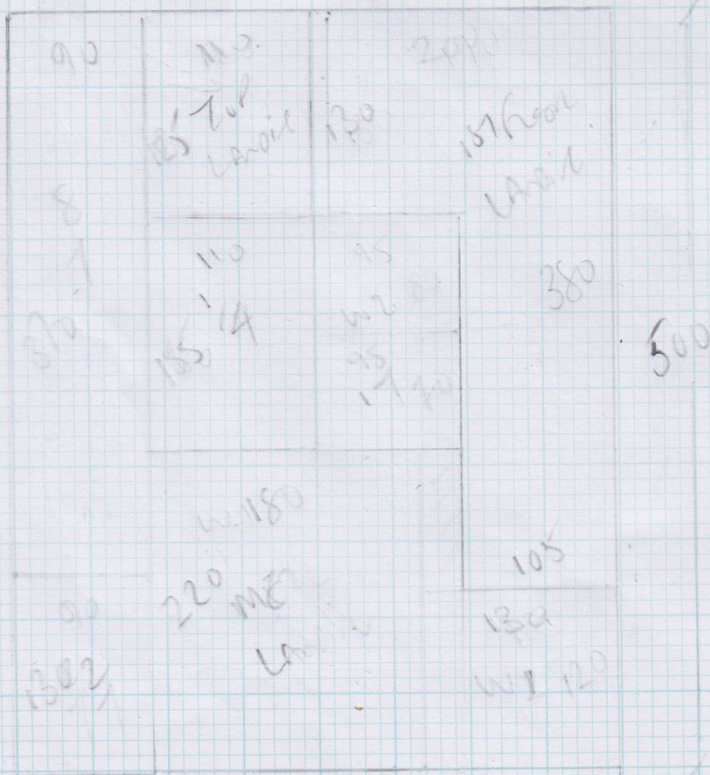

Job No: F26424
 Name: GOOLNIK
 Address: 45 AUSTIN RD
 SWB 6AD
 Tel: _____
 Sheet: 1 of 2

WEST VILLAGE
 (PERRY)
 7-00 x 4MTR

REAR BEDROOM
 WEST VILLAGE
 1110 3-40 x 4MTR
 (SEE CHARLIE)

JAMES D
 DOWNLANE CARPETS
 .COM
 FR 5136
 7-10 x 4MTR

Job No: F264214
 Name: GOOLNIK
 Address: 45 AVESTINE LANE
 SW6 6AD
 Tel:
 Sheet: 2 OF 2

Blw 45 x 90
 81
 45 x 73
 27
 45 x 81
 ↓

w2 63 x 77
 w1 80 x 107

137
 45 x 80
 }
 Passage
 Cor
 Room

WEST VILLAGE
 (111) 3-40 x 4MTR
 * SEE CHARLIE'S
 REMNANT