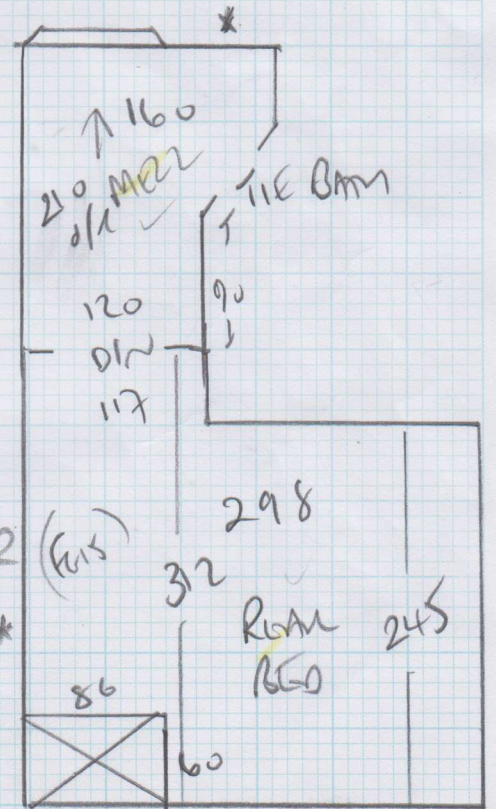

Job No: F26424
 Name: GOOLNIK
 Address: 45 AUSTIN RD
 SWB 6AD
 Tel: _____
 Sheet: 1 of 2

WEST VILLAGE
 (PERRY)
 7-00 x 4MTR

REAR BEDROOM
 WEST VILLAGE
 1110 3-40 x 4MTR
 (SEE CHARLIE)

JAMES D
 DOWNLANE CARPETS
 .COM
 FR 5136
 7-10 x 4MTR

Job No: F264214
 Name: GOOLNIK
 Address: 45 AVESTINE LANE
 SW6 6AD
 Tel:
 Sheet: 2 OF 2

Blw 45 x 90
 81
 45 x 73
 27
 45 x 81
 ↓

w2 63 x 77
 w1 80 x 107

137
 45 x 80
 }
 Passage
 Cor
 Room

WEST VILLAGE
 (111) 3-40 x 4MTR
 * SEE CHARLIE'S
 REMNANT