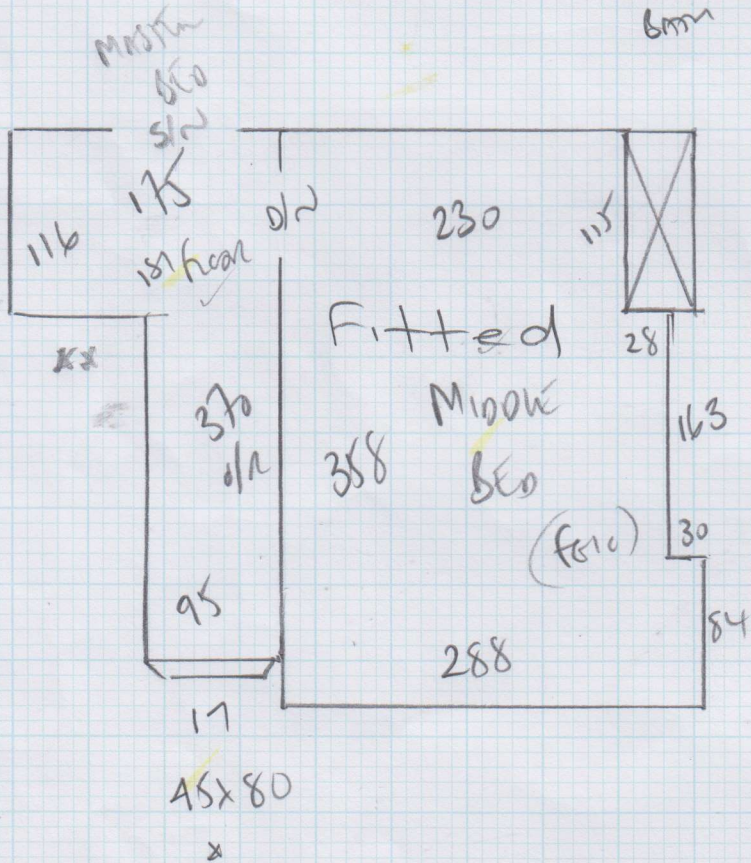

Job No: F26424
 Name: GOOLNIK
 Address: 45 AUSTIN RD
 SWB 6AD
 Tel: _____
 Sheet: 1 of 2

WEST VILLAGE
 (PERRY)
 7-00 x 4MTR

REAR BEDROOM
 WEST VILLAGE
 1110 3-40 x 4MTR
 (SEE CHARLIE)

JAMES D
 DOWNLANE CARPETS
 .COM
 FR 5136
 7-10 x 4MTR

Job No: F264214
 Name: GOOLNIK
 Address: 45 AVESTINE LANE
 SW6 6AD
 Tel:
 Sheet: 2 OF 2

Blw 45 x 90
 81
 45 x 73
 27
 45 x 81
 ↓

w2 63 x 77
 w1 80 x 107

137
 45 x 80
 }
 Passage
 Cor
 Room

WEST VILLAGE
 (111) 3-40 x 4MTR
 * SEE CHARLIE'S
 REMNANT