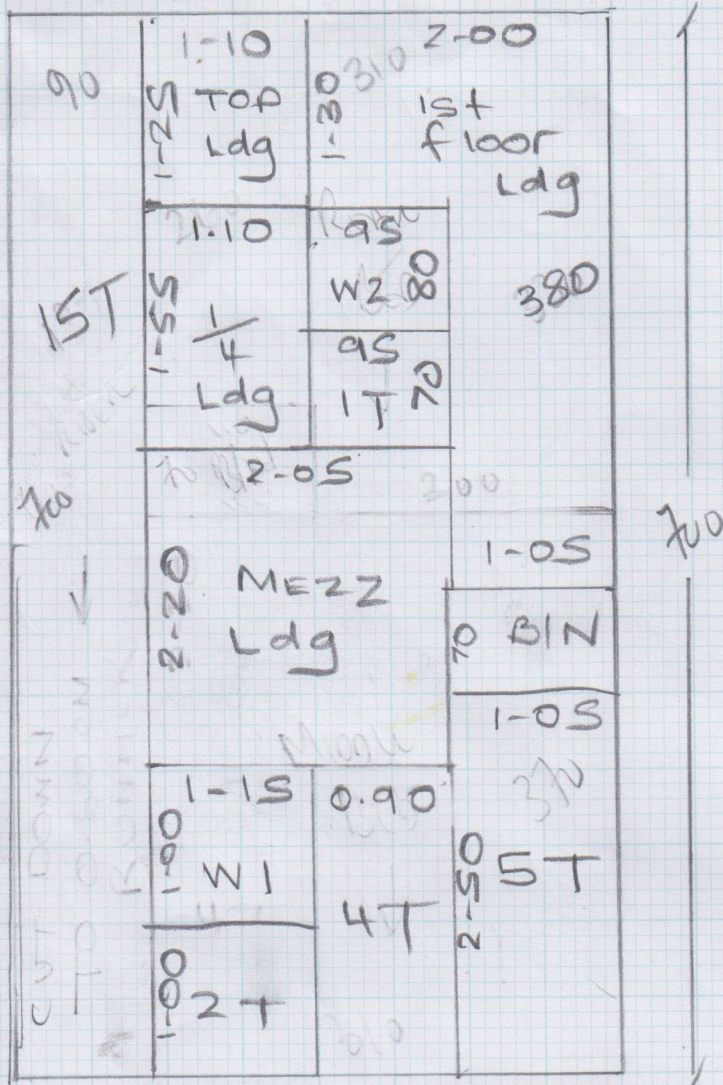

Job No: F26424
 Name: GOOLNIK
 Address: 45 AUSTIN RD
 SWB 6AD
 Tel: _____
 Sheet: 1 of 2

WEST VILLAGE
 (PERRY)
 7-00 x 4MTR

REAR BEDROOM
 WEST VILLAGE
 1110 3-40 x 4MTR
 (SEE CHARLIE)

JAMES D
 DOWNLANE CARPETS
 .COM
 FR 5136
 7-10 x 4MTR

Job No: F264214
 Name: GOOLNIK
 Address: 45 AVESTINE LANE
 SW6 6AD
 Tel:
 Sheet: 2 OF 2

Blw 45 x 90
 81
 45 x 73
 27
 45 x 81
 ↓

w2 63 x 77
 w1 80 x 107

137
 45 x 80
 }
 Passage
 Cor
 Room

WEST VILLAGE
 (111) 3-40 x 4MTR
 * SEE CHARLIE'S
 REMNANT