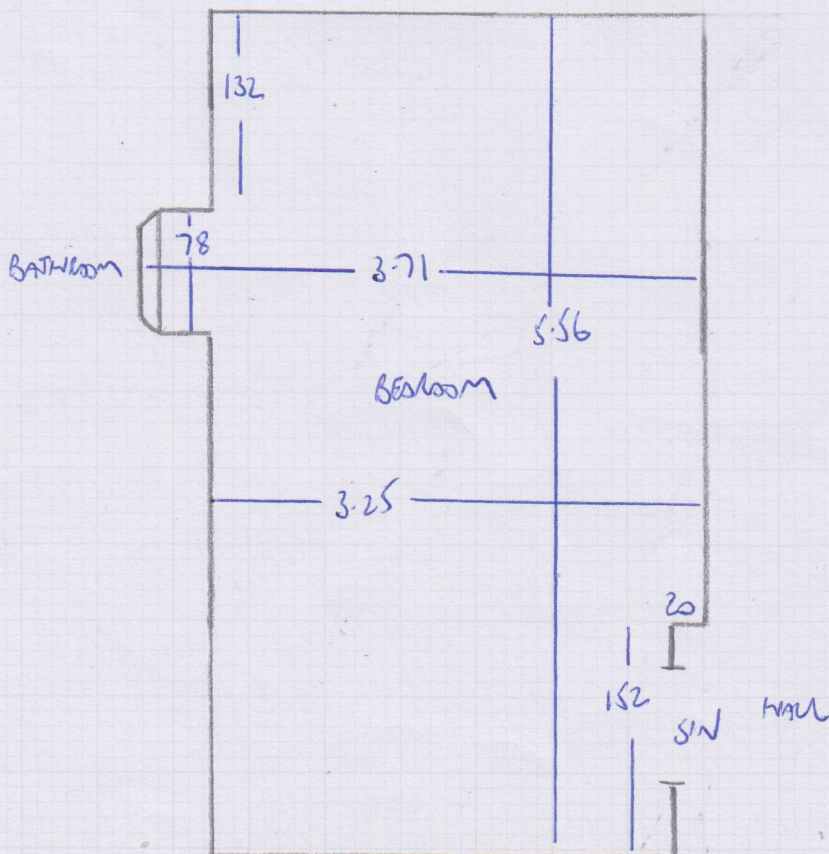

Job No: F26426  
Name: ASUN  
Address: Lower ground floor  
36A Sloane Gardens SW1W 8QT  
Tel:  
Sheet: 1 of 3

enagall  
124  
6.30 - BED 1  
12.15 - C/P  

---

18.45 x 5.00  
= 92.25M<sup>2</sup>

12.15

Job No: F26426  
Name: ASUN  
Address: LOWER GROUND Floor  
36A SLANE GARDENS SW1W 8QT  
Tel:  
Sheet: 2 OF 3

17 STAIRS 80x46 RUNNER (1.05m)

Job No: F26426  
Name: ASLIN  
Address: LOWER GROUND FLOOR  
36A SLOANE CANNONS SW1W 8QJ  
Tel:  
Sheet: 3 of 3