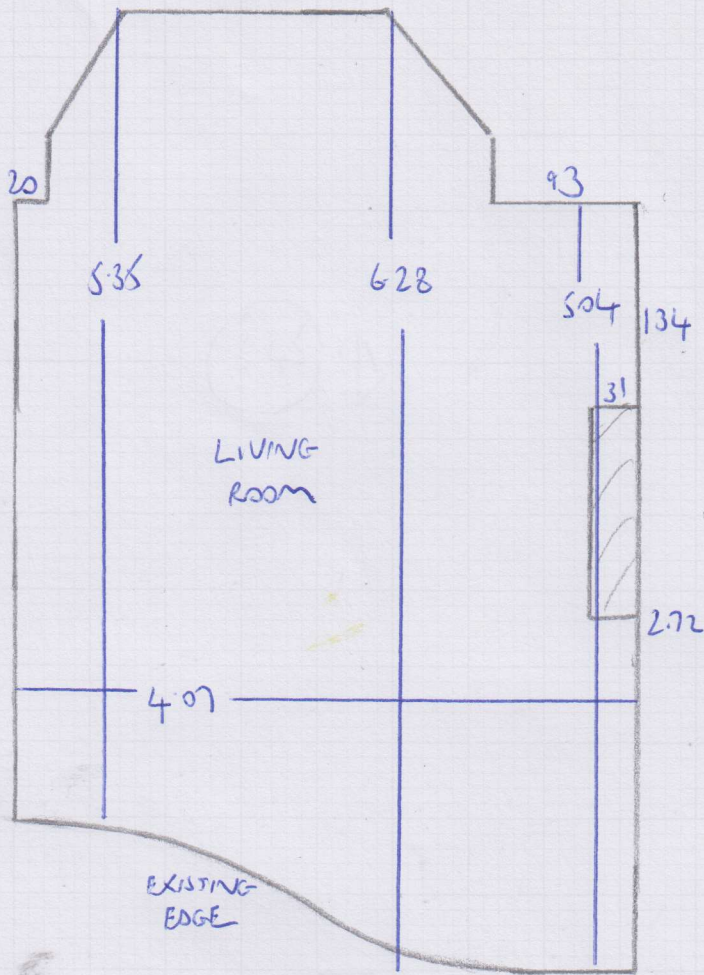

Job No: F26426  
Name: ASUN  
Address: Lower ground floor  
36A Sloane Gardens SW1W 8QT  
Tel:  
Sheet: 1 of 3

enagall  
124  
6.30 - BED 1  
12.15 - C/P  

---

18.45 x 5.00  
= 92.25M<sup>2</sup>

12.15

Job No: F26426  
Name: ASUN  
Address: LOWER GROUND Floor  
36A SLANE GARDENS SW1W 8QT  
Tel:  
Sheet: 2 OF 3

17 STAIRS 80x46 RUNNER (1.05m)

Job No: F26426  
Name: ASLIN  
Address: LOWER GROUND FLOOR  
36A SLOANE CANNONS SW1W 8QJ  
Tel:  
Sheet: 3 of 3