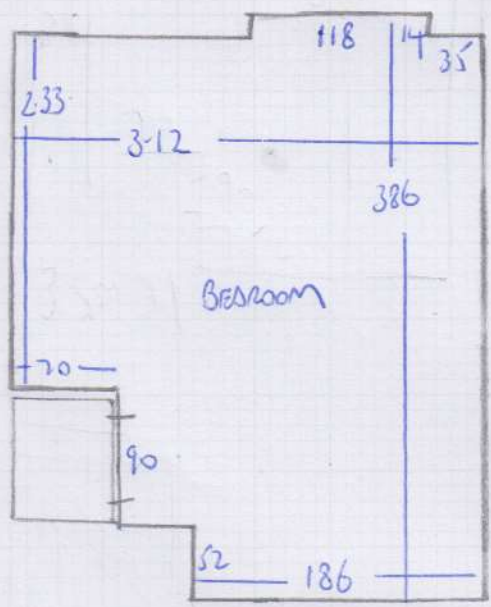

Job No: F26431
 Name: SIVERESE
 Address: 14 MARLOES ROAD
 W3 SLW
 1 OF 1

9771-1

3 STRS 71

DUEL 170
 3-30 X SMTR

3-30