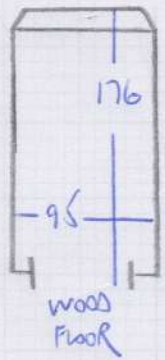

Job No: F26431
 Name: SIVERESE
 Address: 14 MARLOES ROAD
 W3 SLW
 1 OF 1

9771-1

3 STRS 71

DUEL 170
 3-30 X SMTR

3-30