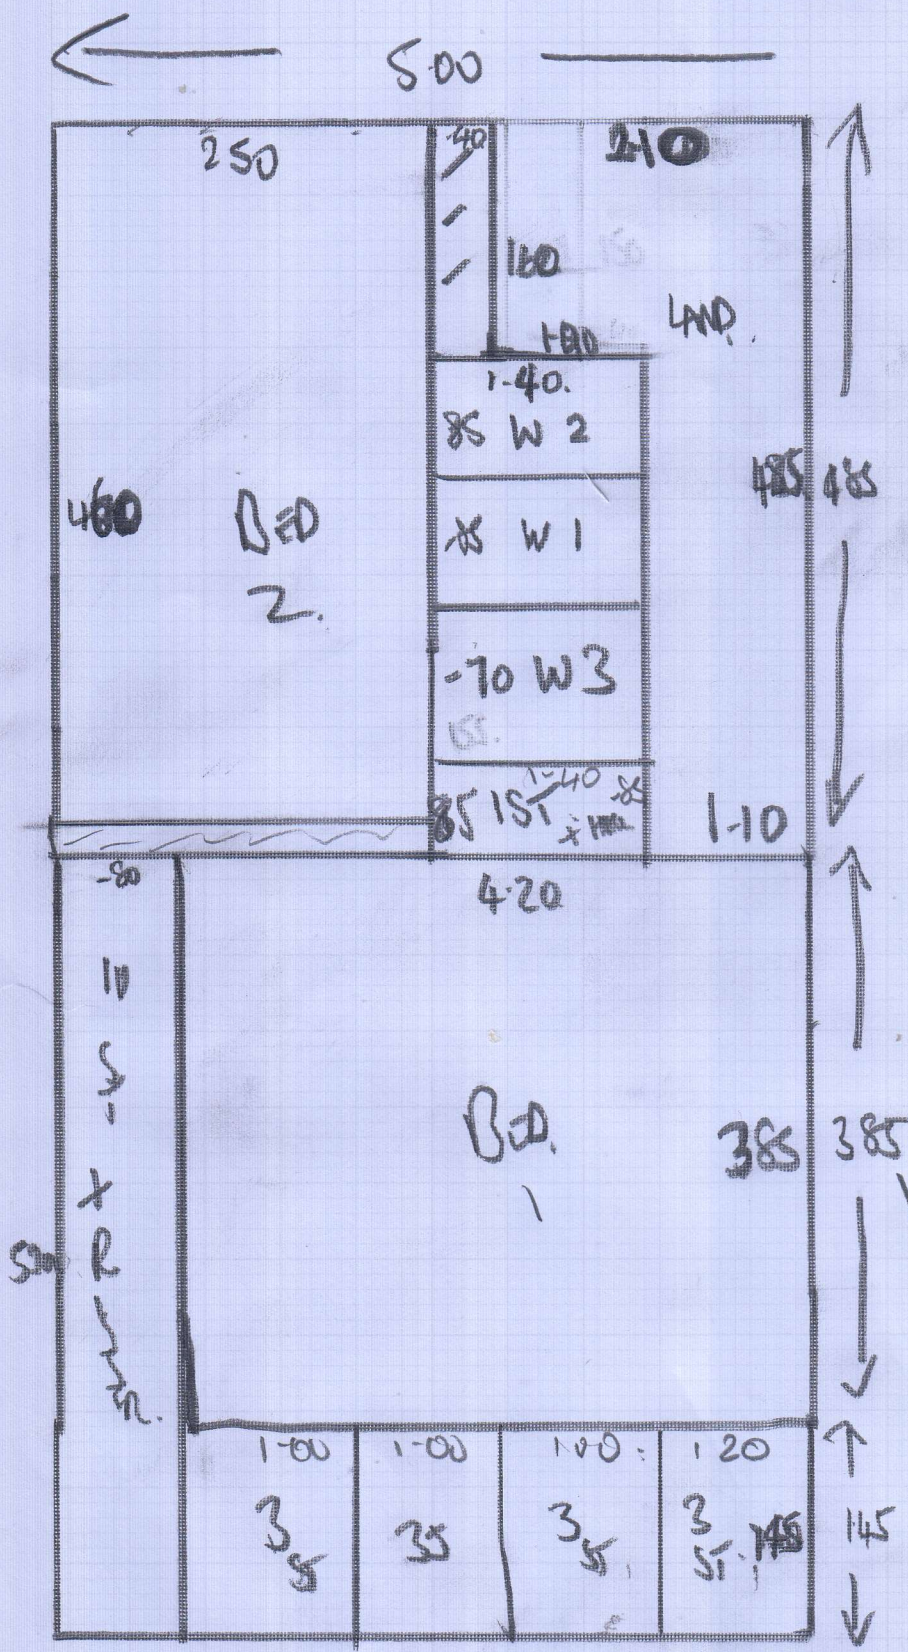

Job No: FR26439
Name: WYLIE
TOP FLOOR FLAT
53 STREDE RD LONDON SW6 6RY
07858-783599
Sheet 1 of 2

Panjabuttanai Bavae 33

04222 FR 5167

CO 48XS
530XS

1015 XS

50-75

2 x 6M STAIR
20 2 x TIE ALI

* NOTE MIGHT
WANT
UPST FIRST *

- Riser - 20 x 80
- STAIR (10) - 45 x 75
- W1 - 20 x 1.04
- W2 - 75 x 1.15
- W3 - 60 x 80

Job No: F26439
 Name: WYLIE
 TOP FLOOR FLAT
 53 STROKE ROAD, LONDON SW66RL
 Tel: 07858-783593
 Sheet: 2 of 2

PORTOBELLO HAND POWER

33

485 x 5
5.30 x 5