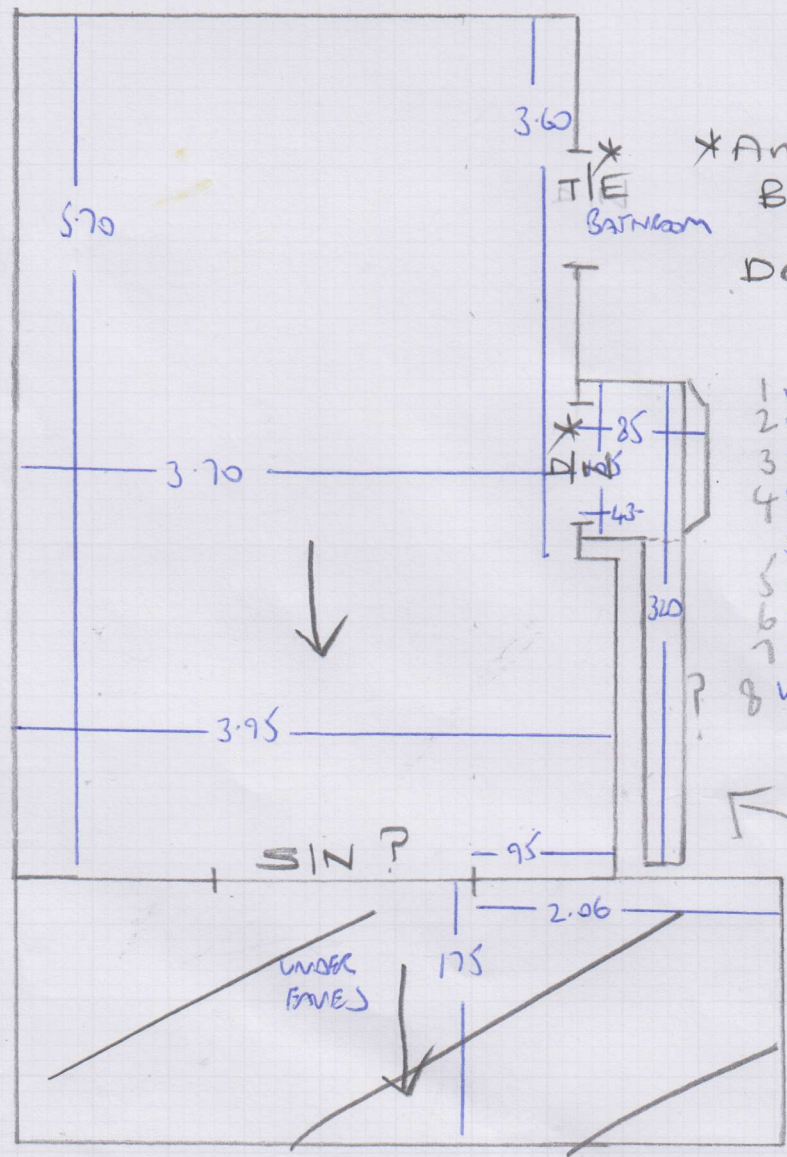

Job No: F26441
Name: VON WALDBURG
Address: 31 LARNACH RD
W6 QNX
Tel:
Sheet: 1 of 2

FINE BOUCLE SISAL
MARBLE

Job No: F26441
 Name: VON WASSBURG
 Address: 31 LANNAON ROAD
 W6 9NX
 Tel:
 Sheet: 2 of 2

LOFT ROOM

CAT
 *Antique
 BRONZE
 Door bars

- 1 w 95x65
 - 2 w 118x70
 - 3 w 100x68
 - 4 w 76x60
 - 5 STES 76x50
 - 6 w 86x60
 - 6 w 115x62
 - 7 w 107x75
 - 8 w 86x68
- FIRST FLOOR

NEED SMALL
 LADDER IF
 FITTING THIS

5.90 x 4.00 = 23.6m²
 1.90 x 5.00 = 9.5m²
 ORIENTAL SISAL
 E102 COPPER